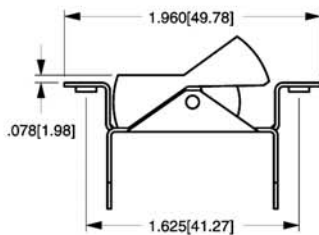

Actuator Style/Dimensions: in. [mm]

Rocker Switches

1.224[31.08]

1C
CROSS-LINE W/ONE LENS

1.224[31.08]

1L
LONG-LINE W/ONE LENS

1.224[31.08]

1S
SMOOTH W/ONE LENS

1.224[31.08]

6S
CURVED W/ONE LENS

Bracket Dimensions: in. [mm]

TAPPED HOLE

Standard with
A Bracket

A

CLEARANCE HOLE

Standard with
C Bracket

C

NARROW

1.570[39.87]

FN

METAL, SNAP-IN

WIDE

1.750[44.45]

FW