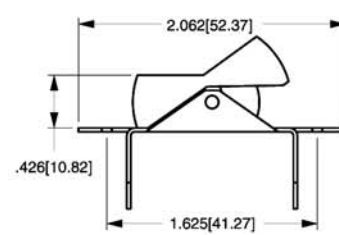

Actuator Style/Dimensions: in. [mm]

Rocker Switches

1.224[31.08]

1C
CROSS-LINE W/ONE LENS

1.224[31.08]

1L
LONG-LINE W/ONE LENS

1.224[31.08]

1S
SMOOTH W/ONE LENS

1.224[31.08]

6S
CURVED W/ONE LENS

Bracket Dimensions: in. [mm]

TAPPED HOLE

Standard with
A Bracket

A

CLEARANCE HOLE

Standard with
C Bracket

C

NARROW

1.570[39.87]

FN

METAL, SNAP-IN

WIDE

1.750[44.45]

FW