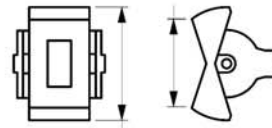

Actuator Style/Dimensions: in. [mm]

Rocker Switches

1.224[31.08]

1C
CROSS-LINE W/ONE LENS

1.224[31.08]

1L
LONG-LINE W/ONE LENS

1.224[31.08]

1S
SMOOTH W/ONE LENS

1.224[31.08]

6S
CURVED W/ONE LENS

Bracket Dimensions: in. [mm]

TAPPED HOLE

Standard with
A Bracket

A

CLEARANCE HOLE

Standard with
C Bracket

C

NARROW

1.570[39.87]

FN

METAL, SNAP-IN

WIDE

1.750[44.45]

FW