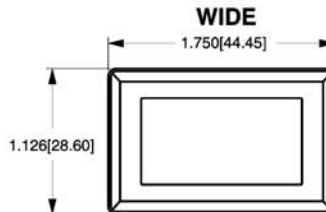

Actuator Style/Dimensions: in. [mm]

Rocker Switches

1.224[31.08]

1C
CROSS-LINE W/ONE LENS

1.224[31.08]

1L
LONG-LINE W/ONE LENS

1.224[31.08]

1S
SMOOTH W/ONE LENS

1.224[31.08]

6S
CURVED W/ONE LENS

Bracket Dimensions: in. [mm]

TAPPED HOLE

Standard with
A Bracket

A

CLEARANCE HOLE

Standard with
C Bracket

C

NARROW

1.570[39.87]

FN

METAL, SNAP-IN

WIDE

1.750[44.45]

FW