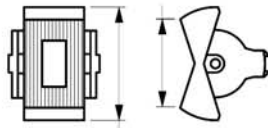

Actuator Style/Dimensions: in. [mm]

Rocker Switches

1.224[31.08]

1C
CROSS-LINE W/ONE LENS

1.224[31.08]

1L
LONG-LINE W/ONE LENS

1.224[31.08]

1S
SMOOTH W/ONE LENS

1.224[31.08]

6S
CURVED W/ONE LENS

Bracket Dimensions: in. [mm]

TAPPED HOLE

Standard with
A Bracket

A

CLEARANCE HOLE

Standard with
C Bracket