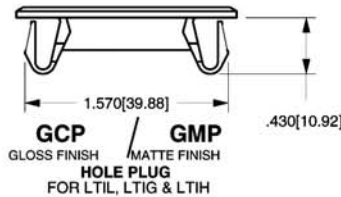

Actuator Style/Dimensions: in. [mm]

Rocker Switches

1.224[31.08]

1C
CROSS-LINE W/ONE LENS

1.224[31.08]

1L
LONG-LINE W/ONE LENS

1.224[31.08]

1S
SMOOTH W/ONE LENS

1.224[31.08]

6S
CURVED W/ONE LENS

Bracket Dimensions: in. [mm]

TAPPED HOLE

Standard with
A Bracket

A

CLEARANCE HOLE

Standard with
C Bracket

C

NARROW

1.570[39.87]

FN

METAL, SNAP-IN

WIDE

1.750[44.45]

FW