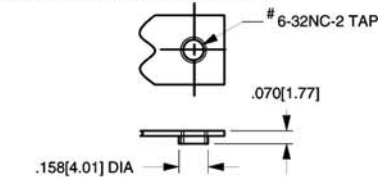

Actuator Style/Dimensions: in. [mm]

Rocker Switches

1.224[31.08]

1C
CROSS-LINE W/ONE LENS

1.224[31.08]

1L
LONG-LINE W/ONE LENS

1.224[31.08]

1S
SMOOTH W/ONE LENS

1.224[31.08]

6S
CURVED W/ONE LENS

Bracket Dimensions: in. [mm]

TAPPED HOLE

Standard with
A Bracket

A

CLEARANCE HOLE

Standard with
C Bracket

C

NARROW

1.570[39.87]

FN

METAL, SNAP-IN

WIDE

1.750[44.45]

FW