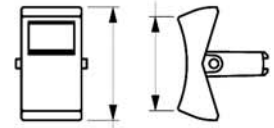

Actuator Style/Dimensions: in. [mm]

Rocker Switches

1.224[31.08]

1C
CROSS-LINE W/ONE LENS

1.224[31.08]

1L
LONG-LINE W/ONE LENS

1.224[31.08]

1S
SMOOTH W/ONE LENS

1.224[31.08]

6S
CURVED W/ONE LENS

Bracket Dimensions: in. [mm]

TAPPED HOLE

Standard with
A Bracket

A

CLEARANCE HOLE

Standard with
C Bracket