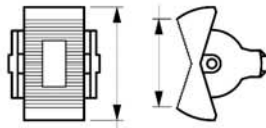

Actuator Style/Dimensions: in. [mm]

Rocker Switches

1.224[31.08]

1C
CROSS-LINE W/ONE LENS

1.224[31.08]

1L
LONG-LINE W/ONE LENS

1.224[31.08]

1S
SMOOTH W/ONE LENS

1.224[31.08]

6S
CURVED W/ONE LENS

Bracket Dimensions: in. [mm]

TAPPED HOLE

Standard with
A Bracket

A

CLEARANCE HOLE

Standard with
C Bracket

C

NARROW

1.570[39.87]

FN

METAL, SNAP-IN

WIDE

1.750[44.45]

FW