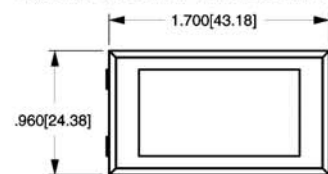

MARINE / STD / WATERSHEDDING

MBL, NBL, WBL

BLACK NYLON, SNAP-IN