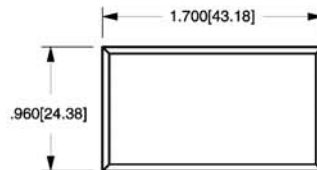

Actuator Style/Dimensions: in. [mm]

Rocker Switches

1.224[31.08]

1C
CROSS-LINE W/ONE LENS

1.224[31.08]

1L
LONG-LINE W/ONE LENS

1.224[31.08]

1S
SMOOTH W/ONE LENS

1.224[31.08]

6S
CURVED W/ONE LENS

Bracket Dimensions: in. [mm]

TAPPED HOLE

Standard with
A Bracket

A

CLEARANCE HOLE

Standard with
C Bracket

C

NARROW

1.570[39.87]

FN

METAL, SNAP-IN

WIDE

1.750[44.45]

FW