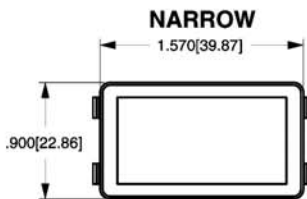

Actuator Style/Dimensions: in. [mm]

Rocker Switches

1.224[31.08]

1C
CROSS-LINE W/ONE LENS

1.224[31.08]

1L
LONG-LINE W/ONE LENS

1.224[31.08]

1S
SMOOTH W/ONE LENS

1.224[31.08]

6S
CURVED W/ONE LENS

Bracket Dimensions: in. [mm]

TAPPED HOLE

Standard with
A Bracket

A

CLEARANCE HOLE

Standard with
C Bracket

C

NARROW

1.570[39.87]

FN

METAL, SNAP-IN

WIDE

1.750[44.45]

FW