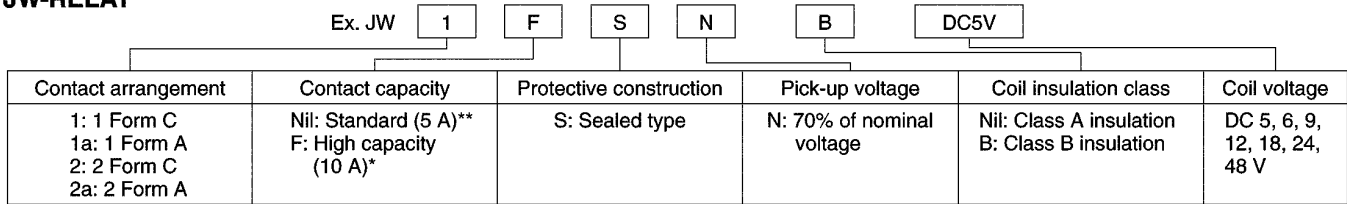

Ordering Information

JS-RELAY

Notes: 1. Standard packing: Carton: 100 pcs. Case: 500 pcs.
2. When ordering TV rated (TV-5) types, add suffix -TV.

JW-RELAY

*Only for 1 Form A and 1 Form C type **Only for 2 Form A and 2 Form C types
Notes: 1. When ordering TV rated (TV-5) types, add suffix-TV (available only for 1 Form A type).
2. Standard packing: Carton: 100 pcs. Case: 500 pcs.

JSM-RELAY

Note: Standard packing: Carton: 100 pcs. Case: 500 pcs.

JJM-RELAY

(Note) Standard packing: Carton: 50 pcs.; Case: 1,000 pcs.

CB-RELAY

Note: Bulk package: 50 pcs.; 200 pcs.