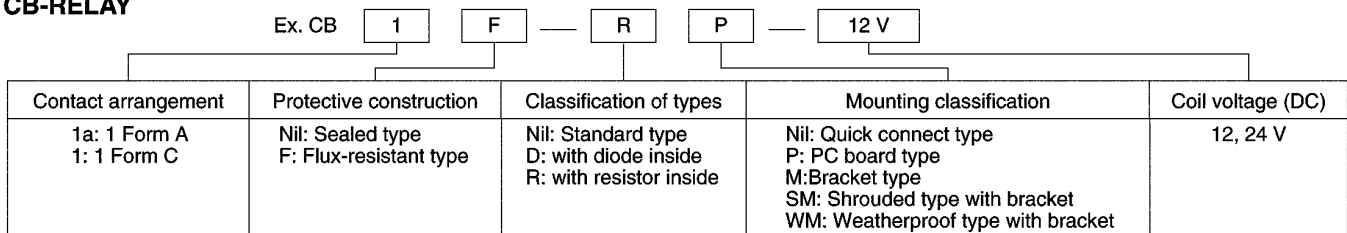

Ordering Information

JS-RELAY

Notes: 1. Standard packing: Carton: 100 pcs. Case: 500 pcs.
2. When ordering TV rated (TV-5) types, add suffix -TV.

JW-RELAY

*Only for 1 Form A and 1 Form C type **Only for 2 Form A and 2 Form C types
Notes: 1. When ordering TV rated (TV-5) types, add suffix-TV (available only for 1 Form A type).
2. Standard packing: Carton: 100 pcs. Case: 500 pcs.

JSM-RELAY

Note: Standard packing: Carton: 100 pcs. Case: 500 pcs.

JJM-RELAY

(Note) Standard packing: Carton: 50 pcs.; Case: 1,000 pcs.

CB-RELAY

Note: Bulk package: 50 pcs.; 200 pcs.