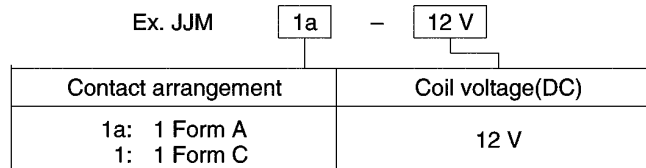

(Note) Standard packing: Carton: 50 pcs.; Case: 1,000 pcs.