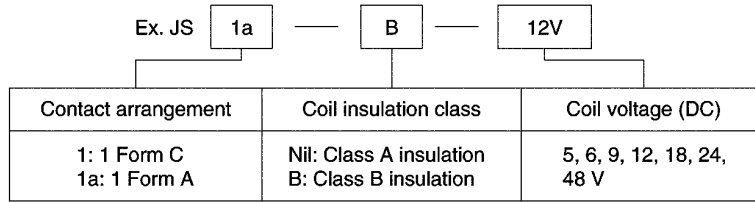

Ordering Information

JS-RELAY

Notes: 1. Standard packing: Carton: 100 pcs. Case: 500 pcs.
2. When ordering TV rated (TV-5) types, add suffix -TV.

JW-RELAY

*Only for 1 Form A and 1 Form C type **Only for 2 Form A and 2 Form C types
Notes: 1. When ordering TV rated (TV-5) types, add suffix-TV (available only for 1 Form A type).
2. Standard packing: Carton: 100 pcs. Case: 500 pcs.