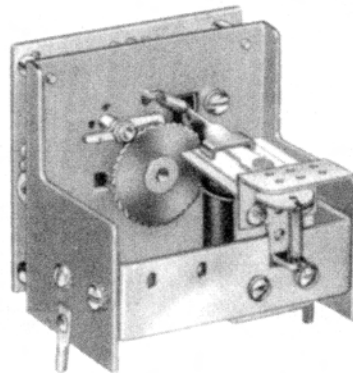

CONTINUOUS ROTATION

7

RELAYS

PC

- 40 contact points
- Contacts rated 1.5A at 120 VAC
- Standard/stock AC voltage 120
- Weight 17 oz. (431.8 grams)

Coil Voltage	OHMS Stepping Coil	No. of Points	No. of Active Points	Max Steps Per Sec.	PART NUMBERS
120VAC	102	40	40	20	PC-40-120A

705

- 12 contact points
- Contacts rated 3 amps at 120 VAC
- Standard/stock DC voltages 12 & 24
- Weight 5 oz. (127 grams)

Coil Voltage	Coil Res. Ω	No. of Points	PART NUMBERS
12VDC	16	12	705-12P-12D
24VDC	24	12	705-12P-24D

ADD and SUBTRACT

PAS

- Wiper moves either direction depending on which coil is energized
- 40 contact points
- Contacts rated 1.5 amps at 120 VAC
- Standard/stock AC voltage 120
- Weight 22 oz. (431.8 grams)