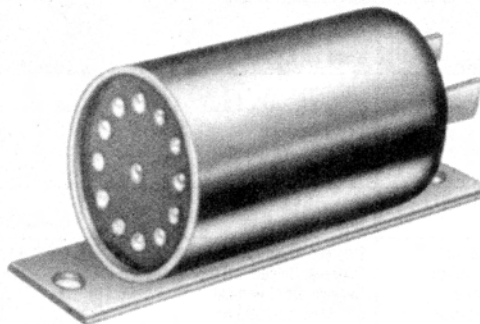

CONTINUOUS ROTATION

7

RELAYS

PC

- 40 contact points
- Contacts rated 1.5A at 120 VAC
- Standard/stock AC voltage 120
- Weight 17 oz. (431.8 grams)

Coil Voltage	OHMS Stepping Coil	No. of Points	No. of Active Points	Max Steps Per Sec.	PART NUMBERS
120VAC	102	40	40	20	PC-40-120A

705

- 12 contact points
- Contacts rated 3 amps at 120 VAC
- Standard/stock DC voltages 12 & 24
- Weight 5 oz. (127 grams)

Coil Voltage	Coil Res. Ω	No. of Points	PART NUMBERS
12VDC	16	12	705-12P-12D
24VDC	24	12	705-12P-24D

ADD and SUBTRACT

PAS

- Wiper moves either direction depending on which coil is energized
- 40 contact points
- Contacts rated 1.5 amps at 120 VAC
- Standard/stock AC voltage 120
- Weight 22 oz. (431.8 grams)