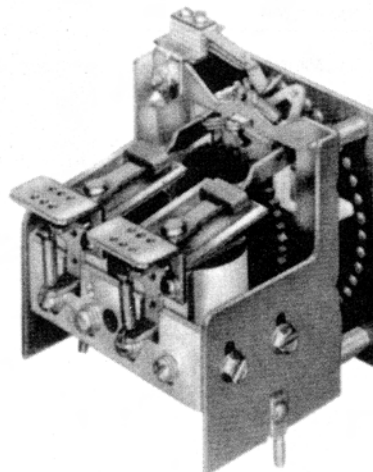

CONTINUOUS ROTATION

7

RELAYS

PC

- 40 contact points
- Contacts rated 1.5A at 120 VAC
- Standard/stock AC voltage 120
- Weight 17 oz. (431.8 grams)

Coil Voltage	OHMS Stepping Coil	No. of Points	No. of Active Points	Max Steps Per Sec.	PART NUMBERS
120VAC	102	40	40	20	PC-40-120A

705

- 12 contact points
- Contacts rated 3 amps at 120 VAC
- Standard/stock DC voltages 12 & 24
- Weight 5 oz. (127 grams)

Coil Voltage	Coil Res. Ω	No. of Points	PART NUMBERS
12VDC	16	12	705-12P-12D
24VDC	24	12	705-12P-24D

ADD and SUBTRACT

PAS

- Wiper moves either direction depending on which coil is energized
- 40 contact points
- Contacts rated 1.5 amps at 120 VAC
- Standard/stock AC voltage 120
- Weight 22 oz. (431.8 grams)