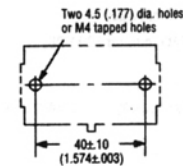

G7L

General Purpose Relay

7

Dimensions [Unit: mm (inch)]

G7L-2A-TUBJ

**Terminal arrangement/
Internal connections**
(Top view)

Mounting holes
(Bottom view)

G7L-1A-TJ - E Bracket Attached

**Terminal arrangement/
Internal connections**
(Top view)

Mounting holes
(Bottom view)

G7L-2A-TJ - E Bracket Attached

**Terminal arrangement/
Internal connections**
(Top view)

Mounting holes
(Bottom view)