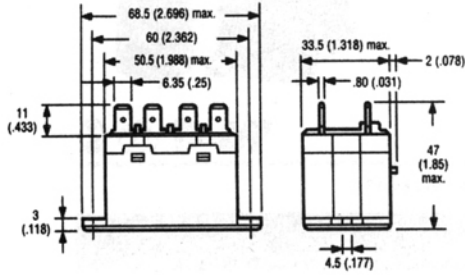

G7L

General Purpose Relay

7

Dimensions [Unit: mm (inch)]

G7L-2A-TUBJ

**Terminal arrangement/
Internal connections**
(Top view)

Mounting holes
(Bottom view)

G7L-1A-TJ - E Bracket Attached

**Terminal arrangement/
Internal connections**
(Top view)

Mounting holes
(Bottom view)

G7L-2A-TJ - E Bracket Attached

**Terminal arrangement/
Internal connections**
(Top view)

Mounting holes
(Bottom view)