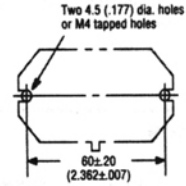

G7L

General Purpose Relay

7

Dimensions [Unit: mm (inch)]

G7L-2A-TUBJ

**Terminal arrangement/
Internal connections**
(Top view)

Mounting holes
(Bottom view)

G7L-1A-TJ - E Bracket Attached

**Terminal arrangement/
Internal connections**
(Top view)

Mounting holes
(Bottom view)

G7L-2A-TJ - E Bracket Attached

**Terminal arrangement/
Internal connections**
(Top view)

Mounting holes
(Bottom view)