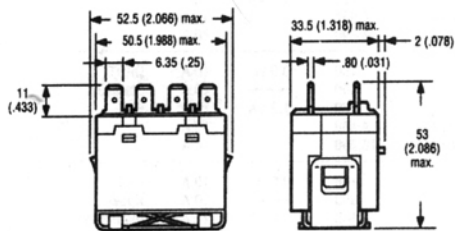

G7L

General Purpose Relay

7

Dimensions [Unit: mm (inch)]

G7L-2A-TUBJ

**Terminal arrangement/
Internal connections**
(Top view)

Mounting holes
(Bottom view)

G7L-1A-TJ - E Bracket Attached

**Terminal arrangement/
Internal connections**
(Top view)

Mounting holes
(Bottom view)

G7L-2A-TJ - E Bracket Attached

**Terminal arrangement/
Internal connections**
(Top view)

Mounting holes
(Bottom view)