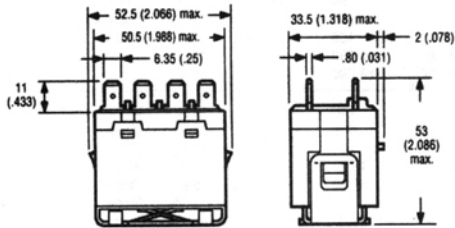

G7L

General Purpose Relay

7

Dimensions [Unit: mm (inch)]

G7L-2A-TUBJ

**Terminal arrangement/
Internal connections**
(Top view)

Mounting holes
(Bottom view)

G7L-1A-TJ - E Bracket Attached

**Terminal arrangement/
Internal connections**
(Top view)

Mounting holes
(Bottom view)

G7L-2A-TJ - E Bracket Attached

**Terminal arrangement/
Internal connections**
(Top view)

Mounting holes
(Bottom view)