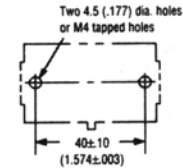

G7L

General Purpose Relay

7

Dimensions [Unit: mm (inch)]

G7L-2A-TUBJ

**Terminal arrangement/
Internal connections**
(Top view)

Mounting holes
(Bottom view)

G7L-1A-TJ - E Bracket Attached

**Terminal arrangement/
Internal connections**
(Top view)

Mounting holes
(Bottom view)

G7L-2A-TJ - E Bracket Attached

**Terminal arrangement/
Internal connections**
(Top view)

Mounting holes
(Bottom view)