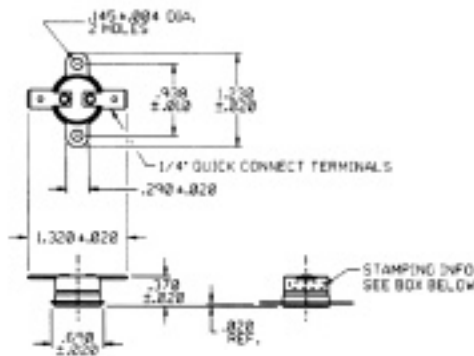

TYPE 36T SNAP-ACTION DISC THERMOSTATS

These direct-sensing thermostats are the answer to modern day electronic temperature control applications. They feature a bimetal disc for positive snap action, providing instantaneous opening or closing of electrical circuits. Typical applications include temperature control in computers, business machines, telecommunications equipment, alarm circuits, instrumentation, medical electronics, microwave ovens, power supplies, fan controls, temperature limits/controls, and other applications requiring close temperature tolerance. Available as limit switches to open on temperature rise, or fan switches to close on temperature rise. All units come with 1/4" quick connect terminals; special terminals allow solder connection of 18 ga. wire (and smaller) through detent hole of terminal; other terminations available on special order. Stancor's loose ring mounting allows units to rotate to any position. Unit clamps down when hold down screws are positioned. UL Recognized, File E19279. CSA Certified, File LR-62082. A.G.A. approved.