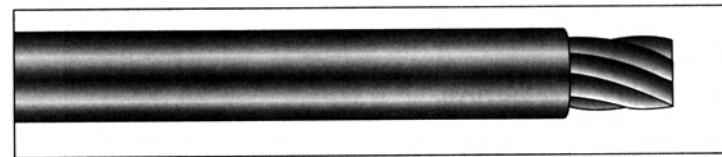

VOLTAGE RATING:

- 300 Volt

PRODUCT DESCRIPTION:

- Conductor: Stranded Tinned Copper
- Insulation: Color-Coded, Semi Rigid PVC

SPECIFICATIONS

- UL AWM Style 1061
- CSA AWM I A/B FT1

Alpha Part No.	Conductor		Insul. Thickness		Diameter		Stock Colors*
	AWG	Strand	Inches	mm	Inches	mm	
3250	24	7/32	0.009	0,23	0.042	1,07	1-10
3251	22	7/30	0.009	0,23	0.048	1,22	1-10
3252	20	7/28	0.009	0,23	0.056	1,42	1-10
3253	18	7/26	0.009	0,23	0.066	1,68	1-10
3254	16	7/24	0.009	0,23	0.078	1,98	1-10

*See color chart below

AVAILABILITY

- 100 ft (30,5m), 1000 ft (305m) put-ups

*STOCK COLOR CHART

1-White	3-Red	5-Yellow	7-Brown	9-Gray	11-White/Black	13-White/Green	15-White/Blue	17-White/Orange	19-White/Violet	29-Yellow/Green
2-Black	4-Green	6-Blue	8-Orange	10-Violet (purple)	12-White/Red	14-White/Yellow	16-White/Brown	18-White/Gray	28-Green/Yellow	30-Pink