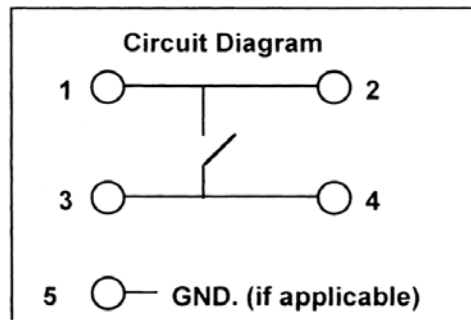

## SKHW Configuration

P/N	Operate Force	Life	Stem Color	Stem Height	Earth Terminal / Style
SKHWAC	160 gF	A	Gray	h = 4.3 mm	NO
SKHWAD	260 gF	B	Red	h = 4.3 mm	NO
SKHWAA	160 gF	A	Gray	h = 5 mm	NO
SKHWAB	260 gF	B	Red	h = 5 mm	NO
SKHWPC	160 gF	A	Gray	h = 4.3 mm	YES
SKHWPD	260 gF	B	Red	h = 4.3 mm	YES
SKHWPA	160 gF	A <td Gray	h = 5 mm	YES	
SKHWPB	260 gF	B	Red	h = 5 mm	YES

Without Earth Terminal

With Earth Terminal

Operation Force	
Force	Tolerance
160 gF	± 50 gF
260 gF	± 70 gF

Life Cycles	
Code	Cycles
A	10 <sup>6</sup>
B	5 x 10 <sup>5</sup>

Life measured under resistive load 5mA/5vdc