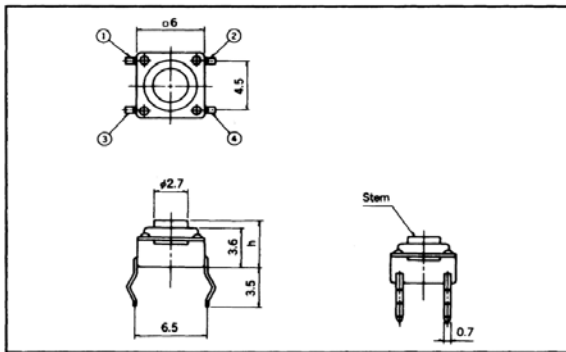

**TACTile®** Keypresswitch - Mechanical, 6 x 6

- **Features** Micro-miniature (6 x 6 mm outline size), snap-in type PC terminals
- Sharp "click" feel with positive tactile feedback
- Washable / Dust-proof

## SKHW Configuration

P/N	Operate Force	Life	Stem Color	Stem Height	Earth Terminal / Style
SKHWAC	160 gF	A	Gray	h = 4.3 mm	NO
SKHWAD	260 gF	B	Red	h = 4.3 mm	NO
SKHWAA	160 gF	A	Gray	h = 5 mm	NO
SKHWAB	260 gF	B	Red	h = 5 mm	NO
SKHWPC	160 gF	A	Gray	h = 4.3 mm	YES
SKHWPD	260 gF	B	Red	h = 4.3 mm	YES
SKHWPA	160 gF	A <td Gray	h = 5 mm	YES	
SKHWPB	260 gF	B	Red	h = 5 mm	YES

Without Earth Terminal

With Earth Terminal

Operation Force	
Force	Tolerance
160 gF	± 50 gF
260 gF	± 70 gF

Life Cycles	
Code	Cycles
A	10 <sup>6</sup>
B	5 x 10 <sup>5</sup>

Life measured under resistive load 5mA/5vdc