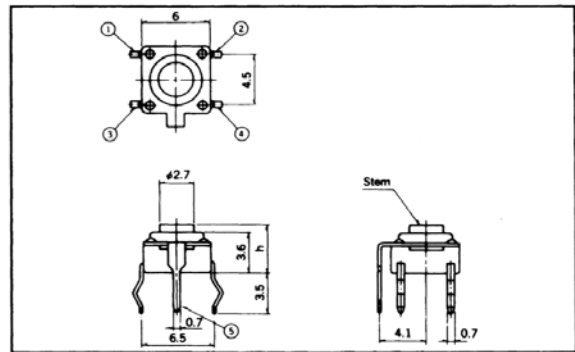

With Earth Terminal