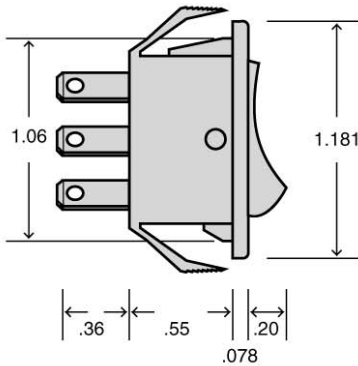

2

S W I T C H E S & K N O B S

Panel Cut Out
Panel Thickness 1/32" - 3/16"