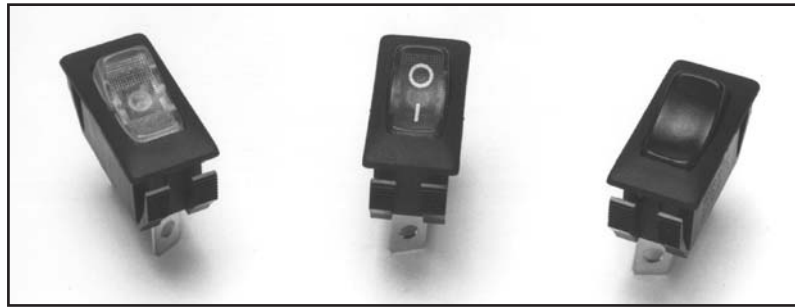

2

S W I T C H E S & K N O B S

Panel Cut Out
Panel Thickness 1/32" - 3/16"