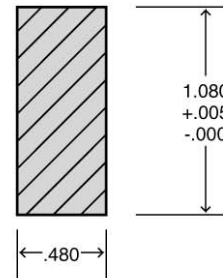

2

S W I T C H E S & K N O B S

Panel Cut Out
Panel Thickness 1/32" - 3/16"