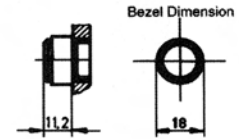

Indicator Lamp 554037

Round flat lens exposed bezel style

	Contact Block 1NO+1 NC	Bezel Black
Momentary Switch	Base	504008
	1	504108
	2	504208
	3	504308
4	504408	
Maintained Switch	Base	514008
	1	514108
	2	514208
	3	514308
4	514408	

Indicator Lamp 554008

Round concave lens exposed bezel style

	Contact Block 1NO+1 NC	Bezel Black
Momentary Switch	Base	504008
	1	504108
	2	504208
	3	504308
4	504408	
Maintained Switch	Base	514008
	1	514108
	2	514208
	3	514308
4	514408	

WIRING DIAGRAM

250V AC/5A (cos w 0.7)
 Lamp holder T 1 3/4 MG

PANEL CUT-OUTS

Dimensional Data for behind panel

Length = L	mm	Inches
Pole 1	27.5	1.083
Pole 2	36	1.417
Pole 3	44.5	1.752
Pole 4	53	2.087
Indicator lamp	23.5	.925