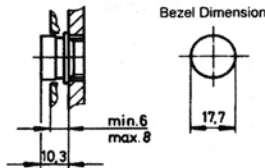

Momentary / Maintained / Signal Lamps

Round concealed bezel style