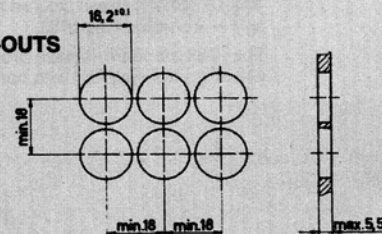

The concealed bezel style is especially suitable for mimic diagrams and for mounting with lens immediately next to each other.

All maintained switches incorporate a bifunctional mechanism for changing the function from maintained to momentary and back again.

WIRING DIAGRAM

250V AC/5A (cos w 0.7)
 Lamp holder T 1 3/4 MG

PANEL CUT-OUTS

Dimensional Data for behind panel

Length = L	mm	Inches
Pole 1	27.5	1.083
Pole 2	36	1.417
Pole 3	44.5	1.752
Pole 4	53	2.087
Indicator lamp	23.5	.925