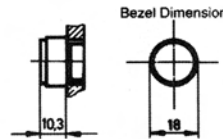

Round flat lens exposed bezel style