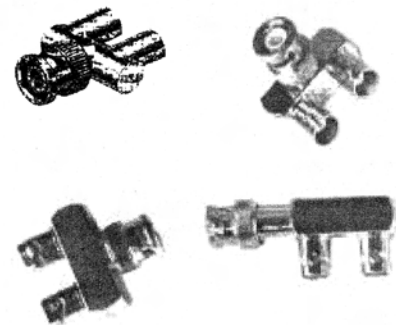

Specialty LAN Adapters

Double Down™ adapters are designed to allow parallel cables entering a patch panel, or a BNC LAN terminal port to be guided at a right angle to the input jack. Two versions accomplish this: one is a right angle with side-by-side jacks for areas with little rear clearance, and the other is a straight version for installations where width between panel jacks is limited. Crimp types are for permanent installations. **Goalie**, and **Goalie Brute** allow parallel cable 90° entry which require a minimum of rotational cable space.