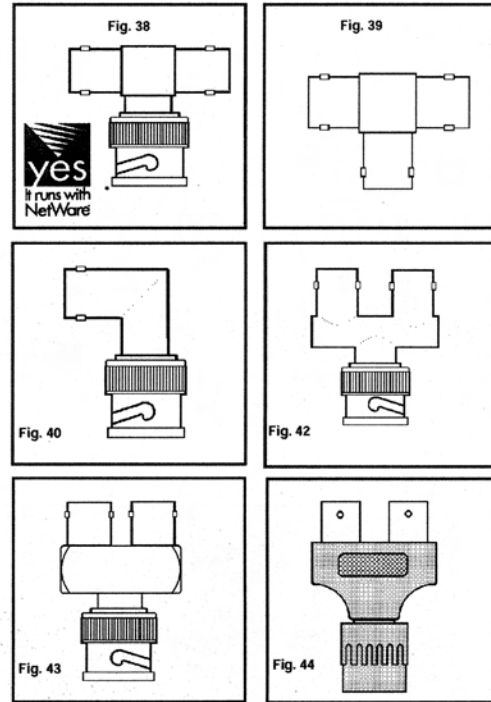

Part Number	Description	Fig. No.
330A505	Male/ Male Inline Barrel Splice	35
332A505	Female/Female Inline Splice	36
335A544	Female/Female Inline Bulkhead Mount (Grounded)	37
335R544	Female/Female Inline Isolated Bulkhead (Metal Outer Thread)	37
343A205F	Crimp "T" Adapter for RG58 Cable	41
343A205G	Crimp "T" Adapter for RG59, 62 Cables	41
343A505	Female/Male/Female "T" Adapter (Yes, it runs with Netware™)	38
345A505	Female/Female/Female "T" Adapter	39
351A505	Female/Male Right Angle Adapter	40
383U505	<i>The Goalie™</i>	42
383U205F	<i>The Goalie Brute™</i> Crimp Version for RG58 Cable	45
383U205G	<i>The Goalie Brute™</i> Crimp Version for RG59, 62 Cables	45
383K505	<i>The Goalie Brute™</i>	43
383P505	<i>The Insulated Goalie</i>	44
353U205F	Male/Female/Female Right Angle Double-Down™ Crimp Type for RG58	49
353U205G	Male/Female/Female Right Angle Double-Down™ Crimp Type for RG59	49
353U505	Male/Female/Female Right Angle Double-Down™	48
393U205F	Male/Female/Female Straight Double-Down™ Crimp Type for RG58	47
393U205G	Male/Female/Female Straight Double-Down™ Crimp Type for RG59	47
393U505	Male/Female/Female Straight Double-Down™	46