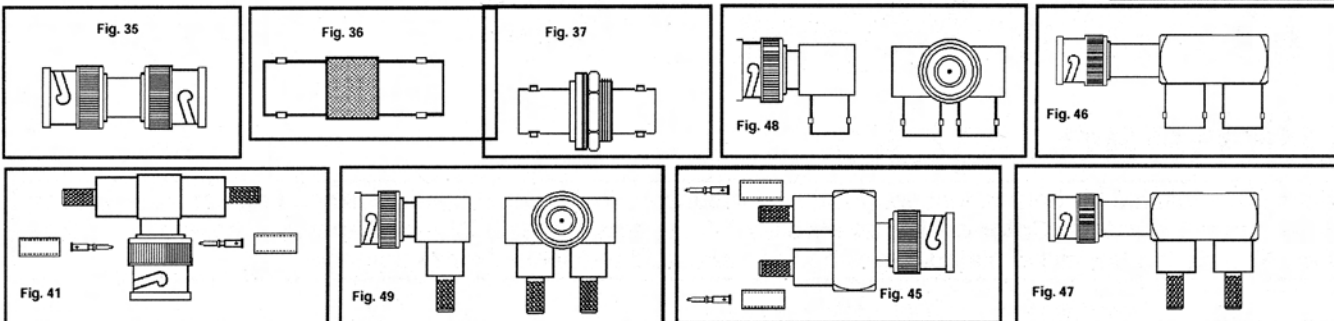

Part Number	Description	Fig. No.
330A505	Male/ Male Inline Barrel Splice	35
332A505	Female/Female Inline Splice	36
335A544	Female/Female Inline Bulkhead Mount (Grounded)	37
335R544	Female/Female Inline Isolated Bulkhead (Metal Outer Thread)	37
343A205F	Crimp "T" Adapter for RG58 Cable	41
343A205G	Crimp "T" Adapter for RG59, 62 Cables	41
343A505	Female/Male/Female "T" Adapter (Yes, it runs with Netware™)	38
345A505	Female/Female/Female "T" Adapter	39
351A505	Female/Male Right Angle Adapter	40
383U505	<i>The Goalie™</i>	42
383U205F	<i>The Goalie Brute™</i> Crimp Version for RG58 Cable	45
383U205G	<i>The Goalie Brute™</i> Crimp Version for RG59, 62 Cables	45
383K505	<i>The Goalie Brute™</i>	43
383P505	<i>The Insulated Goalie</i>	44
353U205F	Male/Female/Female Right Angle Double-Down™ Crimp Type for RG58	49
353U205G	Male/Female/Female Right Angle Double-Down™ Crimp Type for RG59	49
353U505	Male/Female/Female Right Angle Double-Down™	48
393U205F	Male/Female/Female Straight Double-Down™ Crimp Type for RG58	47
393U205G	Male/Female/Female Straight Double-Down™ Crimp Type for RG59	47
393U505	Male/Female/Female Straight Double-Down™	46