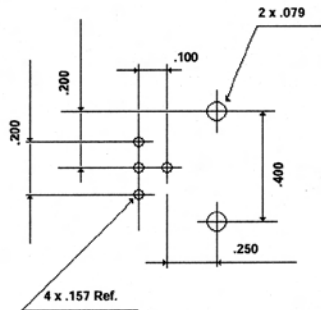

# Multi-Port PC Jacks (Threaded)

**Right Angle or Vertical Stacked:** When board space becomes a serious issue and you still need the robust, full size, BNC connectors, a dual stacked right angle or vertical version will do the trick. Assembly insertion time is cut in half as well. The Dual 364 series is available in both Valox isolated and all metal construction.

PC Layout for Dual BNC

Part Number	Description	Imp.	Contact	Fig. No.
364A2595	Dual Right Angle, White Valox	50Ω	Gold/Phos.	38A
364A2795	Dual Right Angle, White Valox	75Ω	Gold/Phos.	38A
364A2595B	Dual Right Angle, Black Valox	50Ω	Gold/Phos.	38A
364A2795B	Dual Right Angle, Black Valox	75Ω	Gold/Phos.	38A
364S2595	Dual Vertical, White Valox	50Ω	Gold/Phos.	38D
364S2795	Dual Vertical, White Valox	75Ω	Gold/Phos.	38D
364S2595B	Dual Vertical, Black Valox	50Ω	Gold/Phos.	38D
364S2795B	Dual Vertical, Black Valox	75Ω	Gold/Phos.	38D
364M2595	Dual Right Angle, Metal	50Ω	Gold/Phos.	38D
364M2795	Dual Right Angle, Metal	75Ω	Gold/Phos.	38D
364S2595M	Dual Vertical, Metal	50Ω	Gold/Phos.	38D
364S2795M	Dual Vertical, Metal	75Ω	Gold/Phos.	38D

# Multi-Port PC Jacks, (Non-threaded)

**Side By Side:** These right angle units are available in dual or quad configurations. These units are not threaded for panel installation using a jam nut. Up one fourth the installation time.

Part Number	Description	Imp.	Contact	Fig. No.
365A2595	Dual Right Angle, Side By Side White Valox	50Ω	Gold/Phos.	38B
365A2795	Dual Right Angle, Side By Side White Valox	75Ω	Gold/Phos.	38B
365A2595B	Dual Right Angle, Side By Side Black Valox	50Ω	Gold/Phos.	38B
365A2795B	Dual Right Angle, Side By Side Black Valox	75Ω	Gold/Phos.	38B
365A4595	Quad Right Angle, Side By Side White Valox	50Ω	Gold/Phos.	38C
365A4795	Quad Right Angle, Side By Side Black Valox	75Ω	Gold/Phos.	38C
365A4595B	Quad Right Angle, Side By Side White Valox	50Ω	Gold/Phos.	38C
365A4795B	Quad Right Angle, Side By Side Black Valox	75Ω	Gold/Phos.	38C