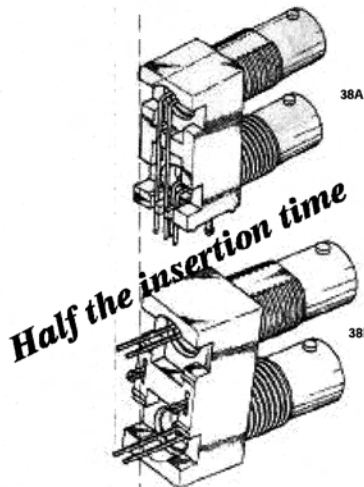

# Multi-Port PC Jacks (Threaded)

**Right Angle or Vertical Stacked:** When board space becomes a serious issue and you still need the robust, full size, BNC connectors, a dual stacked right angle or vertical version will do the trick. Assembly insertion time is cut in half as well. The Dual 364 series is available in both Valox isolated and all metal construction.

PC Layout for Dual BNC

Part Number	Description	Imp.	Contact	Fig. No.
364A2595	Dual Right Angle, White Valox	50Ω	Gold/Phos.	38A
364A2795	Dual Right Angle, White Valox	75Ω	Gold/Phos.	38A
364A2595B	Dual Right Angle, Black Valox	50Ω	Gold/Phos.	38A
364A2795B	Dual Right Angle, Black Valox	75Ω	Gold/Phos.	38A
364S2595	Dual Vertical, White Valox	50Ω	Gold/Phos.	38D
364S2795	Dual Vertical, White Valox	75Ω	Gold/Phos.	38D
364S2595B	Dual Vertical, Black Valox	50Ω	Gold/Phos.	38D
364S2795B	Dual Vertical, Black Valox	75Ω	Gold/Phos.	38D
364M2595	Dual Right Angle, Metal	50Ω	Gold/Phos.	38D
364M2795	Dual Right Angle, Metal	75Ω	Gold/Phos.	38D
364S2595M	Dual Vertical, Metal	50Ω	Gold/Phos.	38D
364S2795M	Dual Vertical, Metal	75Ω	Gold/Phos.	38D

# Multi-Port PC Jacks, (Non-threaded)

**Side By Side:** These right angle units are available in dual or quad configurations. These units are not threaded for panel installation using a jam nut. Up one fourth the installation time.

Part Number	Description	Imp.	Contact	Fig. No.
365A2595	Dual Right Angle, Side By Side White Valox	50Ω	Gold/Phos.	38B
365A2795	Dual Right Angle, Side By Side White Valox	75Ω	Gold/Phos.	38B
365A2595B	Dual Right Angle, Side By Side Black Valox	50Ω	Gold/Phos.	38B
365A2795B	Dual Right Angle, Side By Side Black Valox	75Ω	Gold/Phos.	38B
365A4595	Quad Right Angle, Side By Side White Valox	50Ω	Gold/Phos.	38C
365A4795	Quad Right Angle, Side By Side Black Valox	75Ω	Gold/Phos.	38C
365A4595B	Quad Right Angle, Side By Side White Valox	50Ω	Gold/Phos.	38C
365A4795B	Quad Right Angle, Side By Side Black Valox	75Ω	Gold/Phos.	38C