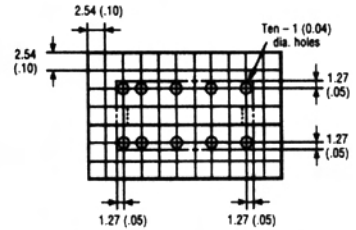

G6A

Low Signal Relay

7

Dimensions [Unit: mm (inch)]

Dual Coil Latching

Terminal arrangement/ Internal connections (bottom view)

Mounting holes (bottom view)

Non-Latching

Terminal arrangement/ Internal connections (bottom view)

Mounting holes (bottom view)

RELAYS