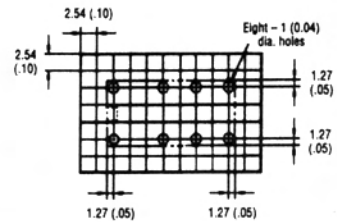

G6A

Low Signal Relay

7

Dimensions [Unit: mm (inch)]

Dual Coil Latching

Terminal arrangement/ Internal connections (bottom view)

Mounting holes (bottom view)

Non-Latching

Terminal arrangement/ Internal connections (bottom view)

Mounting holes (bottom view)

RELAYS