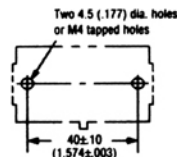

G7L

General Purpose Relay

Dimensions [Unit: mm (inch)]

Q7L-1A-BUBJ

**Terminal arrangement/
Internal connections**
(Top view)

Mounting holes
(Bottom view)

Q7L-2A-BUBJ

**Terminal arrangement/
Internal connections**
(Top view)

Mounting holes
(Bottom view)

Q7L-1A-BJ - E Bracket Attached

**Terminal arrangement/
Internal connections**
(Top view)

Mounting holes
(Bottom view)

Q7L-2A-BJ - E Bracket Attached

**Terminal arrangement/
Internal connections**
(Top view)

Mounting holes
(Bottom view)

Q7L-1A-TUBJ

**Terminal arrangement/
Internal connections**
(Top view)

Mounting holes
(Bottom view)