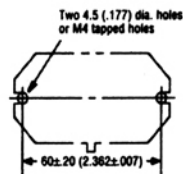

G7L

General Purpose Relay

Dimensions [Unit: mm (inch)]

Q7L-1A-BUBJ

**Terminal arrangement/
Internal connections**
(Top view)

Mounting holes
(Bottom view)

Q7L-2A-BUBJ

**Terminal arrangement/
Internal connections**
(Top view)

Mounting holes
(Bottom view)

Q7L-1A-BJ - E Bracket Attached

**Terminal arrangement/
Internal connections**
(Top view)

Mounting holes
(Bottom view)

Q7L-2A-BJ - E Bracket Attached

**Terminal arrangement/
Internal connections**
(Top view)

Mounting holes
(Bottom view)

Q7L-1A-TUBJ

**Terminal arrangement/
Internal connections**
(Top view)

Mounting holes
(Bottom view)