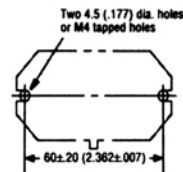

G7L

General Purpose Relay

Dimensions [Unit: mm (inch)]

Q7L-1A-BUBJ

**Terminal arrangement/
Internal connections**
(Top view)

Mounting holes
(Bottom view)

Q7L-2A-BUBJ

**Terminal arrangement/
Internal connections**
(Top view)

Mounting holes
(Bottom view)

Q7L-1A-BJ - E Bracket Attached

**Terminal arrangement/
Internal connections**
(Top view)

Mounting holes
(Bottom view)

Q7L-2A-BJ - E Bracket Attached

**Terminal arrangement/
Internal connections**
(Top view)

Mounting holes
(Bottom view)

Q7L-1A-TUBJ

**Terminal arrangement/
Internal connections**
(Top view)

Mounting holes
(Bottom view)