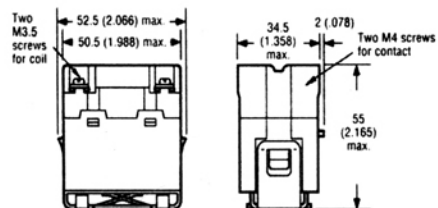

G7L

General Purpose Relay

Dimensions [Unit: mm (inch)]

Q7L-1A-BUBJ

**Terminal arrangement/
Internal connections**
(Top view)

Mounting holes
(Bottom view)

Q7L-2A-BUBJ

**Terminal arrangement/
Internal connections**
(Top view)

Mounting holes
(Bottom view)

Q7L-1A-BJ - E Bracket Attached

**Terminal arrangement/
Internal connections**
(Top view)

Mounting holes
(Bottom view)

Q7L-2A-BJ - E Bracket Attached

**Terminal arrangement/
Internal connections**
(Top view)

Mounting holes
(Bottom view)

Q7L-1A-TUBJ

**Terminal arrangement/
Internal connections**
(Top view)

Mounting holes
(Bottom view)