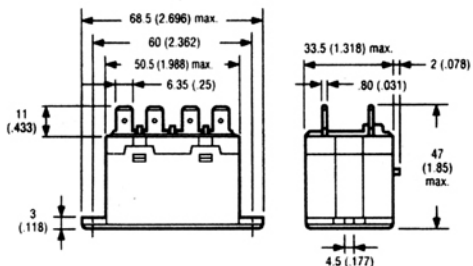

G7L

General Purpose Relay

Dimensions [Unit: mm (inch)]

Q7L-1A-BUBJ

**Terminal arrangement/
Internal connections**
(Top view)

Mounting holes
(Bottom view)

Q7L-2A-BUBJ

**Terminal arrangement/
Internal connections**
(Top view)

Mounting holes
(Bottom view)

Q7L-1A-BJ - E Bracket Attached

**Terminal arrangement/
Internal connections**
(Top view)

Mounting holes
(Bottom view)

Q7L-2A-BJ - E Bracket Attached

**Terminal arrangement/
Internal connections**
(Top view)

Mounting holes
(Bottom view)

Q7L-1A-TUBJ

**Terminal arrangement/
Internal connections**
(Top view)

Mounting holes
(Bottom view)