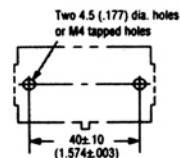

G7L

General Purpose Relay

Dimensions [Unit: mm (inch)]

Q7L-1A-BUBJ

**Terminal arrangement/
Internal connections**
(Top view)

Mounting holes
(Bottom view)

Q7L-2A-BUBJ

**Terminal arrangement/
Internal connections**
(Top view)

Mounting holes
(Bottom view)

Q7L-1A-BJ - E Bracket Attached

**Terminal arrangement/
Internal connections**
(Top view)

Mounting holes
(Bottom view)

Q7L-2A-BJ - E Bracket Attached

**Terminal arrangement/
Internal connections**
(Top view)

Mounting holes
(Bottom view)

Q7L-1A-TUBJ

**Terminal arrangement/
Internal connections**
(Top view)

Mounting holes
(Bottom view)