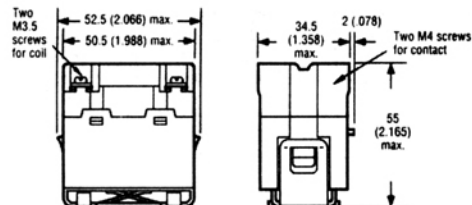

G7L

General Purpose Relay

Dimensions [Unit: mm (inch)]

Q7L-1A-BUBJ

**Terminal arrangement/
Internal connections**
(Top view)

Mounting holes
(Bottom view)

Q7L-2A-BUBJ

**Terminal arrangement/
Internal connections**
(Top view)

Mounting holes
(Bottom view)

Q7L-1A-BJ - E Bracket Attached

**Terminal arrangement/
Internal connections**
(Top view)

Mounting holes
(Bottom view)

Q7L-2A-BJ - E Bracket Attached

**Terminal arrangement/
Internal connections**
(Top view)

Mounting holes
(Bottom view)

Q7L-1A-TUBJ

**Terminal arrangement/
Internal connections**
(Top view)

Mounting holes
(Bottom view)