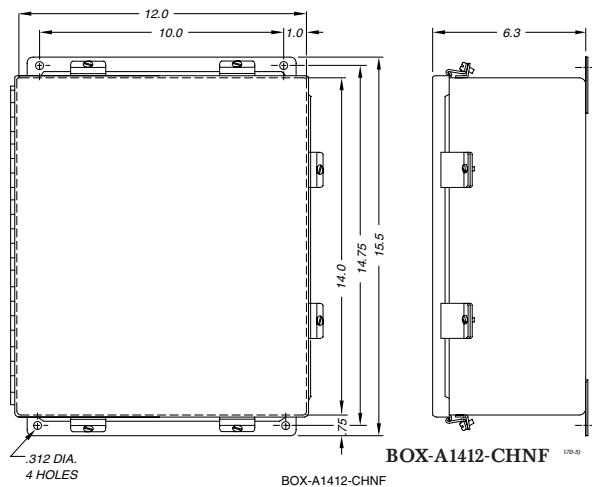

REQUIRES 1.187 DIAMETER MOUNTING HOLE

MSW-0DPST-011

(4572-7)

Description	Part Number
NEMA-4 Rated Pilot Lamp	ASL-00RED-NEMA4

REQUIRES 1.187 DIAMETER MOUNTING HOLE

ASL-00RED-NEMA4

(4572-6)

Description	Part Number
Alternate Action Dual Coil Latch Relay	KDD-LATCH-120AC

KDD-LATCH-120AC

Description	Part Number
Socket for Latch Relay	MSO-0D11P-012

MSO-0D11P-012

Dust Collector Controls Accessories

Dimensional Information: NEMA-4 Enclosures

Ordering Information: Enclosures

Description	Part Number
8" x 6" x 3 1/2" NEMA-4 Enclosure, Steel	BOX-A0806-CHNF
10" x 8" x 4" NEMA-4 Enclosure, Steel	BOX-A1008-CHNF
12" x 10" x 5" NEMA-4 Enclosure, Steel	BOX-A1210-CHNF
14" x 12" x 6" NEMA-4 Enclosure, Steel	BOX-A1412-CHNF
10" x 8" x 6" NEMA-4 Window Enclosure, Fiberglass	BOX-A1008-CHSC
12" x 10" x 6" NEMA-4 Window Enclosure, Fiberglass	BOX-A1210-CHSC