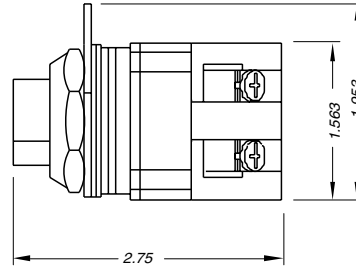

REQUIRES 1.187 DIAMETER MOUNTING HOLE

MSW-0DPST-011

(4572-7)

Description	Part Number
NEMA-4 Rated Pilot Lamp	ASL-00RED-NEMA4

REQUIRES 1.187 DIAMETER MOUNTING HOLE

ASL-00RED-NEMA4

(4572-6)

Description	Part Number
Alternate Action Dual Coil Latch Relay	KDD-LATCH-120AC

KDD-LATCH-120AC

Description	Part Number
Socket for Latch Relay	MSO-0D11P-012

MSO-0D11P-012

Dust Collector Controls Accessories

Dimensional Information: NEMA-4 Enclosures

Ordering Information: Enclosures

Description	Part Number
8" x 6" x 3 1/2" NEMA-4 Enclosure, Steel	BOX-A0806-CHNF
10" x 8" x 4" NEMA-4 Enclosure, Steel	BOX-A1008-CHNF
12" x 10" x 5" NEMA-4 Enclosure, Steel	BOX-A1210-CHNF
14" x 12" x 6" NEMA-4 Enclosure, Steel	BOX-A1412-CHNF
10" x 8" x 6" NEMA-4 Window Enclosure, Fiberglass	BOX-A1008-CHSC
12" x 10" x 6" NEMA-4 Window Enclosure, Fiberglass	BOX-A1210-CHSC