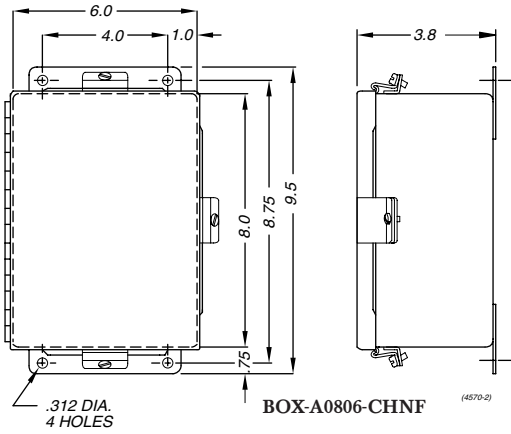

REQUIRES 1.187 DIAMETER MOUNTING HOLE

MSW-0DPST-011

(4572-7)

Description	Part Number
NEMA-4 Rated Pilot Lamp	ASL-00RED-NEMA4

REQUIRES 1.187 DIAMETER MOUNTING HOLE

ASL-00RED-NEMA4

(4572-6)

Description	Part Number
Alternate Action Dual Coil Latch Relay	KDD-LATCH-120AC

KDD-LATCH-120AC

Description	Part Number
Socket for Latch Relay	MSO-0D11P-012

MSO-0D11P-012

Dust Collector Controls Accessories

Dimensional Information: NEMA-4 Enclosures

Ordering Information: Enclosures

Description	Part Number
8" x 6" x 3 1/2" NEMA-4 Enclosure, Steel	BOX-A0806-CHNF
10" x 8" x 4" NEMA-4 Enclosure, Steel	BOX-A1008-CHNF
12" x 10" x 5" NEMA-4 Enclosure, Steel	BOX-A1210-CHNF
14" x 12" x 6" NEMA-4 Enclosure, Steel	BOX-A1412-CHNF
10" x 8" x 6" NEMA-4 Window Enclosure, Fiberglass	BOX-A1008-CHSC
12" x 10" x 6" NEMA-4 Window Enclosure, Fiberglass	BOX-A1210-CHSC