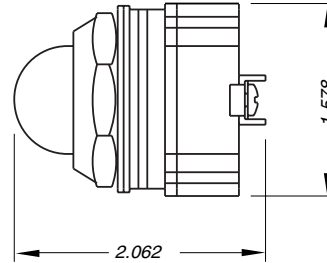

REQUIRES 1.187 DIAMETER MOUNTING HOLE

MSW-0DPST-011

(4572-7)

Description	Part Number
NEMA-4 Rated Pilot Lamp	ASL-00RED-NEMA4

REQUIRES 1.187 DIAMETER MOUNTING HOLE

ASL-00RED-NEMA4

(4572-6)

Description	Part Number
Alternate Action Dual Coil Latch Relay	KDD-LATCH-120AC

KDD-LATCH-120AC

Description	Part Number
Socket for Latch Relay	MSO-0D11P-012

MSO-0D11P-012

Dust Collector Controls Accessories

Dimensional Information: NEMA-4 Enclosures

Ordering Information: Enclosures

Description	Part Number
8" x 6" x 3 1/2" NEMA-4 Enclosure, Steel	BOX-A0806-CHNF
10" x 8" x 4" NEMA-4 Enclosure, Steel	BOX-A1008-CHNF
12" x 10" x 5" NEMA-4 Enclosure, Steel	BOX-A1210-CHNF
14" x 12" x 6" NEMA-4 Enclosure, Steel	BOX-A1412-CHNF
10" x 8" x 6" NEMA-4 Window Enclosure, Fiberglass	BOX-A1008-CHSC
12" x 10" x 6" NEMA-4 Window Enclosure, Fiberglass	BOX-A1210-CHSC