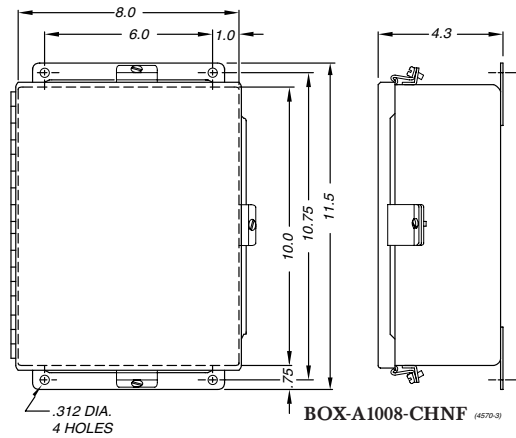

REQUIRES 1.187 DIAMETER MOUNTING HOLE

MSW-0DPST-011

(4572-7)

Description	Part Number
NEMA-4 Rated Pilot Lamp	ASL-00RED-NEMA4

REQUIRES 1.187 DIAMETER MOUNTING HOLE

ASL-00RED-NEMA4

(4572-6)

Description	Part Number
Alternate Action Dual Coil Latch Relay	KDD-LATCH-120AC

KDD-LATCH-120AC

Description	Part Number
Socket for Latch Relay	MSO-0D11P-012

MSO-0D11P-012

Dust Collector Controls Accessories

Dimensional Information: NEMA-4 Enclosures

Ordering Information: Enclosures

Description	Part Number
8" x 6" x 3 1/2" NEMA-4 Enclosure, Steel	BOX-A0806-CHNF
10" x 8" x 4" NEMA-4 Enclosure, Steel	BOX-A1008-CHNF
12" x 10" x 5" NEMA-4 Enclosure, Steel	BOX-A1210-CHNF
14" x 12" x 6" NEMA-4 Enclosure, Steel	BOX-A1412-CHNF
10" x 8" x 6" NEMA-4 Window Enclosure, Fiberglass	BOX-A1008-CHSC
12" x 10" x 6" NEMA-4 Window Enclosure, Fiberglass	BOX-A1210-CHSC