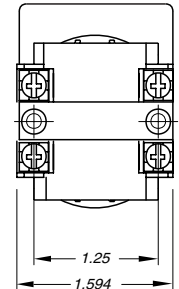

REQUIRES 1.187 DIAMETER MOUNTING HOLE

MSW-0DPST-011

(4572-7)

Description	Part Number
NEMA-4 Rated Pilot Lamp	ASL-00RED-NEMA4

REQUIRES 1.187 DIAMETER MOUNTING HOLE

ASL-00RED-NEMA4

(4572-6)

Description	Part Number
Alternate Action Dual Coil Latch Relay	KDD-LATCH-120AC

KDD-LATCH-120AC

Description	Part Number
Socket for Latch Relay	MSO-0D11P-012

MSO-0D11P-012

Dust Collector Controls Accessories

Dimensional Information: NEMA-4 Enclosures

Ordering Information: Enclosures

Description	Part Number
8" x 6" x 3 1/2" NEMA-4 Enclosure, Steel	BOX-A0806-CHNF
10" x 8" x 4" NEMA-4 Enclosure, Steel	BOX-A1008-CHNF
12" x 10" x 5" NEMA-4 Enclosure, Steel	BOX-A1210-CHNF
14" x 12" x 6" NEMA-4 Enclosure, Steel	BOX-A1412-CHNF
10" x 8" x 6" NEMA-4 Window Enclosure, Fiberglass	BOX-A1008-CHSC
12" x 10" x 6" NEMA-4 Window Enclosure, Fiberglass	BOX-A1210-CHSC