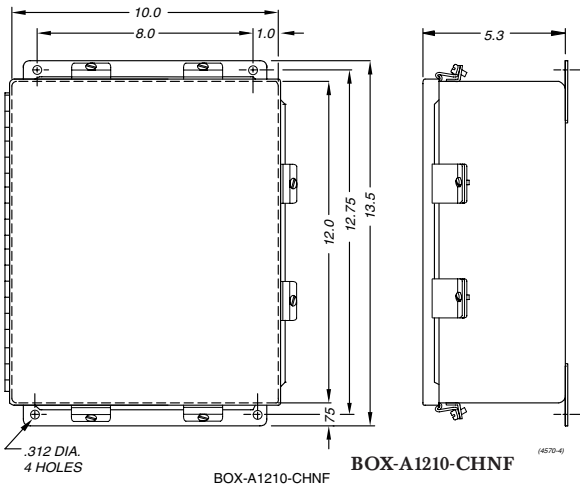

REQUIRES 1.187 DIAMETER MOUNTING HOLE

MSW-0DPST-011

(4572-7)

Description	Part Number
NEMA-4 Rated Pilot Lamp	ASL-00RED-NEMA4

REQUIRES 1.187 DIAMETER MOUNTING HOLE

ASL-00RED-NEMA4

(4572-6)

Description	Part Number
Alternate Action Dual Coil Latch Relay	KDD-LATCH-120AC

KDD-LATCH-120AC

Description	Part Number
Socket for Latch Relay	MSO-0D11P-012

MSO-0D11P-012

Dust Collector Controls Accessories

Dimensional Information: NEMA-4 Enclosures

Ordering Information: Enclosures

Description	Part Number
8" x 6" x 3 1/2" NEMA-4 Enclosure, Steel	BOX-A0806-CHNF
10" x 8" x 4" NEMA-4 Enclosure, Steel	BOX-A1008-CHNF
12" x 10" x 5" NEMA-4 Enclosure, Steel	BOX-A1210-CHNF
14" x 12" x 6" NEMA-4 Enclosure, Steel	BOX-A1412-CHNF
10" x 8" x 6" NEMA-4 Window Enclosure, Fiberglass	BOX-A1008-CHSC
12" x 10" x 6" NEMA-4 Window Enclosure, Fiberglass	BOX-A1210-CHSC