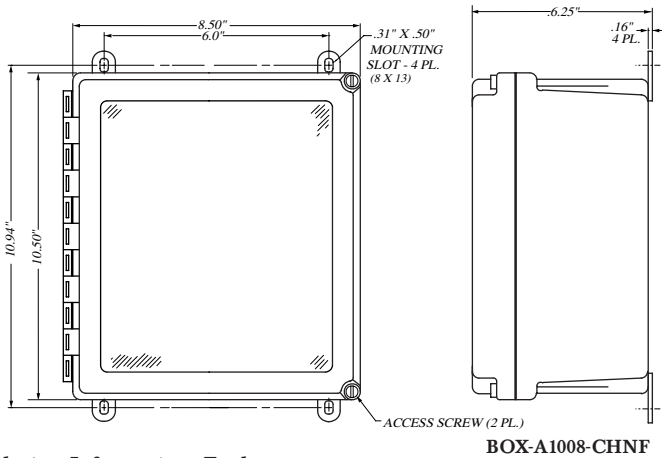

KDD-LATCH-120AC

Description	Part Number
Socket for Latch Relay	MSO-0D11P-012

MSO-0D11P-012

Dust Collector Controls Accessories

Dimensional Information: NEMA-4 Enclosures

Ordering Information: Enclosures

Description	Part Number
8" x 6" x 3 1/2" NEMA-4 Enclosure, Steel	BOX-A0806-CHNF
10" x 8" x 4" NEMA-4 Enclosure, Steel	BOX-A1008-CHNF
12" x 10" x 5" NEMA-4 Enclosure, Steel	BOX-A1210-CHNF
14" x 12" x 6" NEMA-4 Enclosure, Steel	BOX-A1412-CHNF
10" x 8" x 6" NEMA-4 Window Enclosure, Fiberglass	BOX-A1008-CHSC
12" x 10" x 6" NEMA-4 Window Enclosure, Fiberglass	BOX-A1210-CHSC