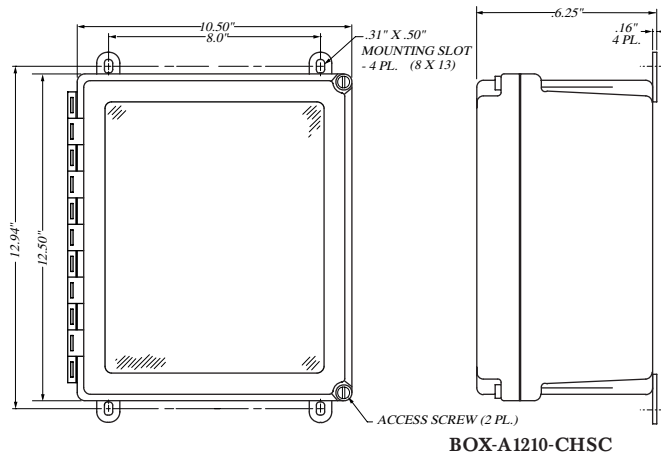

KDD-LATCH-120AC

Description	Part Number
Socket for Latch Relay	MSO-0D11P-012

MSO-0D11P-012

Dust Collector Controls Accessories

Dimensional Information: NEMA-4 Enclosures

Ordering Information: Enclosures

Description	Part Number
8" x 6" x 3 1/2" NEMA-4 Enclosure, Steel	BOX-A0806-CHNF
10" x 8" x 4" NEMA-4 Enclosure, Steel	BOX-A1008-CHNF
12" x 10" x 5" NEMA-4 Enclosure, Steel	BOX-A1210-CHNF
14" x 12" x 6" NEMA-4 Enclosure, Steel	BOX-A1412-CHNF
10" x 8" x 6" NEMA-4 Window Enclosure, Fiberglass	BOX-A1008-CHSC
12" x 10" x 6" NEMA-4 Window Enclosure, Fiberglass	BOX-A1210-CHSC