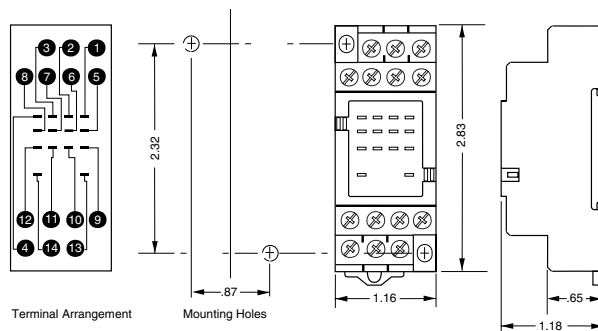

REQUIRES 1.187 DIAMETER MOUNTING HOLE

MSW-0DPST-011

(4572-7)

Description	Part Number
NEMA-4 Rated Pilot Lamp	ASL-00RED-NEMA4

REQUIRES 1.187 DIAMETER MOUNTING HOLE

ASL-00RED-NEMA4

(4572-6)

Description	Part Number
Alternate Action Dual Coil Latch Relay	KDD-LATCH-120AC

KDD-LATCH-120AC

Description	Part Number
Socket for Latch Relay	MSO-0D11P-012

MSO-0D11P-012

Dust Collector Controls Accessories

Dimensional Information: NEMA-4 Enclosures

Ordering Information: Enclosures

Description	Part Number
8" x 6" x 3 1/2" NEMA-4 Enclosure, Steel	BOX-A0806-CHNF
10" x 8" x 4" NEMA-4 Enclosure, Steel	BOX-A1008-CHNF
12" x 10" x 5" NEMA-4 Enclosure, Steel	BOX-A1210-CHNF
14" x 12" x 6" NEMA-4 Enclosure, Steel	BOX-A1412-CHNF
10" x 8" x 6" NEMA-4 Window Enclosure, Fiberglass	BOX-A1008-CHSC
12" x 10" x 6" NEMA-4 Window Enclosure, Fiberglass	BOX-A1210-CHSC