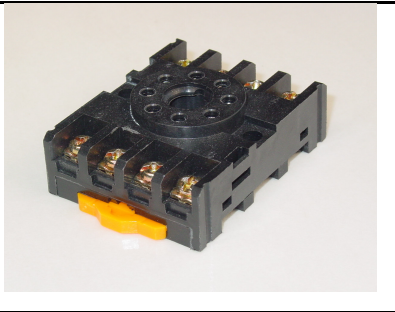

## RS-81 - Series

### Description

8-Pin( Round) Octal Socket  
Din Rail Mounted or  
Surface Mount