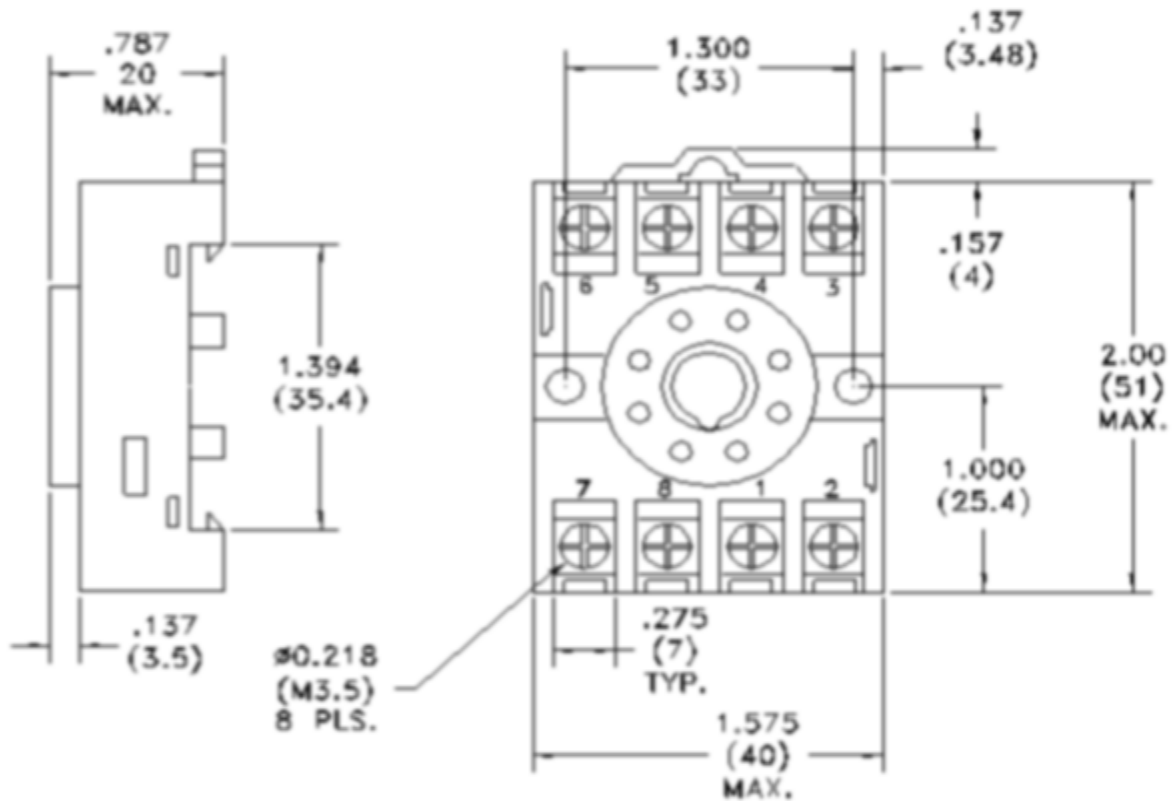

## Sockets

### Description

8-Pin( Round) Octal Socket  
Din Rail Mounted or  
Surface Mount

### Outline Dimensions

RS-81 DIN RAIL OR  
SURFACE MOUNT  
SCREW TERMINAL SOCKET