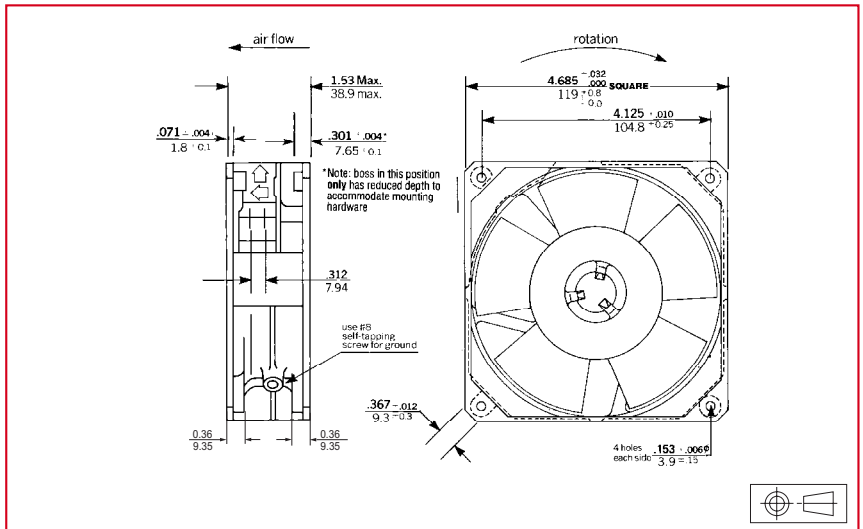

AC Axial Fans

Approvals

GAM T1 listed

Life expectancy

L-10 LIFE AT 40°C:
50 000 hours (Sleeve bearings)
80 000 hours (Ball bearings)

AC Motor

Electrical protection: impedance protected
Housing material: zamak
Impeller material: plastic UL 94 VO
Weight: 0,725 kg

Available with:

- flying leads
- speed sensor

Part number	Nominal voltage	Airflow	Noise level	Nominal speed	Frequency	Phases	Capacitor	Input power	Nominal current	Starting current	Bearing system		Connection type		Operating temperature	
	V	l/s	dB(A)	RPM							Hz	µF	W	mA	mA	Ball
125XL0282010	115	25	30	1600	50	1		12	135	145	X	Sleeve		X	-10	70
		27	32	1750	60	1		10	115	125	X	Sleeve		X	-10	70
125XL0281010	208-240	25	30	1600	50	1		12	75	90	X	Sleeve		X	-10	70
		27	32	1750	60	1		10	65	75	X	Sleeve		X	-10	70
125LG0282010	115	35	38	2200	50	1		16	200	260	X	Sleeve		X	-10	70
		40	40,5	2500	60	1		13	160	220	X	Sleeve		X	-10	70
125LG0281010	208-240	35	38	2200	50	1		18	110	140	X	Sleeve		X	-10	70
		40	40,5	2500	60	1		15	90	120	X	Sleeve		X	-10	70
125XR0282090	115	44	44	2800	50	1		16	200	310	X	Sleeve		X	-10	70
		53	48	3200	60	1		15	180	260	X	Sleeve		X	-10	70
125XR2282090	115	44	43	2750	50	1		16	200	310		X		X	-10	55
		51,5	47,5	3250	60	1		15	180	260		X		X	-10	55
125XR0281090	208-240	44	44	2800	50	1		18	125	170	X	Sleeve		X	-10	70
		53	48	3200	60	1		15	105	150	X	Sleeve		X	-10	70
125XR2281090	208-240	44	43	2750	50	1		18	125	170		X		X	-10	55
		51,5	47,5	3250	60	1		15	105	150		X		X	-10	55

* 125LG & 125XL also available with sleeve bearings: P/N: 125LG2282010 (115V); 125LG2281090 (208-240V); 125XL2282030 (115V); 125XL2281030 (208-240V)

Additional versions: Dual voltage 115V-230V
Shock & vibration protected - salt spray protected -
Wide temperature range - sleeve bearings - marine specifications