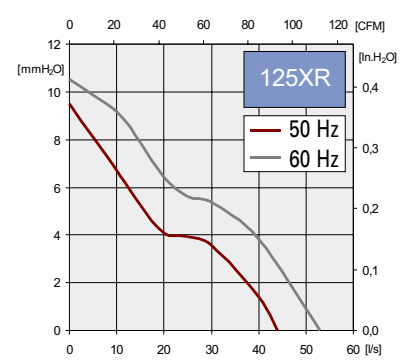

AC Axial Fans

Approvals

GAM T1 listed

Life expectancy

L-10 LIFE AT 40°C:
50 000 hours (Sleeve bearings)
80 000 hours (Ball bearings)

AC Motor

Electrical protection: impedance protected
Housing material: zamak
Impeller material: plastic UL 94 VO
Weight: 0,725 kg

Available with:

- flying leads
- speed sensor

Part number	Nominal voltage	Airflow	Noise level	Nominal speed	Frequency	Phases	Capacitor	Input power	Nominal current	Starting current	Bearing system		Connection type		Operating temperature	
	V	l/s	dB(A)	RPM							Hz	µF	W	mA	mA	Ball
125XL0282010	115	25	30	1600	50	1		12	135	145	X	Sleeve		X	-10	70
		27	32	1750	60	1		10	115	125	X	Sleeve		X	-10	70
125XL0281010	208-240	25	30	1600	50	1		12	75	90	X	Sleeve		X	-10	70
		27	32	1750	60	1		10	65	75	X	Sleeve		X	-10	70
125LG0282010	115	35	38	2200	50	1		16	200	260	X	Sleeve		X	-10	70
		40	40,5	2500	60	1		13	160	220	X	Sleeve		X	-10	70
125LG0281010	208-240	35	38	2200	50	1		18	110	140	X	Sleeve		X	-10	70
		40	40,5	2500	60	1		15	90	120	X	Sleeve		X	-10	70
125XR0282090	115	44	44	2800	50	1		16	200	310	X	Sleeve		X	-10	70
		53	48	3200	60	1		15	180	260	X	Sleeve		X	-10	70
125XR2282090	115	44	43	2750	50	1		16	200	310		X		X	-10	55
		51,5	47,5	3250	60	1		15	180	260		X		X	-10	55
125XR0281090	208-240	44	44	2800	50	1		18	125	170	X	Sleeve		X	-10	70
		53	48	3200	60	1		15	105	150	X	Sleeve		X	-10	70
125XR2281090	208-240	44	43	2750	50	1		18	125	170		X		X	-10	55
		51,5	47,5	3250	60	1		15	105	150		X		X	-10	55

* 125LG & 125XL also available with sleeve bearings: P/N: 125LG2282010 (115V); 125LG2281090 (208-240V); 125XL2282030 (115V); 125XL2281030 (208-240V)

Additional versions: Dual voltage 115V-230V
Shock & vibration protected - salt spray protected -
Wide temperature range - sleeve bearings - marine specifications