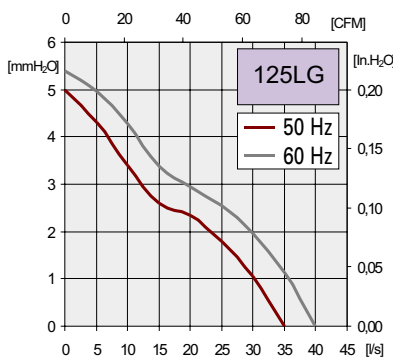

AC Axial Fans

Approvals

GAM T1 listed

Life expectancy

L-10 LIFE AT 40°C:
50 000 hours (Sleeve bearings)
80 000 hours (Ball bearings)

AC Motor

Electrical protection: impedance protected
Housing material: zamak
Impeller material: plastic UL 94 VO
Weight: 0,725 kg

Available with:

- flying leads
- speed sensor

Part number	Nominal voltage	Airflow	Noise level	Nominal speed	Frequency	Phases	Capacitor	Input power	Nominal current	Starting current	Bearing system		Connection type		Operating temperature	
	V	l/s	dB(A)	RPM							Hz	µF	W	mA	mA	Ball
125XL0282010	115	25	30	1600	50	1		12	135	145	X	Sleeve		X	-10	70
		27	32	1750	60	1		10	115	125	X	Sleeve		X	-10	70
125XL0281010	208-240	25	30	1600	50	1		12	75	90	X	Sleeve		X	-10	70
		27	32	1750	60	1		10	65	75	X	Sleeve		X	-10	70
125LG0282010	115	35	38	2200	50	1		16	200	260	X	Sleeve		X	-10	70
		40	40,5	2500	60	1		13	160	220	X	Sleeve		X	-10	70
125LG0281010	208-240	35	38	2200	50	1		18	110	140	X	Sleeve		X	-10	70
		40	40,5	2500	60	1		15	90	120	X	Sleeve		X	-10	70
125XR0282090	115	44	44	2800	50	1		16	200	310	X	Sleeve		X	-10	70
		53	48	3200	60	1		15	180	260	X	Sleeve		X	-10	70
125XR2282090	115	44	43	2750	50	1		16	200	310		X		X	-10	55
		51,5	47,5	3250	60	1		15	180	260		X		X	-10	55
125XR0281090	208-240	44	44	2800	50	1		18	125	170	X	Sleeve		X	-10	70
		53	48	3200	60	1		15	105	150	X	Sleeve		X	-10	70
125XR2281090	208-240	44	43	2750	50	1		18	125	170		X		X	-10	55
		51,5	47,5	3250	60	1		15	105	150		X		X	-10	55

* 125LG & 125XL also available with sleeve bearings: P/N: 125LG2282010 (115V); 125LG2281090 (208-240V); 125XL2282030 (115V); 125XL2281030 (208-240V)

Additional versions: Dual voltage 115V-230V
Shock & vibration protected - salt spray protected -
Wide temperature range - sleeve bearings - marine specifications