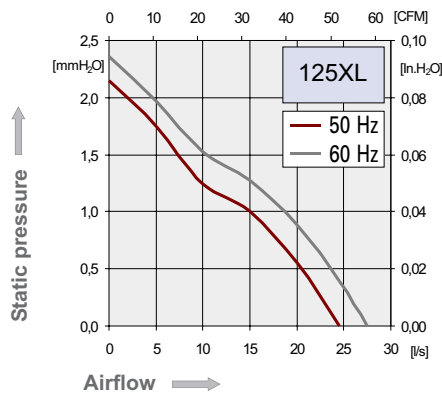

AC Axial Fans

Approvals

GAM T1 listed

Life expectancy

L-10 LIFE AT 40°C:
50 000 hours (Sleeve bearings)
80 000 hours (Ball bearings)

AC Motor

Electrical protection: impedance protected
Housing material: zamak
Impeller material: plastic UL 94 VO
Weight: 0,725 kg

Available with:

- flying leads
- speed sensor

Part number	Nominal voltage	Airflow	Noise level	Nominal speed	Frequency	Phases	Capacitor	Input power	Nominal current	Starting current	Bearing system		Connection type		Operating temperature	
	V	l/s	dB(A)	RPM							Hz	µF	W	mA	mA	Ball
125XL0282010	115	25	30	1600	50	1		12	135	145	X	Sleeve		X	-10	70
		27	32	1750	60	1		10	115	125	X	Sleeve		X	-10	70
125XL0281010	208-240	25	30	1600	50	1		12	75	90	X	Sleeve		X	-10	70
		27	32	1750	60	1		10	65	75	X	Sleeve		X	-10	70
125LG0282010	115	35	38	2200	50	1		16	200	260	X	Sleeve		X	-10	70
		40	40,5	2500	60	1		13	160	220	X	Sleeve		X	-10	70
125LG0281010	208-240	35	38	2200	50	1		18	110	140	X	Sleeve		X	-10	70
		40	40,5	2500	60	1		15	90	120	X	Sleeve		X	-10	70
125XR0282090	115	44	44	2800	50	1		16	200	310	X	Sleeve		X	-10	70
		53	48	3200	60	1		15	180	260	X	Sleeve		X	-10	70
125XR2282090	115	44	43	2750	50	1		16	200	310		X		X	-10	55
		51,5	47,5	3250	60	1		15	180	260		X		X	-10	55
125XR0281090	208-240	44	44	2800	50	1		18	125	170	X	Sleeve		X	-10	70
		53	48	3200	60	1		15	105	150	X	Sleeve		X	-10	70
125XR2281090	208-240	44	43	2750	50	1		18	125	170		X		X	-10	55
		51,5	47,5	3250	60	1		15	105	150		X		X	-10	55

* 125LG & 125XL also available with sleeve bearings: P/N: 125LG2282010 (115V); 125LG2281090 (208-240V); 125XL2282030 (115V); 125XL2281030 (208-240V)

Additional versions: Dual voltage 115V-230V
Shock & vibration protected - salt spray protected -
Wide temperature range - sleeve bearings - marine specifications