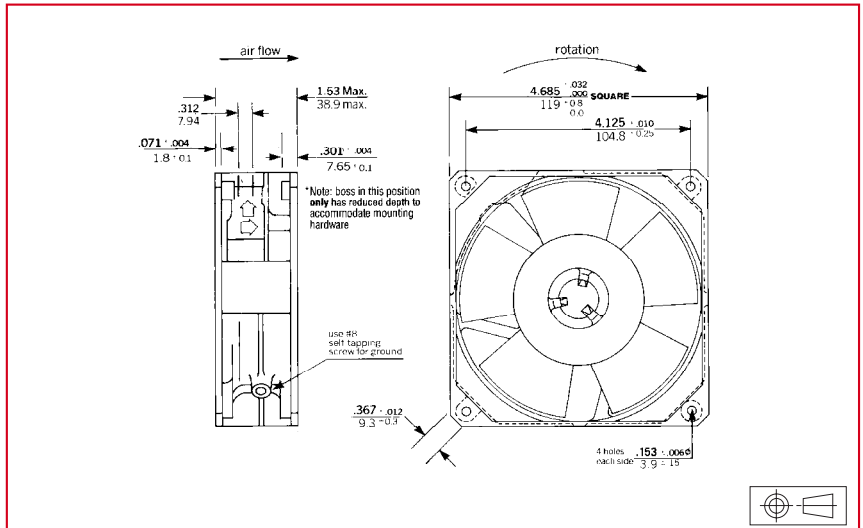

AC Motor

Electrical protection: impedance protected

Housing material: zamak

Impeller material: plastic UL 94 VO

Weight: 0,725 kg

Available with:

- flying leads

- speed sensor