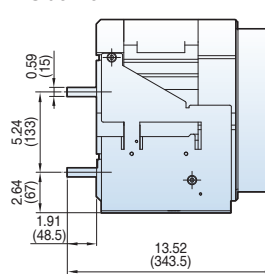

Horizontal

Horizontal-con

Back view

Side view

Front connection type

Top view

Side view

Dimensions

<External size>

Dim. "W"
D3 12.99(330)
D4 16.34(415)
E3 16.06(408)
E4 20.59(523)

Note) The dimensions are for drawout type.

Dimensions

Susol

Draw-out type 800~1600A (UAS-08/16D)

[inch (mm)]

Vertical type_4P

Side view

Dimensions

Susol

Draw-out type 800~2000A (UAH-08~20E)

[inch (mm)]

Horizontal type

Bottom view

Back view

Dimensions

Susol

Draw-out type 3200~5000A (UAH-32~50G)

[inch (mm)]

Horizontal type

Bottom view

3P

4P