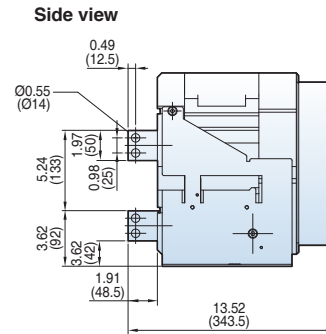

Dimensions

Susol

[inch (mm)]

Vertical type_4P