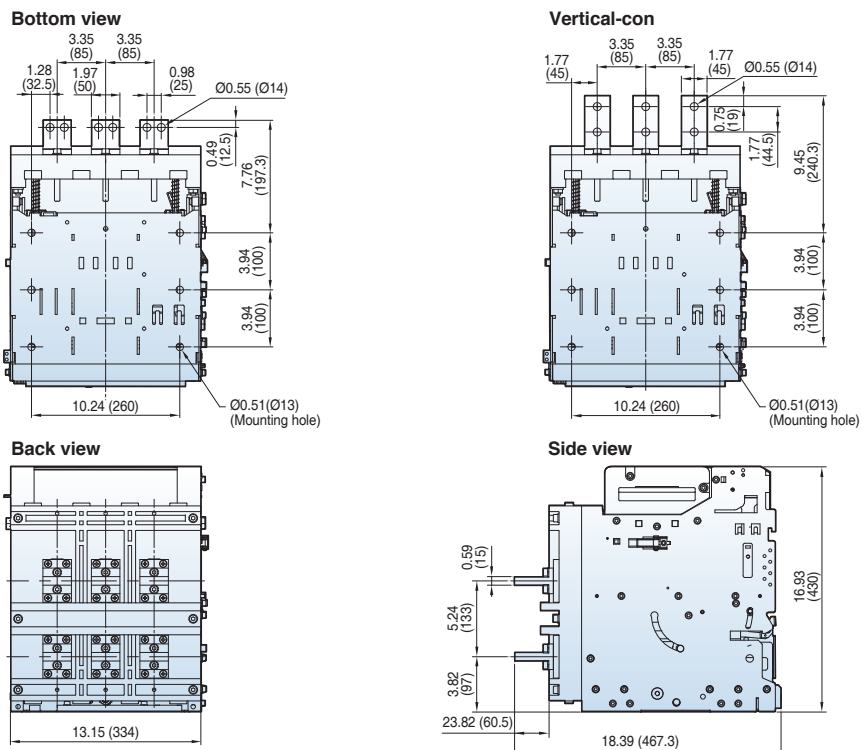

Horizontal type_3P