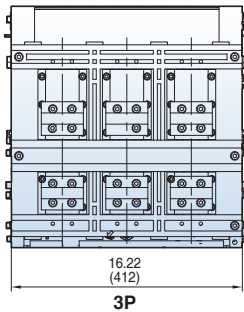

Side view

Dimensions

Susol

[inch (mm)]

Front connection type

Bottom view

Back view

Side view

Dimensions

Susol

Draw-out type 2500A (UAH-25E)

[inch (mm)]

Vertical
type

Bottom view

Back view

Side view

Dimensions

Susol

[inch (mm)]

Horizontal type

Bottom view

Back view

Side view

Dimensions

Susol

Draw-out type 3200A (UAH-32E)

[inch (mm)]

Vertical
type

Bottom view

Side view

Dimensions

Susol