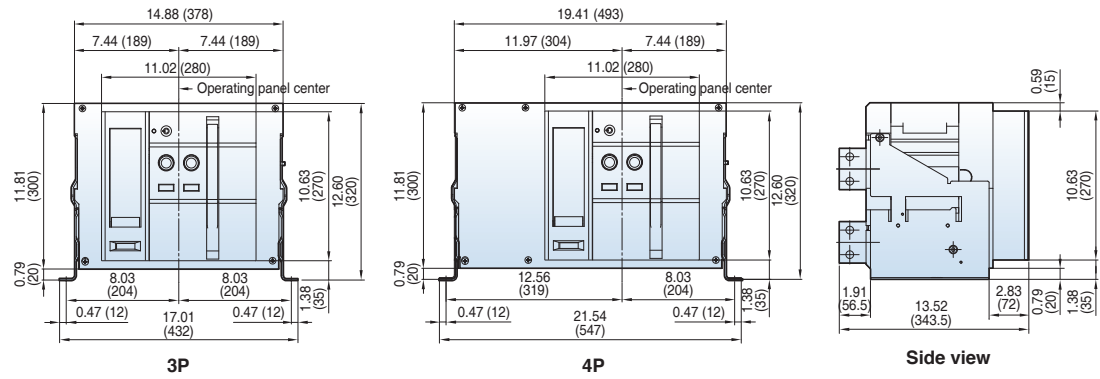

<External size>

Dim. "W"
D3 12.99(330)
D4 16.34(415)
E3 16.06(408)
E4 20.59(523)

Note) The dimensions are for drawout type.

Dimensions

Susol

Draw-out type 800~1600A (UAS-08/16D)

[inch (mm)]

Vertical type_4P

Horizontal type_3P

Dimensions

Susol

[inch (mm)]

Horizontal type_4P

Front connection type

Dimensions

Susol

Fixed type 800~2000A (UAH-08~20E)

[inch (mm)]

Front view

Vertical type

Top view

Side view

Dimensions

Susol

Side view

Dimensions

Susol

Draw-out type 800~2000A (UAH-08~20E)

[inch (mm)]

Horizontal type

Bottom view

Back view