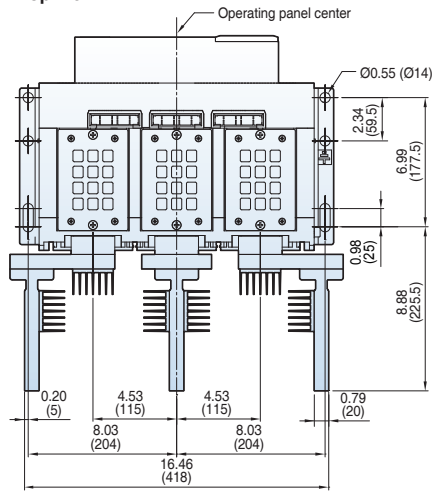

Dimensions

Susol

[inch (mm)]

Horizontal type

Dimensions

Susol

Fixed type 3200A (UAH-32E)

[inch (mm)]

Vertical
type

Top view

3P

4P

Back view

3P

4P

Side view

Dimensions

Susol

Draw-out type 800~2000A (UAH-08~20E)

[inch (mm)]

Front view

Vertical type

Bottom view

Back view

Dimensions

Susol

Draw-out type 3200~5000A (UAH-32~50G)

[inch (mm)]

Horizontal type

Bottom view

3P

4P