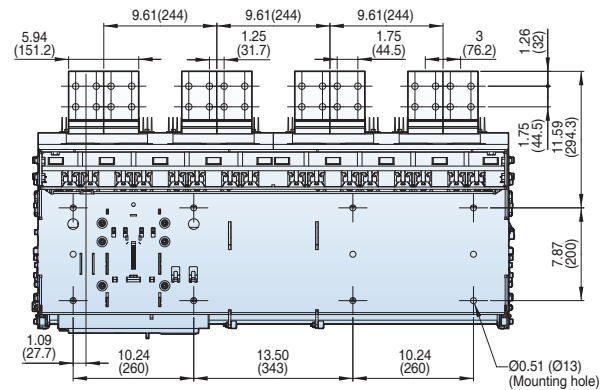

Susol

Draw-out type 3200~5000A (UAH-32~50G)

[inch (mm)]

Front view

Vertical type

Bottom view

Back view

Side view

Dimensions

Susol

Draw-out type 3200~5000A (UAH-32~50G)

[inch (mm)]

Horizontal type

Bottom view

3P

4P

Back view

3P

4P

Side view

Door Frame: DF (UAH-G)

<External size>

Note) The dimensions are for drawout type.

Dimensions

Susol

Draw-out type 3200~6000A (UAH-32~60G)

[inch (mm)]

Front view

Vertical type

Bottom view

Back view

Side view