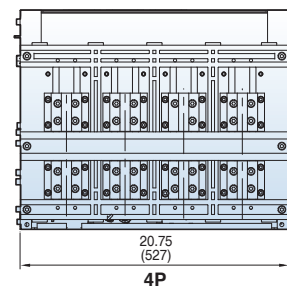

Vertical
type

Top view

3P

4P

Back view

3P

4P

Side view

Dimensions

Susol

Draw-out type 800~2000A (UAH-08~20E)

[inch (mm)]

Front view

Vertical type

Bottom view

Back view

Side view

Dimensions

Susol

Draw-out type 800~2000A (UAH-08~20E)

[inch (mm)]

Horizontal type

Bottom view

Back view

Side view

Dimensions

Susol

[inch (mm)]

Front connection type

Bottom view

Back view

Side view