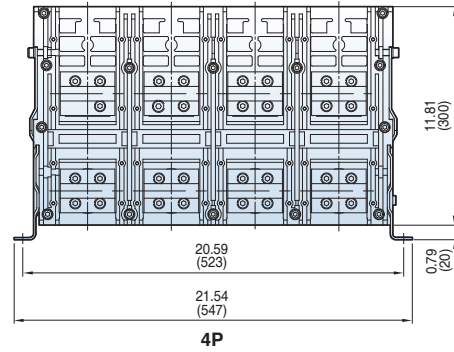

<External size>

Dim. "W"
D3 12.99(330)
D4 16.34(415)
E3 16.06(408)
E4 20.59(523)

Note) The dimensions are for drawout type.

Dimensions

Susol

Draw-out type 800~1600A (UAS-08/16D)

[inch (mm)]

Vertical type_4P

Fixed type 800~2000A (UAH-08~20E)

[inch (mm)]

Front view

Vertical type

Top view

Side view

Dimensions

Susol

[inch (mm)]

Horizontal type

Front connection type

Dimensions

Susol

Fixed type 2500A (UAH-25E)

[inch (mm)]

Vertical
type

Dimensions

Susol

[inch (mm)]

Horizontal type

Dimensions

Susol

Fixed type 3200A (UAH-32E)

[inch (mm)]