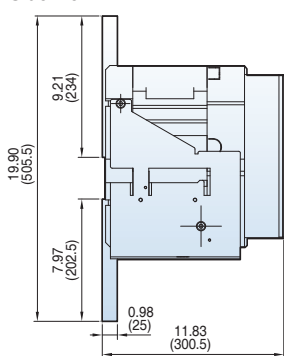

Horizontal

Horizontal-con

Back view

Side view

Front connection type

Top view

Side view

Dimensions

<External size>

Dim. "W"
D3 12.99(330)
D4 16.34(415)
E3 16.06(408)
E4 20.59(523)

Note) The dimensions are for drawout type.

Dimensions

Susol

Draw-out type 800~1600A (UAS-08/16D)

[inch (mm)]

Vertical type_4P

Dimensions

Susol

Draw-out type 800~2000A (UAH-08~20E)

[inch (mm)]

Front view

Vertical type

Bottom view

Back view

Side view

Dimensions

Susol

Draw-out type 800~2000A (UAH-08~20E)

[inch (mm)]

Horizontal type

Bottom view

Back view