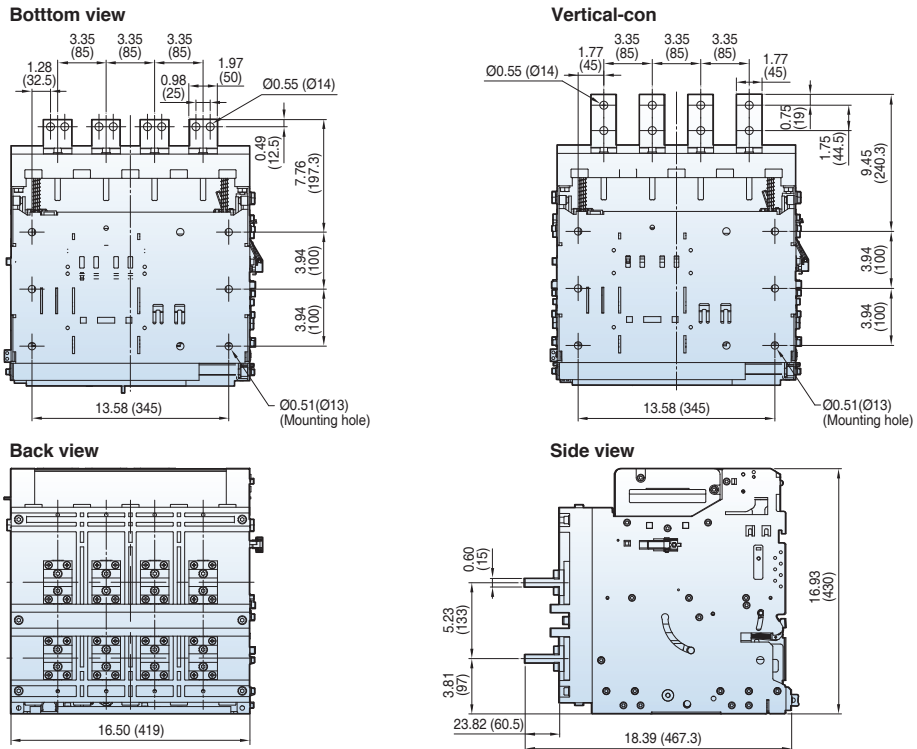

<External size>

Dim. "W"
D3 12.99(330)
D4 16.34(415)
E3 16.06(408)
E4 20.59(523)

Note) The dimensions are for drawout type.

Dimensions

Susol

Draw-out type 800~1600A (UAS-08/16D)

[inch (mm)]

Vertical type_4P

Horizontal type_3P

Dimensions

Susol

[inch (mm)]

Horizontal type_4P

Front connection type

Dimensions

Susol

Fixed type 800~2000A (UAH-08~20E)

[inch (mm)]

Front view

Vertical type

Top view

Side view

Dimensions

Susol

Dimensions

Susol

Draw-out type 3200~5000A (UAH-32~50G)

[inch (mm)]

Horizontal type

Bottom view

3P

4P