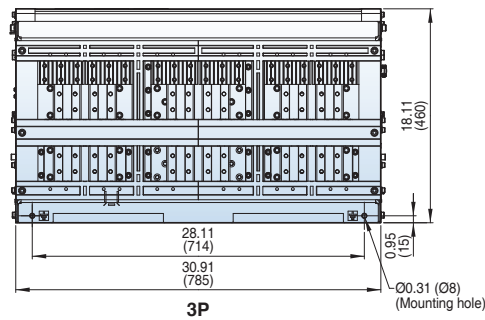

[inch (mm)]

Horizontal type

Top view

Back view

Side view

Door Frame: DF (UAH-G)

Note) The dimensions are for fixed type.

Dimensions

Susol

Draw-out type 3200~5000A (UAH-32~50G)

[inch (mm)]

Front view

Vertical type

Bottom view

Back view

Side view

Dimensions

Susol

Draw-out type 3200~5000A (UAH-32~50G)

[inch (mm)]

Horizontal type

Bottom view

3P

4P

Back view

3P

4P

Side view

Door Frame: DF (UAH-G)

<External size>

Note) The dimensions are for drawout type.

Dimensions