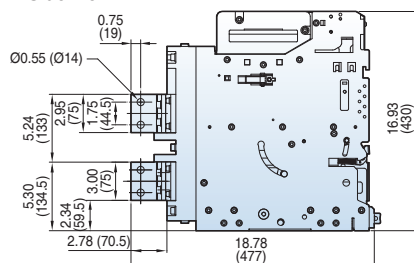

Vertical
type

Top view

3P

4P

Back view

3P

4P

Side view

Dimensions

Susol

Draw-out type 800~2000A (UAH-08~20E)

[inch (mm)]

Front view

Vertical type

Bottom view

Back view

Side view

Dimensions

Susol

Draw-out type 800~2000A (UAH-08~20E)

[inch (mm)]

Horizontal type

Bottom view

Back view

Side view

Dimensions

Susol

[inch (mm)]

Front connection type

Bottom view

Back view

Side view