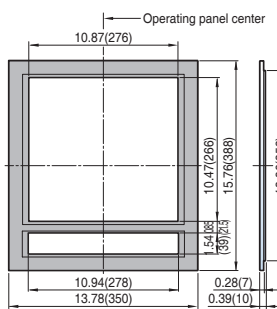

Bottom view

Vertical-con

Back view

Side view

Door Frame: DF (UAS/UAH-D/E)

<Mounting hole>

<Side hole>

<Panel cutting >

<External size>

Dim. "W"
D3 12.99(330)
D4 16.34(415)
E3 16.06(408)
E4 20.59(523)

Note) The dimensions are for drawout type.

Dimensions

Susol

Draw-out type 800~1600A (UAS-08/16D)

[inch (mm)]

Vertical type_4P

Side view

Dimensions

Susol

Draw-out type 800~2000A (UAH-08~20E)

[inch (mm)]

Horizontal type

Bottom view

Back view

Dimensions

Susol

Draw-out type 3200~5000A (UAH-32~50G)

[inch (mm)]

Horizontal type

Bottom view

3P

4P