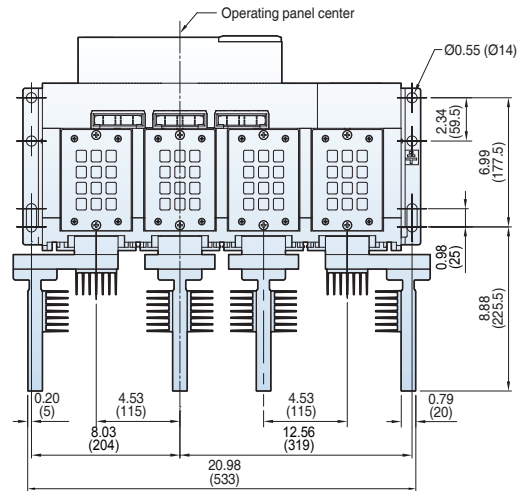

Dimensions

Susol

[inch (mm)]

Horizontal type

Dimensions

Susol

Fixed type 3200A (UAH-32E)

[inch (mm)]

Vertical
type

Top view

3P

4P

Back view

3P

4P

Side view

Dimensions

Susol

Draw-out type 800~2000A (UAH-08~20E)

[inch (mm)]

Front view

Vertical type

Bottom view

Back view

Side view

Dimensions

Susol

Draw-out type 800~2000A (UAH-08~20E)

[inch (mm)]

Horizontal type

Bottom view

Back view