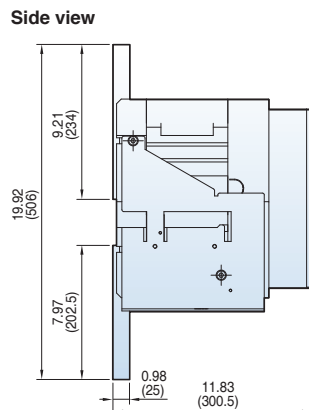

Front connection type