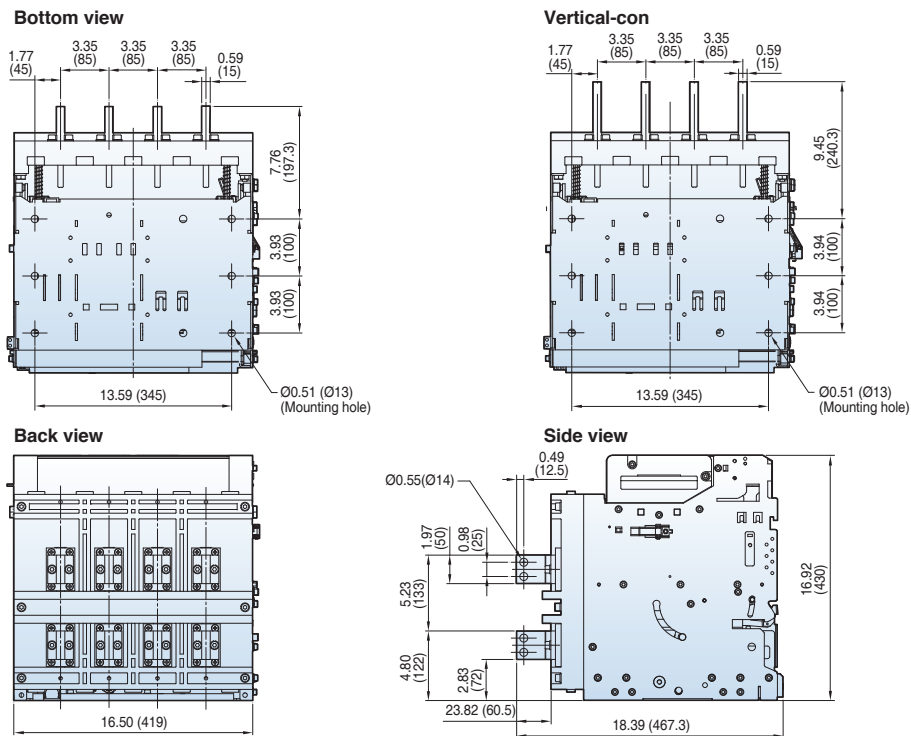

Bottom view

Vertical-con

Back view

Side view

Door Frame: DF (UAS/UAH-D/E)

<Mounting hole>

<Side hole>

<Panel cutting >

<External size>

Dim. "W"
D3 12.99(330)
D4 16.34(415)
E3 16.06(408)
E4 20.59(523)

Note) The dimensions are for drawout type.

Dimensions

Susol

Draw-out type 800~1600A (UAS-08/16D)

[inch (mm)]

Vertical type_4P

Side view

Dimensions

Susol

Draw-out type 800~2000A (UAH-08~20E)

[inch (mm)]

Horizontal type

Bottom view

Back view

Dimensions

Susol

Draw-out type 3200~5000A (UAH-32~50G)

[inch (mm)]

Horizontal type

Bottom view

3P

4P