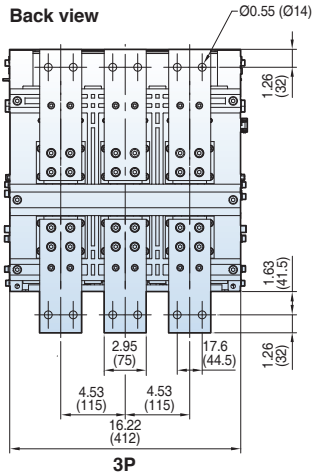

Side view

Dimensions

Susol

Draw-out type 800~2000A (UAH-08~20E)

[inch (mm)]

Horizontal type

Bottom view

Back view

Side view

Dimensions

Susol

[inch (mm)]

Front connection type

Bottom view

Back view

Side view

Dimensions

Susol

Draw-out type 2500A (UAH-25E)

[inch (mm)]

Vertical
type

Bottom view

Back view

Side view

Dimensions

Susol

[inch (mm)]

Horizontal type

Bottom view

Back view

Side view

Dimensions