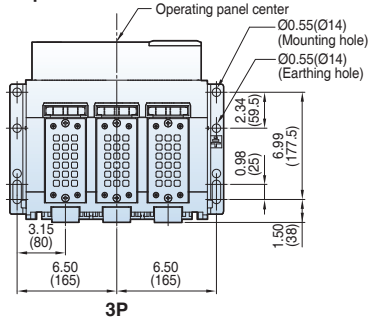

Horizontal

Horizontal-con

Back view

Side view

Front connection type

Top view

Side view

Dimensions

<External size>

Dim. "W"
D3 12.99(330)
D4 16.34(415)
E3 16.06(408)
E4 20.59(523)

Note) The dimensions are for drawout type.

Dimensions

Susol

Draw-out type 800~1600A (UAS-08/16D)

[inch (mm)]

Vertical type_4P

Side view

Dimensions

Susol

Draw-out type 800~2000A (UAH-08~20E)

[inch (mm)]

Horizontal type

Bottom view

Back view

Dimensions

Susol

Draw-out type 3200~5000A (UAH-32~50G)

[inch (mm)]

Horizontal type

Bottom view

3P

4P