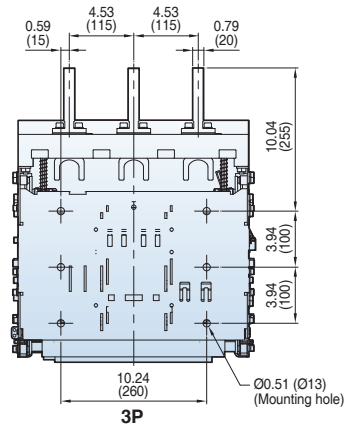

Side view

Dimensions

Susol

Draw-out type 800~2000A (UAH-08~20E)

[inch (mm)]

Horizontal type

Bottom view

Back view

Side view

Dimensions

Susol

[inch (mm)]

Front connection type

Bottom view

Back view

Side view

Dimensions

Susol

Draw-out type 2500A (UAH-25E)

[inch (mm)]

Vertical
type

Bottom view

Back view

Side view

Dimensions

Susol

[inch (mm)]

Horizontal type

Bottom view

Back view

Side view

Dimensions