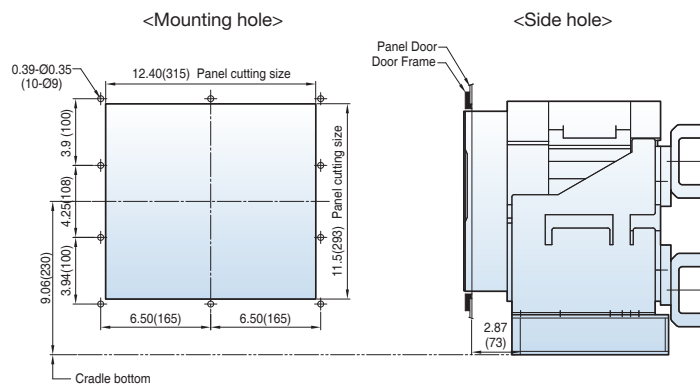

Dimensions

Susol

[inch (mm)]

Horizontal type

Bottom view

Back view

Side view

Dimensions

[inch (mm)]

Horizontal type

Top view

Back view

Side view

Door Frame: DF (UAH-G)

Note) The dimensions are for fixed type.

Dimensions

Susol

Draw-out type 3200~5000A (UAH-32~50G)

[inch (mm)]

Front view

Vertical type

Bottom view

Back view

Side view

Dimensions

Susol

Draw-out type 3200~5000A (UAH-32~50G)

[inch (mm)]

Horizontal type

Bottom view

3P

4P