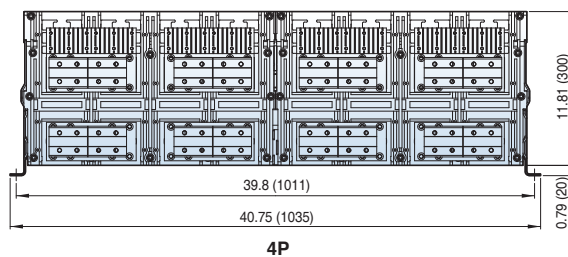

Dimensions

Susol

[inch (mm)]

Horizontal type

Bottom view

Back view

Side view

Dimensions

Susol

Draw-out type 3200A (UAH-32E)

[inch (mm)]

Vertical
type

Bottom view

Side view

Dimensions

Susol

Fixed type 3200~5000A (UAH-32~50G)

[inch (mm)]

Front view

Vertical type

Side view

Dimensions

Susol

Fixed type 3200~5000A (UAH-32~50G)

[inch (mm)]

Horizontal type

Top view

Back view

Side view

Door Frame: DF (UAH-G)

Note) The dimensions are for fixed type.

Dimensions