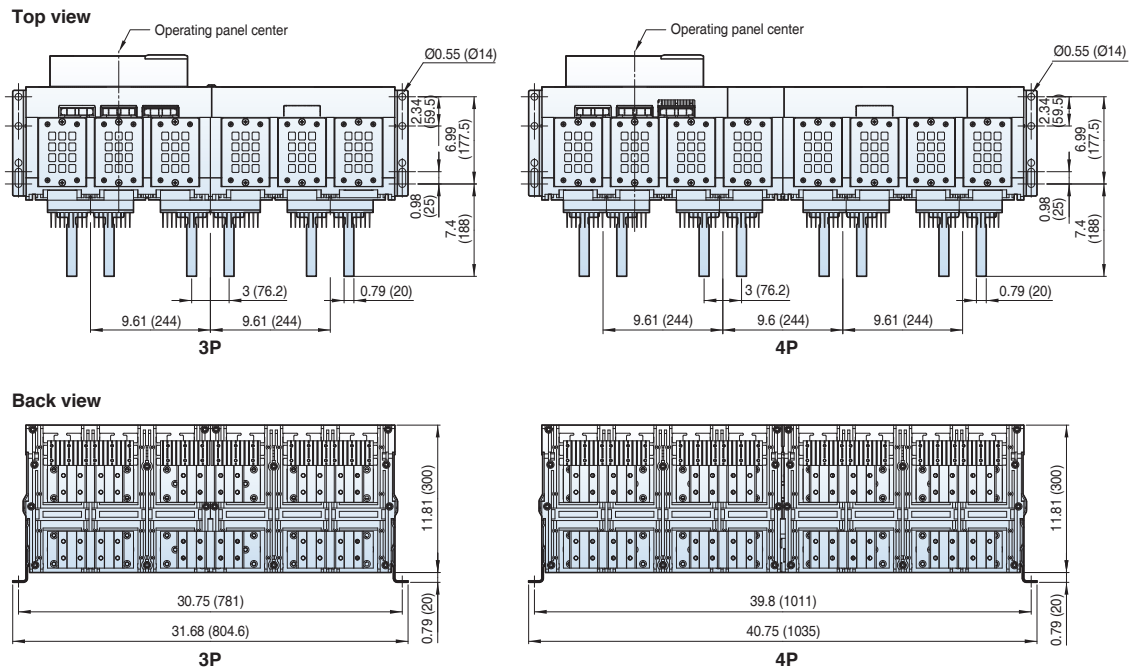

Vertical type