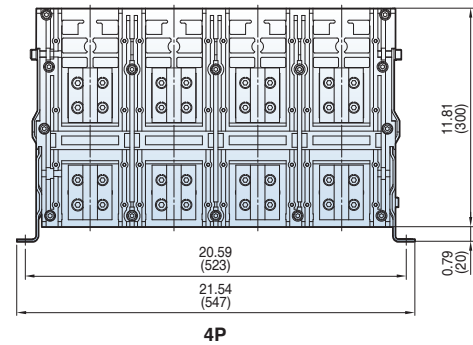

<External size>

Dim. "W"
D3 12.99(330)
D4 16.34(415)
E3 16.06(408)
E4 20.59(523)

Note) The dimensions are for drawout type.

Dimensions

Susol

Draw-out type 800~1600A (UAS-08/16D)

[inch (mm)]

Vertical type_4P

Fixed type 800~2000A (UAH-08~20E)

[inch (mm)]

Front view

Vertical type

Top view

Side view

Dimensions

Susol

[inch (mm)]

Horizontal type

Front connection type

Dimensions

Susol

Fixed type 2500A (UAH-25E)

[inch (mm)]

Vertical
type

Dimensions

Susol

[inch (mm)]

Horizontal type

Dimensions

Susol

Fixed type 3200A (UAH-32E)

[inch (mm)]