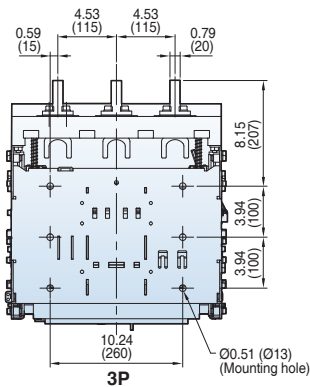

Dimensions

Susol

Draw-out type 800~2000A (UAH-08~20E)

[inch (mm)]

Front view

Vertical type

Bottom view

Back view

Side view

Dimensions

Susol

Draw-out type 800~2000A (UAH-08~20E)

[inch (mm)]

Horizontal type

Bottom view

Back view

Side view

Dimensions

Susol

[inch (mm)]

Front connection type

Bottom view

Back view

Side view

Dimensions

Susol

Draw-out type 3200~5000A (UAH-32~50G)

[inch (mm)]

Horizontal type

Bottom view

3P

4P