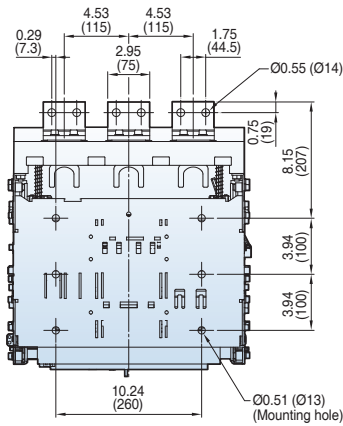

Dimensions

Susol

Draw-out type 800~2000A (UAH-08~20E)

[inch (mm)]

Front view

Vertical type

Bottom view

Back view

Side view

Dimensions

Susol

Draw-out type 800~2000A (UAH-08~20E)

[inch (mm)]

Horizontal type

Bottom view

Back view

Side view

Dimensions

Susol

[inch (mm)]

Front connection type

Bottom view

Back view

Side view

Dimensions

Susol

Draw-out type 3200~5000A (UAH-32~50G)

[inch (mm)]

Horizontal type

Bottom view

3P

4P