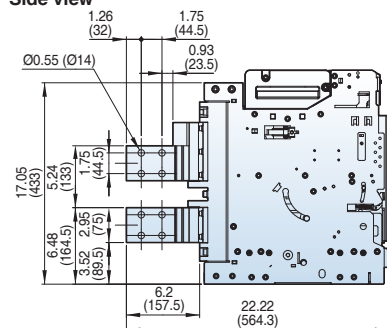

[inch (mm)]

Horizontal type

Top view

Back view

Side view

Door Frame: DF (UAH-G)

Note) The dimensions are for fixed type.

Dimensions

Susol

Draw-out type 3200~5000A (UAH-32~50G)

[inch (mm)]

Front view

Vertical type

Bottom view

Back view

Side view

Dimensions

Susol

Draw-out type 3200~5000A (UAH-32~50G)

[inch (mm)]

Horizontal type

Bottom view

3P

4P

Back view

3P

4P

Side view

Door Frame: DF (UAH-G)

<External size>

Note) The dimensions are for drawout type.

Dimensions