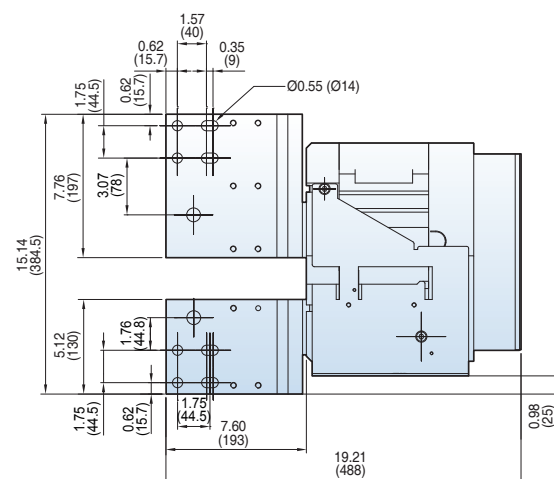

Vertical
type

Top view

3P

4P

Back view

3P

4P

Side view

Dimensions

Susol

Draw-out type 800~2000A (UAH-08~20E)

[inch (mm)]

Front view

Vertical type

Bottom view

Back view

Side view

Dimensions

Susol

Draw-out type 800~2000A (UAH-08~20E)

[inch (mm)]

Horizontal type

Bottom view

Back view

Side view

Dimensions

Susol

[inch (mm)]

Front connection type

Bottom view

Back view

Side view