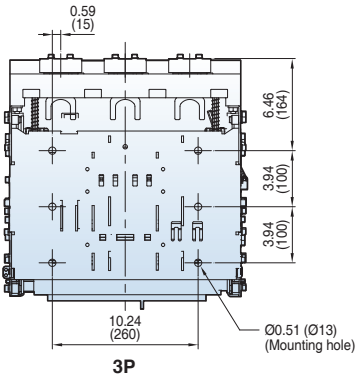

Side view

Dimensions

Susol

Draw-out type 800~2000A (UAH-08~20E)

[inch (mm)]

Horizontal type

Bottom view

Back view

Side view

Dimensions

Susol

[inch (mm)]

Front connection type

Bottom view

Back view

Side view

Dimensions

Susol

Draw-out type 2500A (UAH-25E)

[inch (mm)]

Vertical
type

Bottom view

Back view

Side view

Dimensions

Susol

[inch (mm)]

Horizontal type

Bottom view

Back view

Side view

Dimensions