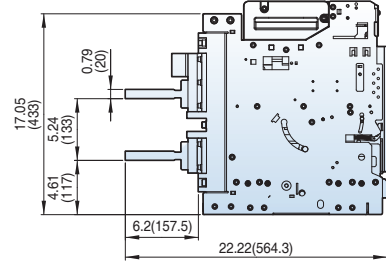

Susol

Draw-out type 3200~5000A (UAH-32~50G)

[inch (mm)]

Front view

Vertical type

Bottom view

Back view

Side view

Dimensions

Susol

Draw-out type 3200~5000A (UAH-32~50G)

[inch (mm)]

Horizontal type

Bottom view

3P

4P

Back view

3P

4P

Side view

Door Frame: DF (UAH-G)

<External size>

Note) The dimensions are for drawout type.

Dimensions

Susol

Draw-out type 3200~6000A (UAH-32~60G)

[inch (mm)]

Front view

Vertical type

Bottom view

Back view

Side view