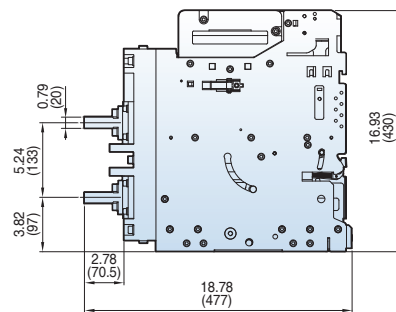

Dimensions

Susol

Draw-out type 800~2000A (UAH-08~20E)

[inch (mm)]

Front view

Vertical type

Bottom view

Back view

Side view

Dimensions

Susol

Draw-out type 800~2000A (UAH-08~20E)

[inch (mm)]

Horizontal type

Bottom view

Back view

Side view

Dimensions

Susol

[inch (mm)]

Front connection type

Bottom view

Back view

Side view

Dimensions

Susol

[inch (mm)]

Horizontal type

Bottom view

Back view

Side view

Dimensions