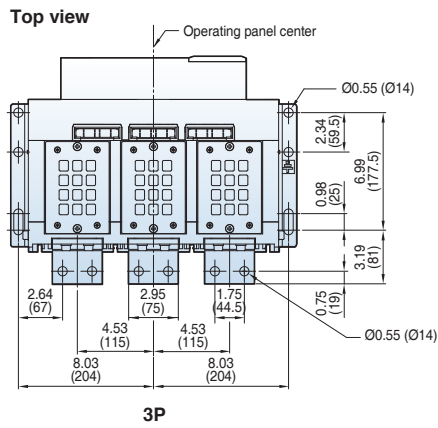

Dimensions

Susol

[inch (mm)]

Horizontal type