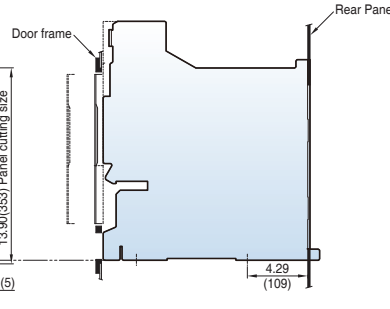

Bottom view

Vertical-con

Back view

Side view

Door Frame: DF (UAS/UAH-D/E)

<Mounting hole>

<Side hole>

<Panel cutting >

<External size>

Dim. "W"
D3 12.99(330)
D4 16.34(415)
E3 16.06(408)
E4 20.59(523)

Note) The dimensions are for drawout type.

Dimensions

Susol

Draw-out type 800~1600A (UAS-08/16D)

[inch (mm)]

Vertical type_4P

Side view

Dimensions

Susol

Draw-out type 800~2000A (UAH-08~20E)

[inch (mm)]

Horizontal type

Bottom view

Back view

Dimensions

Susol

Draw-out type 3200~5000A (UAH-32~50G)

[inch (mm)]

Horizontal type

Bottom view

3P

4P