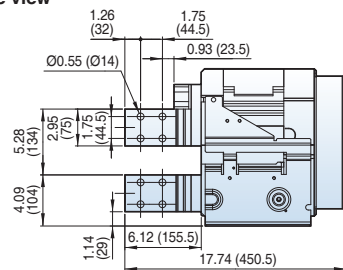

Dimensions

Susol

[inch (mm)]

Horizontal type

Bottom view

Back view

Side view

Dimensions

Susol

Draw-out type 3200A (UAH-32E)

[inch (mm)]

Vertical
type

Bottom view

Side view

Dimensions

Susol

Fixed type 3200~5000A (UAH-32~50G)

[inch (mm)]

Front view

Vertical type

Side view

Dimensions

Susol

Fixed type 3200~5000A (UAH-32~50G)

[inch (mm)]

Horizontal type

Top view

Back view

Side view

Door Frame: DF (UAH-G)

Note) The dimensions are for fixed type.

Dimensions