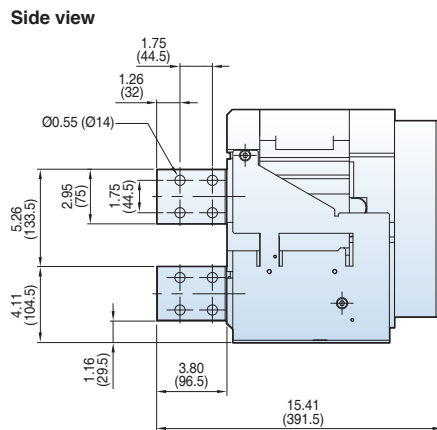

Fixed type 800~2000A (UAH-08~20E)

[inch (mm)]

Front view

Vertical type

Top view

Side view

Dimensions

Susol

[inch (mm)]

Horizontal type

Front connection type

Dimensions

Susol

Fixed type 2500A (UAH-25E)

[inch (mm)]

Vertical
type

Dimensions

Susol

Draw-out type 800~2000A (UAH-08~20E)

[inch (mm)]

Front view

Vertical type

Bottom view

Back view

Dimensions

Susol

Draw-out type 3200~5000A (UAH-32~50G)

[inch (mm)]

Horizontal type

Bottom view

3P

4P