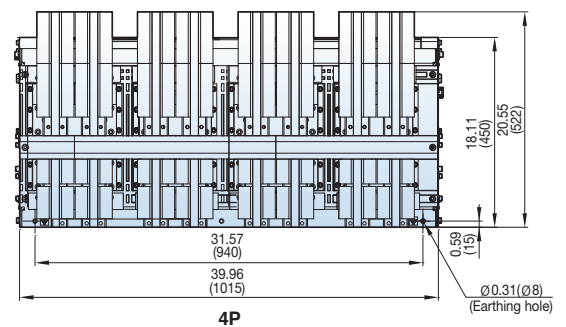

Dimensions

Susol

Draw-out type 3200~5000A (UAH-32~50G)

[inch (mm)]

Horizontal type

Bottom view

3P

4P

Back view

3P

4P

Side view

Door Frame: DF (UAH-G)

<External size>

Note) The dimensions are for drawout type.

Dimensions

Susol

Draw-out type 3200~6000A (UAH-32~60G)

[inch (mm)]

Front view

Vertical type

Bottom view

Back view

Side view