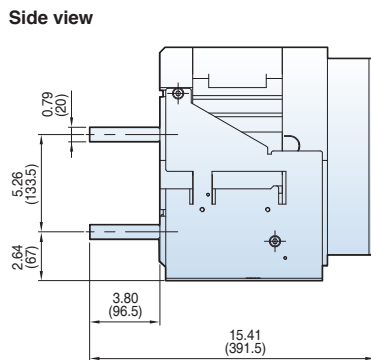

<External size>

Dim. "W"
D3 12.99(330)
D4 16.34(415)
E3 16.06(408)
E4 20.59(523)

Note) The dimensions are for drawout type.

Dimensions

Susol

Draw-out type 800~1600A (UAS-08/16D)

[inch (mm)]

Vertical type_4P

Fixed type 800~2000A (UAH-08~20E)

[inch (mm)]

Front view

Vertical type

Top view

Side view

Dimensions

Susol

[inch (mm)]

Horizontal type

Front connection type

Dimensions

Susol

Fixed type 2500A (UAH-25E)

[inch (mm)]

Vertical
type

Dimensions

Susol

[inch (mm)]

Horizontal type

Dimensions

Susol

Fixed type 3200A (UAH-32E)

[inch (mm)]