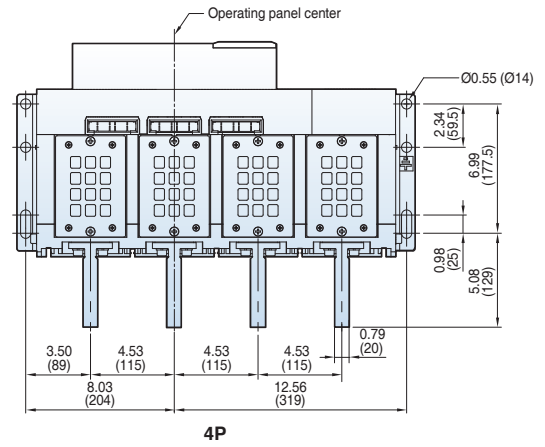

[inch (mm)]

Horizontal type

Front connection type

Dimensions

Susol

Fixed type 2500A (UAH-25E)

[inch (mm)]

Vertical
type

Dimensions

Susol

[inch (mm)]

Horizontal type

Dimensions

Susol

Fixed type 3200A (UAH-32E)

[inch (mm)]

Dimensions

Susol

Draw-out type 3200~5000A (UAH-32~50G)

[inch (mm)]

Horizontal type

Bottom view

3P

4P