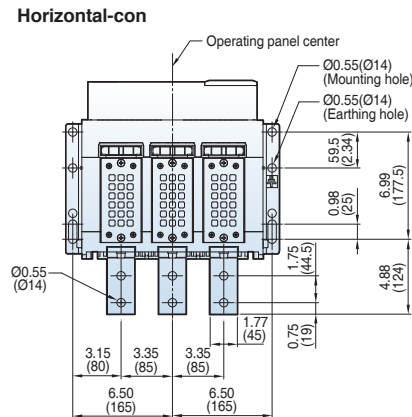

Horizontal type_3P