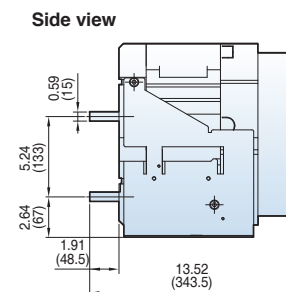

Horizontal type_3P