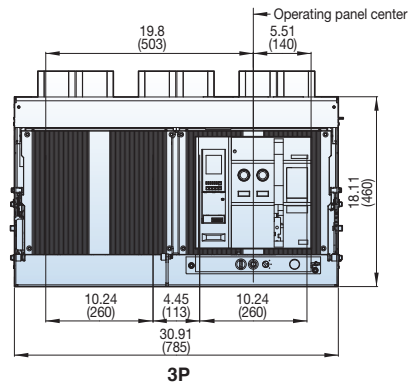

Dimensions

Susol

Draw-out type 3200~5000A (UAH-32~50G)

[inch (mm)]

Horizontal type

Bottom view

3P

4P

Back view

3P

4P

Side view

Door Frame: DF (UAH-G)

<External size>

Note) The dimensions are for drawout type.

Dimensions

Susol

Draw-out type 3200~6000A (UAH-32~60G)

[inch (mm)]

Front view

Vertical type

Bottom view

Back view

Side view