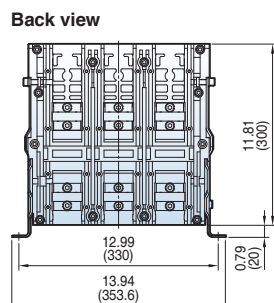

Horizontal type_3P