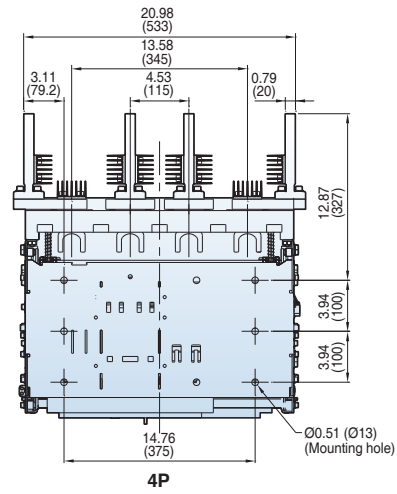

Side view

Dimensions

Susol

[inch (mm)]

Front connection type

Bottom view

Back view

Side view

Dimensions

Susol

Draw-out type 2500A (UAH-25E)

[inch (mm)]

Vertical
type

Bottom view

Back view

Side view

Dimensions

Susol

[inch (mm)]

Horizontal type

Bottom view

Back view

Side view

Dimensions

Susol

Draw-out type 3200A (UAH-32E)

[inch (mm)]

Vertical
type

Bottom view

Side view

Dimensions

Susol