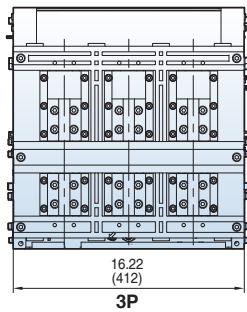

Side view

Dimensions

Susol

Draw-out type 800~2000A (UAH-08~20E)

[inch (mm)]

Horizontal type

Bottom view

Back view

Side view

Dimensions

Susol

[inch (mm)]

Front connection type

Bottom view

Back view

Side view

Dimensions

Susol

Draw-out type 2500A (UAH-25E)

[inch (mm)]

Vertical
type

Bottom view

Back view

Side view

Dimensions

Susol

[inch (mm)]

Horizontal type

Bottom view

Back view

Side view

Dimensions