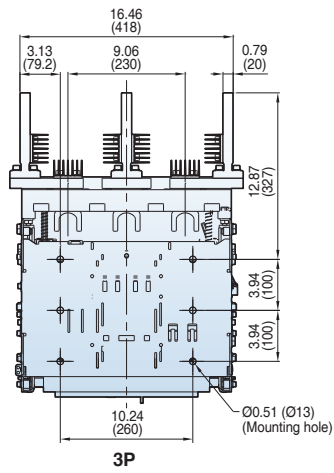

Side view

Dimensions

Susol

[inch (mm)]

Front connection type

Bottom view

Back view

Side view

Dimensions

Susol

Draw-out type 2500A (UAH-25E)

[inch (mm)]

Vertical
type

Bottom view

Back view

Side view

Dimensions

Susol

[inch (mm)]

Horizontal type

Bottom view

Back view

Side view

Dimensions

Susol

Draw-out type 3200A (UAH-32E)

[inch (mm)]

Vertical
type

Bottom view

Side view

Dimensions

Susol