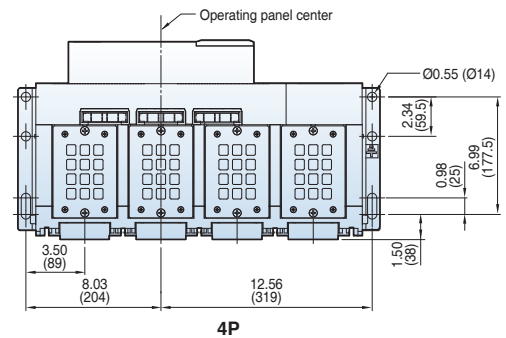

Front connection type