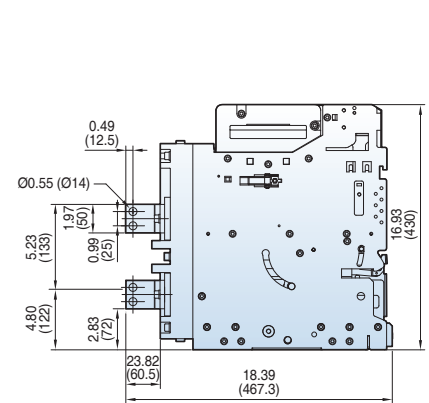

Bottom view

Vertical-con

Back view

Side view

Door Frame: DF (UAS/UAH-D/E)

<Mounting hole>

<Side hole>

<Panel cutting >

<External size>

Dim. "W"
D3 12.99(330)
D4 16.34(415)
E3 16.06(408)
E4 20.59(523)

Note) The dimensions are for drawout type.

Dimensions

Susol

Draw-out type 800~1600A (UAS-08/16D)

[inch (mm)]

Vertical type_4P

Side view

Dimensions

Susol

Draw-out type 800~2000A (UAH-08~20E)

[inch (mm)]

Horizontal type

Bottom view

Back view

Dimensions

Susol

Draw-out type 3200~5000A (UAH-32~50G)

[inch (mm)]

Horizontal type

Bottom view

3P

4P