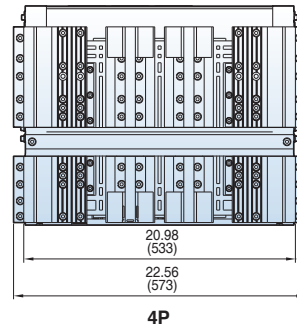

Side view

Dimensions

Susol

[inch (mm)]

Front connection type

Bottom view

Back view

Side view

Dimensions

Susol

Draw-out type 2500A (UAH-25E)

[inch (mm)]

Vertical
type

Bottom view

Back view

Side view

Dimensions

Susol

[inch (mm)]

Horizontal type

Bottom view

Back view

Side view

Dimensions

Susol

Draw-out type 3200A (UAH-32E)

[inch (mm)]

Vertical
type

Bottom view

Side view

Dimensions

Susol