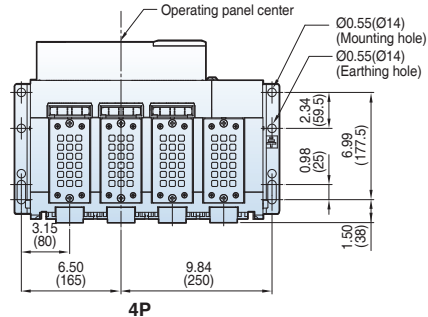

Horizontal

Horizontal-con

Back view

Side view

Front connection type

Top view

Side view

Dimensions

Bottom view

Vertical-con

Back view

Side view

Door Frame: DF (UAS/UAH-D/E)

<Mounting hole>

<Side hole>

<Panel cutting >

<External size>

Dim. "W"
D3 12.99(330)
D4 16.34(415)
E3 16.06(408)
E4 20.59(523)

Note) The dimensions are for drawout type.

Dimensions

Susol

Draw-out type 800~1600A (UAS-08/16D)

[inch (mm)]

Vertical type_4P

Dimensions

Susol

Draw-out type 3200~5000A (UAH-32~50G)

[inch (mm)]

Horizontal type

Bottom view

3P

4P