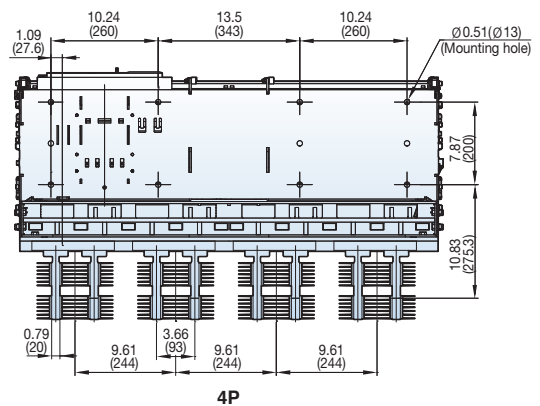

Dimensions

Susol

Draw-out type 3200~5000A (UAH-32~50G)

[inch (mm)]

Horizontal type

Bottom view

3P

4P

Back view

3P

4P

Side view

Door Frame: DF (UAH-G)

<External size>

Note) The dimensions are for drawout type.

Dimensions

Susol

Draw-out type 3200~6000A (UAH-32~60G)

[inch (mm)]

Front view

Vertical type

Bottom view

Back view

Side view