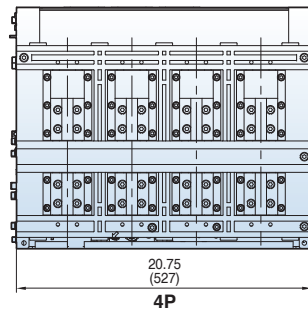

Side view

Dimensions

Susol

Draw-out type 800~2000A (UAH-08~20E)

[inch (mm)]

Horizontal type

Bottom view

Back view

Side view

Dimensions

Susol

[inch (mm)]

Front connection type

Bottom view

Back view

Side view

Dimensions

Susol

Draw-out type 2500A (UAH-25E)

[inch (mm)]

Vertical
type

Bottom view

Back view

Side view

Dimensions

Susol

[inch (mm)]

Horizontal type

Bottom view

Back view

Side view

Dimensions