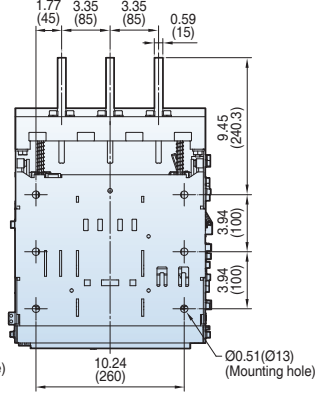

Horizontal

Horizontal-con

Back view

Side view

Front connection type

Top view

Side view

Dimensions

Bottom view

Vertical-con

Back view

Side view

Door Frame: DF (UAS/UAH-D/E)

<Mounting hole>

<Side hole>

<Panel cutting >

<External size>

Dim. "W"
D3 12.99(330)
D4 16.34(415)
E3 16.06(408)
E4 20.59(523)

Note) The dimensions are for drawout type.

Dimensions

Susol

Draw-out type 800~1600A (UAS-08/16D)

[inch (mm)]

Vertical type_4P

Dimensions

Susol

Draw-out type 3200~5000A (UAH-32~50G)

[inch (mm)]

Horizontal type

Bottom view

3P

4P