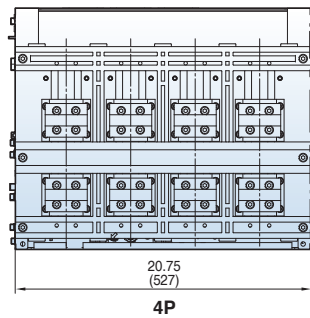

Dimensions

Susol

Draw-out type 800~2000A (UAH-08~20E)

[inch (mm)]

Front view

Vertical type

Bottom view

Back view

Side view

Dimensions

Susol

Draw-out type 800~2000A (UAH-08~20E)

[inch (mm)]

Horizontal type

Bottom view

Back view

Side view

Dimensions

Susol

[inch (mm)]

Front connection type

Bottom view

Back view

Side view

Dimensions

Susol

Draw-out type 3200~5000A (UAH-32~50G)

[inch (mm)]

Horizontal type

Bottom view

3P

4P