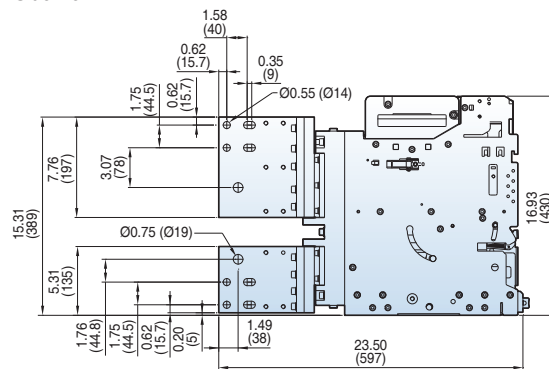

Dimensions

Susol

[inch (mm)]

Horizontal type

Bottom view

Back view

Side view

Dimensions

Susol

Draw-out type 3200A (UAH-32E)

[inch (mm)]

Vertical
type

Bottom view

Side view

Dimensions

Susol

Fixed type 3200~5000A (UAH-32~50G)

[inch (mm)]

Front view

Vertical type

Side view

Dimensions

Susol

Fixed type 3200~5000A (UAH-32~50G)

[inch (mm)]

Horizontal type

Top view

Back view

Side view

Door Frame: DF (UAH-G)

Note) The dimensions are for fixed type.

Dimensions