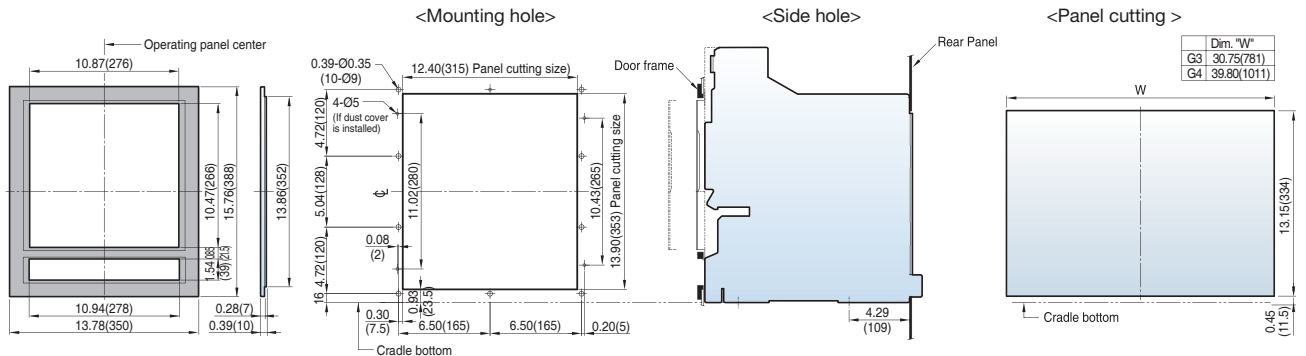

Dimensions

Susol

Draw-out type 3200~5000A (UAH-32~50G)

[inch (mm)]

Horizontal type

Bottom view

3P

4P

Back view

3P

4P

Side view

Door Frame: DF (UAH-G)

<External size>

Note) The dimensions are for drawout type.

Dimensions

Susol

Draw-out type 3200~6000A (UAH-32~60G)

[inch (mm)]

Front view

Vertical type

Bottom view

Back view

Side view