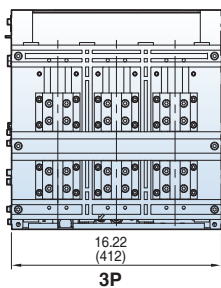

Vertical
type

Top view

3P

4P

Back view

3P

4P

Side view

Dimensions

Susol

Draw-out type 800~2000A (UAH-08~20E)

[inch (mm)]

Front view

Vertical type

Bottom view

Back view

Side view

Dimensions

Susol

Draw-out type 800~2000A (UAH-08~20E)

[inch (mm)]

Horizontal type

Bottom view

Back view

Side view

Dimensions

Susol

[inch (mm)]

Front connection type

Bottom view

Back view

Side view