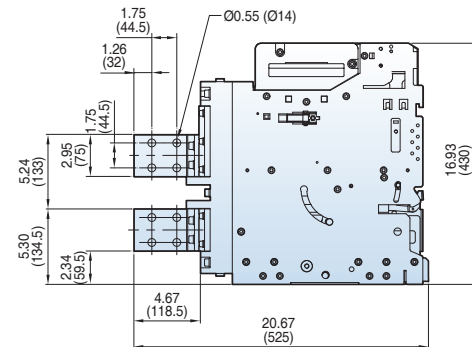

Side view

Dimensions

Susol

Draw-out type 800~2000A (UAH-08~20E)

[inch (mm)]

Horizontal type

Bottom view

Back view

Side view

Dimensions

Susol

[inch (mm)]

Front connection type

Bottom view

Back view

Side view

Dimensions

Susol

Draw-out type 2500A (UAH-25E)

[inch (mm)]

Vertical
type

Bottom view

Back view

Side view

Dimensions

Susol

[inch (mm)]

Horizontal type

Bottom view

Back view

Side view

Dimensions