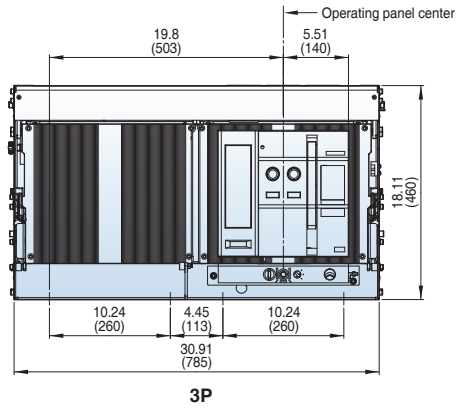

[inch (mm)]

Horizontal type

Top view

Back view

Side view

Door Frame: DF (UAH-G)

Note) The dimensions are for fixed type.

Dimensions

Susol

Draw-out type 3200~5000A (UAH-32~50G)

[inch (mm)]

Front view

Vertical type

Bottom view

Back view

Side view

Dimensions

Susol

Draw-out type 3200~5000A (UAH-32~50G)

[inch (mm)]

Horizontal type

Bottom view

3P

4P