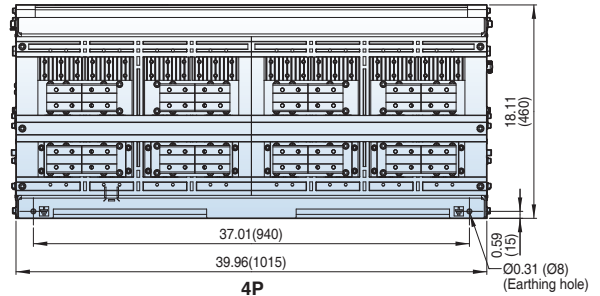

Susol

Draw-out type 3200~5000A (UAH-32~50G)

[inch (mm)]

Front view

Vertical type

Bottom view

Back view

Side view

Dimensions

Susol

Draw-out type 3200~5000A (UAH-32~50G)

[inch (mm)]

Horizontal type

Bottom view

3P

4P

Back view

3P

4P

Side view

Door Frame: DF (UAH-G)

<External size>

Note) The dimensions are for drawout type.

Dimensions

Susol

Draw-out type 3200~6000A (UAH-32~60G)

[inch (mm)]

Front view

Vertical type

Bottom view

Back view

Side view