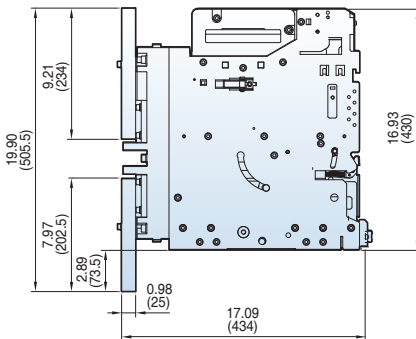

Side view

Dimensions

Susol

Draw-out type 800~2000A (UAH-08~20E)

[inch (mm)]

Horizontal type

Bottom view

Back view

Side view

Dimensions

Susol

[inch (mm)]

Front connection type

Bottom view

Back view

Side view

Dimensions

Susol

Draw-out type 2500A (UAH-25E)

[inch (mm)]

Vertical
type

Bottom view

Back view

Side view

Dimensions

Susol

[inch (mm)]

Horizontal type

Bottom view

Back view

Side view

Dimensions