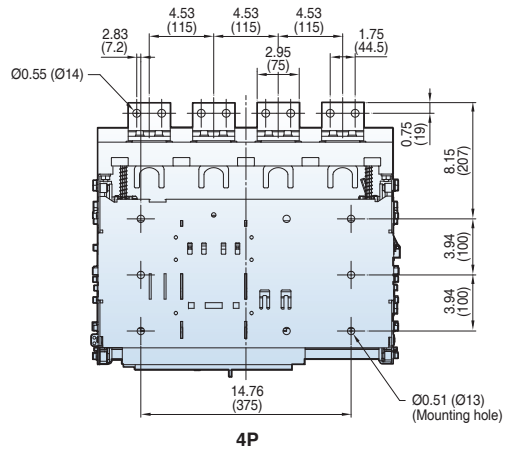

Dimensions

Susol

Draw-out type 800~2000A (UAH-08~20E)

[inch (mm)]

Front view

Vertical type

Bottom view

Back view

Side view

Dimensions

Susol

Draw-out type 800~2000A (UAH-08~20E)

[inch (mm)]

Horizontal type

Bottom view

Back view

Side view

Dimensions

Susol

[inch (mm)]

Front connection type

Bottom view

Back view

Side view

Dimensions

Susol

[inch (mm)]

Horizontal type

Bottom view

Back view

Side view

Dimensions