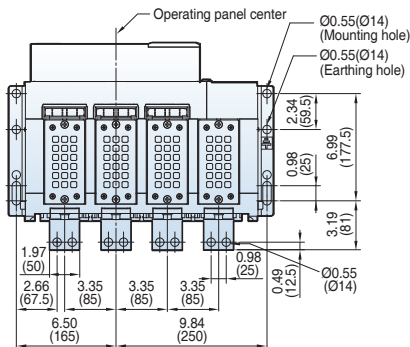

Horizontal

Horizontal-con

Back view

Side view

Front connection type

Top view

Side view

Dimensions

<External size>

Dim. "W"
D3 12.99(330)
D4 16.34(415)
E3 16.06(408)
E4 20.59(523)

Note) The dimensions are for drawout type.

Dimensions

Susol

Draw-out type 800~1600A (UAS-08/16D)

[inch (mm)]

Vertical type_4P

Side view

Dimensions

Susol

Draw-out type 800~2000A (UAH-08~20E)

[inch (mm)]

Horizontal type

Bottom view

Back view

Dimensions

Susol

Draw-out type 3200~5000A (UAH-32~50G)

[inch (mm)]

Horizontal type

Bottom view

3P

4P