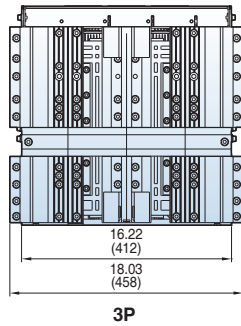

Side view

Dimensions

Susol

[inch (mm)]

Front connection type

Bottom view

Back view

Side view

Dimensions

Susol

Draw-out type 2500A (UAH-25E)

[inch (mm)]

Vertical
type

Bottom view

Back view

Side view

Dimensions

Susol

[inch (mm)]

Horizontal type

Bottom view

Back view

Side view

Dimensions

Susol

Draw-out type 3200A (UAH-32E)

[inch (mm)]

Vertical
type

Bottom view

Side view

Dimensions

Susol