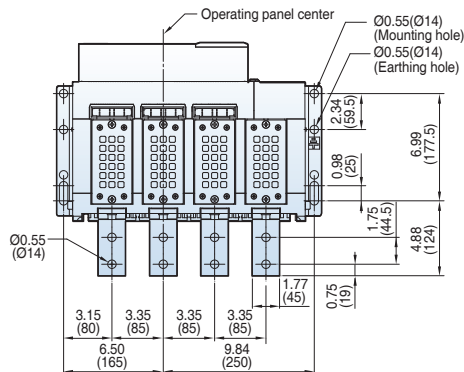

Horizontal

Horizontal-con

Back view

Side view

Front connection type

Top view

Side view

Dimensions

<External size>

Dim. "W"
D3 12.99(330)
D4 16.34(415)
E3 16.06(408)
E4 20.59(523)

Note) The dimensions are for drawout type.

Dimensions

Susol

Draw-out type 800~1600A (UAS-08/16D)

[inch (mm)]

Vertical type_4P

Side view

Dimensions

Susol

Draw-out type 800~2000A (UAH-08~20E)

[inch (mm)]

Horizontal type

Bottom view

Back view

Dimensions

Susol

Draw-out type 3200~5000A (UAH-32~50G)

[inch (mm)]

Horizontal type

Bottom view

3P

4P