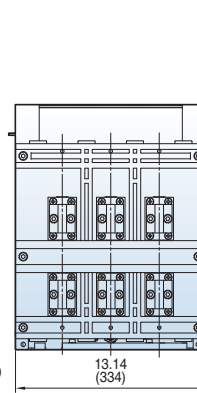

Horizontal

Horizontal-con

Back view

Side view

Front connection type

Top view

Side view

Dimensions

Bottom view

Vertical-con

Back view

Side view

Door Frame: DF (UAS/UAH-D/E)

<Mounting hole>

<Side hole>

<Panel cutting >

<External size>

Dim. "W"
D3 12.99(330)
D4 16.34(415)
E3 16.06(408)
E4 20.59(523)

Note) The dimensions are for drawout type.

Dimensions

Susol

Draw-out type 800~1600A (UAS-08/16D)

[inch (mm)]

Vertical type_4P

Dimensions

Susol

Draw-out type 3200~5000A (UAH-32~50G)

[inch (mm)]

Horizontal type

Bottom view

3P

4P