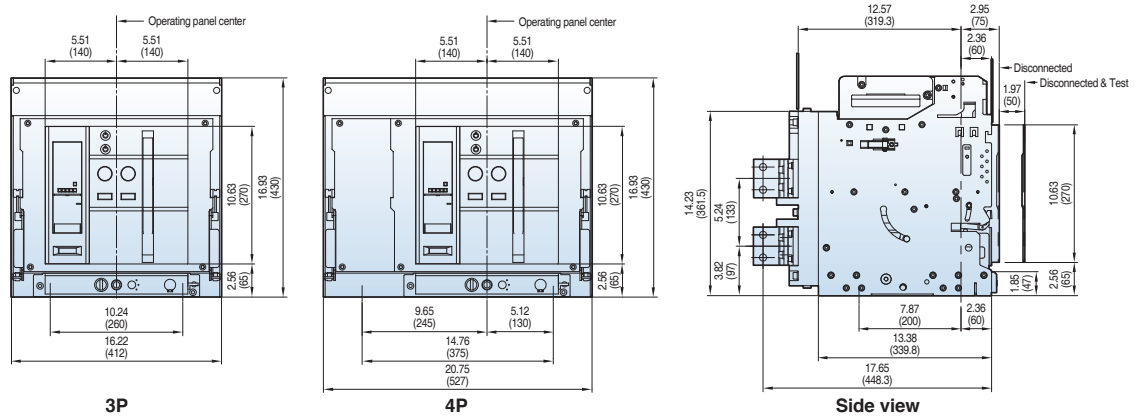

Vertical
type

Top view

3P

4P

Back view

3P

4P

Side view

Dimensions

Susol

Draw-out type 800~2000A (UAH-08~20E)

[inch (mm)]

Front view

Vertical type

Bottom view

Back view

Side view

Dimensions

Susol

Draw-out type 800~2000A (UAH-08~20E)

[inch (mm)]

Horizontal type

Bottom view

Back view

Dimensions

Susol

Draw-out type 3200~5000A (UAH-32~50G)

[inch (mm)]

Horizontal type

Bottom view

3P

4P