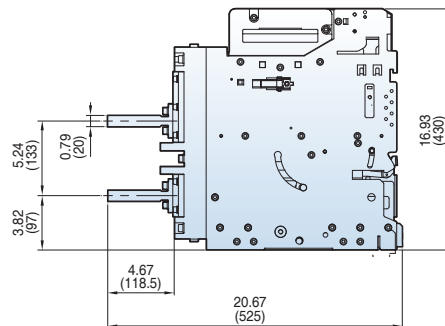

Side view

Dimensions

Susol

[inch (mm)]

Front connection type

Bottom view

Back view

Side view

Dimensions

Susol

Draw-out type 2500A (UAH-25E)

[inch (mm)]

Vertical
type

Bottom view

Back view

Side view

Dimensions

Susol

[inch (mm)]

Horizontal type

Bottom view

Back view

Side view

Dimensions

Susol

Draw-out type 3200A (UAH-32E)

[inch (mm)]

Vertical
type

Bottom view

Side view

Dimensions

Susol