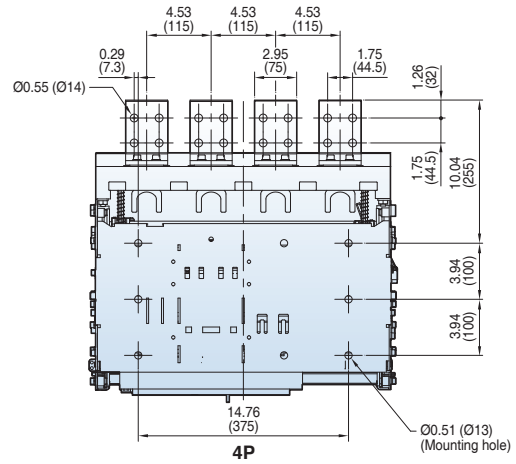

Side view

Dimensions

Susol

[inch (mm)]

Front connection type

Bottom view

Back view

Side view

Dimensions

Susol

Draw-out type 2500A (UAH-25E)

[inch (mm)]

Vertical
type

Bottom view

Back view

Side view

Dimensions

Susol

[inch (mm)]

Horizontal type

Bottom view

Back view

Side view

Dimensions

Dimensions

Susol

Draw-out type 3200~5000A (UAH-32~50G)

[inch (mm)]

Horizontal type

Bottom view

3P

4P