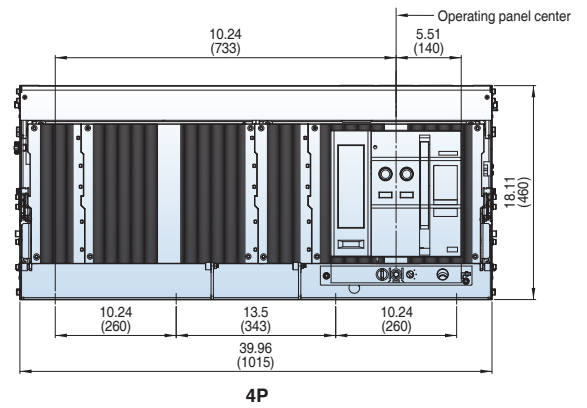

[inch (mm)]

Horizontal type

Top view

Back view

Side view

Door Frame: DF (UAH-G)

Note) The dimensions are for fixed type.

Dimensions

Susol

Draw-out type 3200~5000A (UAH-32~50G)

[inch (mm)]

Front view

Vertical type

Bottom view

Back view

Side view

Dimensions

Susol

Draw-out type 3200~5000A (UAH-32~50G)

[inch (mm)]

Horizontal type

Bottom view

3P

4P