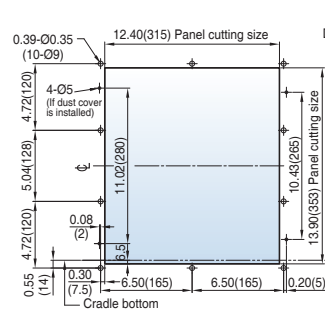

Bottom view

Vertical-con

Back view

Side view

Door Frame: DF (UAS/UAH-D/E)

<Mounting hole>

<Side hole>

<Panel cutting >

<External size>

Dim. "W"
D3 12.99(330)
D4 16.34(415)
E3 16.06(408)
E4 20.59(523)

Note) The dimensions are for drawout type.

Dimensions

Susol

Draw-out type 800~1600A (UAS-08/16D)

[inch (mm)]

Vertical type_4P

Side view

Dimensions

Susol

Draw-out type 800~2000A (UAH-08~20E)

[inch (mm)]

Horizontal type

Bottom view

Back view

Dimensions

Susol

Draw-out type 3200~5000A (UAH-32~50G)

[inch (mm)]

Horizontal type

Bottom view

3P

4P