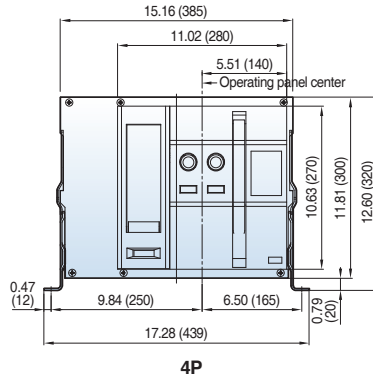

Dimensions

Susol

Fixed type 800~1600A (UAS-08/16D)

[inch (mm)]

Front view

Front view