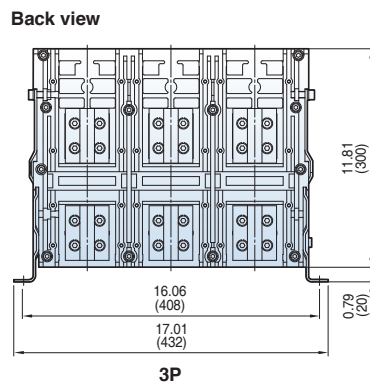

<External size>

Dim. "W"
D3 12.99(330)
D4 16.34(415)
E3 16.06(408)
E4 20.59(523)

Note) The dimensions are for drawout type.

Dimensions

Susol

Draw-out type 800~1600A (UAS-08/16D)

[inch (mm)]

Vertical type_4P

[inch (mm)]

Horizontal type

Front connection type

Dimensions

Susol

Fixed type 2500A (UAH-25E)

[inch (mm)]

Vertical
type

Dimensions

Susol

[inch (mm)]

Horizontal type

Dimensions

Susol

Fixed type 3200A (UAH-32E)

[inch (mm)]

Dimensions

Susol

Draw-out type 3200~5000A (UAH-32~50G)

[inch (mm)]

Horizontal type

Bottom view

3P

4P