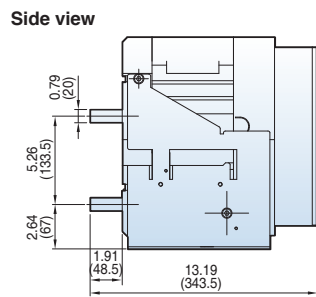

<External size>

Dim. "W"
D3 12.99(330)
D4 16.34(415)
E3 16.06(408)
E4 20.59(523)

Note) The dimensions are for drawout type.

Dimensions

Susol

Draw-out type 800~1600A (UAS-08/16D)

[inch (mm)]

Vertical type_4P

Horizontal type_3P

Dimensions

Susol

[inch (mm)]

Horizontal type_4P

Front connection type

Dimensions

Susol

Fixed type 800~2000A (UAH-08~20E)

[inch (mm)]

Front view

Vertical type

Top view

Side view

Dimensions

Susol

[inch (mm)]

Horizontal type

Front connection type

Dimensions

Susol

Fixed type 2500A (UAH-25E)

[inch (mm)]

Vertical
type