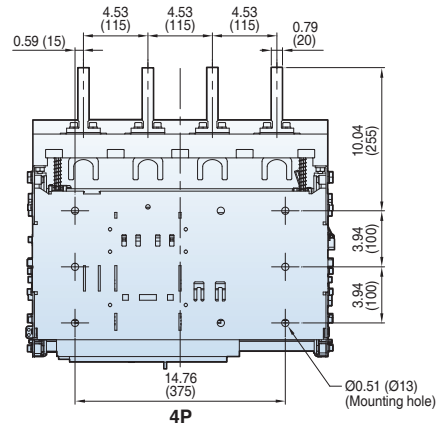

Side view

Dimensions

Susol

[inch (mm)]

Front connection type

Bottom view

Back view

Side view

Dimensions

Susol

Draw-out type 2500A (UAH-25E)

[inch (mm)]

Vertical
type

Bottom view

Back view

Side view

Dimensions

Susol

[inch (mm)]

Horizontal type

Bottom view

Back view

Side view

Dimensions

Dimensions

Susol

Draw-out type 3200~5000A (UAH-32~50G)

[inch (mm)]

Horizontal type

Bottom view

3P

4P