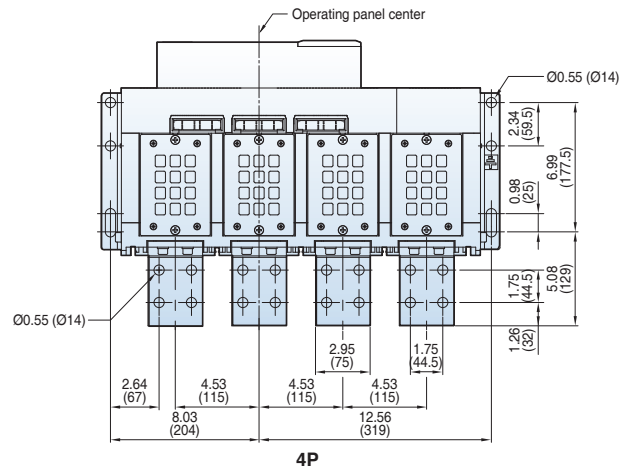

Dimensions

Susol

[inch (mm)]

Horizontal type