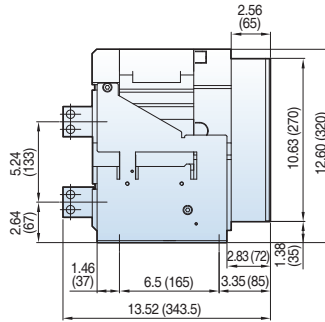

Dimensions

Susol

Fixed type 800~1600A (UAS-08/16D)

[inch (mm)]

Front view

Front view

Side view

Vertical type_3P

Vertical

Vertical-con

Back view

Side view

Door Frame: DF (UAS/UAH-D/E)

Note) The dimensions are for fixed type.

Dimensions

Susol

<External size>

Dim. "W"
D3 12.99(330)
D4 16.34(415)
E3 16.06(408)
E4 20.59(523)

Note) The dimensions are for drawout type.

Dimensions

Susol

Draw-out type 800~1600A (UAS-08/16D)

[inch (mm)]

Vertical type_4P

Side view

Dimensions

Susol

Draw-out type 800~2000A (UAH-08~20E)

[inch (mm)]

Horizontal type

Bottom view

Back view