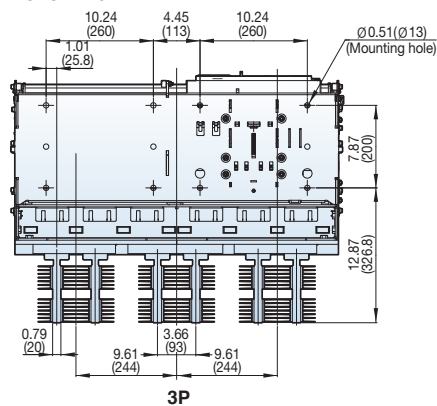

Dimensions

Susol

Draw-out type 3200~5000A (UAH-32~50G)

[inch (mm)]

Horizontal type

Bottom view

3P

4P

Back view

3P

4P

Side view

Door Frame: DF (UAH-G)

<External size>

Note) The dimensions are for drawout type.

Dimensions

Susol

Draw-out type 3200~6000A (UAH-32~60G)

[inch (mm)]

Front view

Vertical type

Bottom view

Back view

Side view