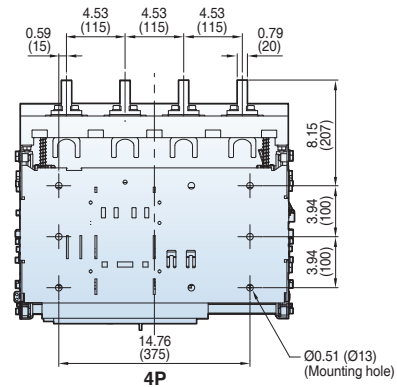

Dimensions

Susol

Draw-out type 800~2000A (UAH-08~20E)

[inch (mm)]

Front view

Vertical type

Bottom view

Back view

Side view

Dimensions

Susol

Draw-out type 800~2000A (UAH-08~20E)

[inch (mm)]

Horizontal type

Bottom view

Back view

Side view

Dimensions

Susol

[inch (mm)]

Front connection type

Bottom view

Back view

Side view

Dimensions

Susol

Draw-out type 3200~5000A (UAH-32~50G)

[inch (mm)]

Horizontal type

Bottom view

3P

4P