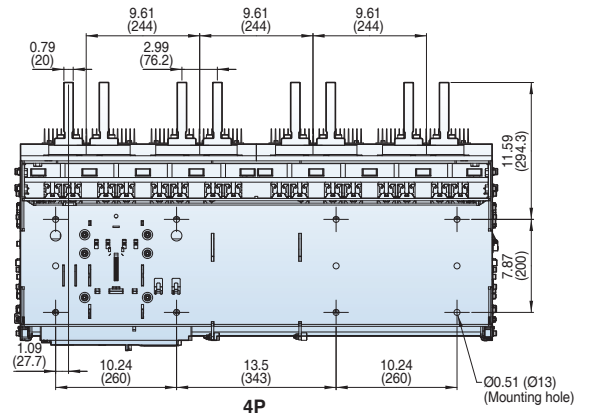

[inch (mm)]

Horizontal type

Top view

Back view

Side view

Door Frame: DF (UAH-G)

Note) The dimensions are for fixed type.

Dimensions

Susol

Draw-out type 3200~5000A (UAH-32~50G)

[inch (mm)]

Front view

Vertical type

Bottom view

Back view

Side view

Dimensions

Susol

Draw-out type 3200~5000A (UAH-32~50G)

[inch (mm)]

Horizontal type

Bottom view

3P

4P

Back view

3P

4P

Side view

Door Frame: DF (UAH-G)

<External size>

Note) The dimensions are for drawout type.

Dimensions