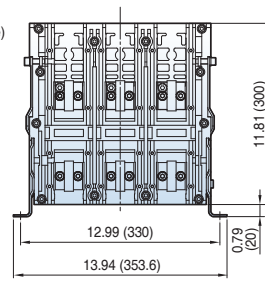

Dimensions

Susol

Fixed type 800~1600A (UAS-08/16D)

[inch (mm)]

Front view

Front view

Side view

Vertical type_3P

Vertical

Vertical-con

Back view

Side view

Door Frame: DF (UAS/UAH-D/E)

Note) The dimensions are for fixed type.

Dimensions

Susol

<External size>

Dim. "W"
D3 12.99(330)
D4 16.34(415)
E3 16.06(408)
E4 20.59(523)

Note) The dimensions are for drawout type.

Dimensions

Susol

Draw-out type 800~1600A (UAS-08/16D)

[inch (mm)]

Vertical type_4P

Side view

Dimensions

Susol

Draw-out type 800~2000A (UAH-08~20E)

[inch (mm)]

Horizontal type

Bottom view

Back view