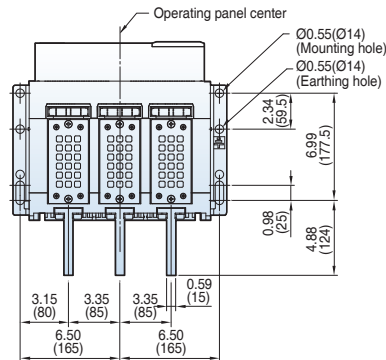

Dimensions

Susol

Fixed type 800~1600A (UAS-08/16D)

[inch (mm)]

Front view

Front view

Side view

Vertical type_3P

Vertical

Vertical-con

Back view

Side view

Door Frame: DF (UAS/UAH-D/E)

Note) The dimensions are for fixed type.

Dimensions

Susol

<External size>

Dim. "W"
D3 12.99(330)
D4 16.34(415)
E3 16.06(408)
E4 20.59(523)

Note) The dimensions are for drawout type.

Dimensions

Susol

Draw-out type 800~1600A (UAS-08/16D)

[inch (mm)]

Vertical type_4P

Side view

Dimensions

Susol

Draw-out type 800~2000A (UAH-08~20E)

[inch (mm)]

Horizontal type

Bottom view

Back view