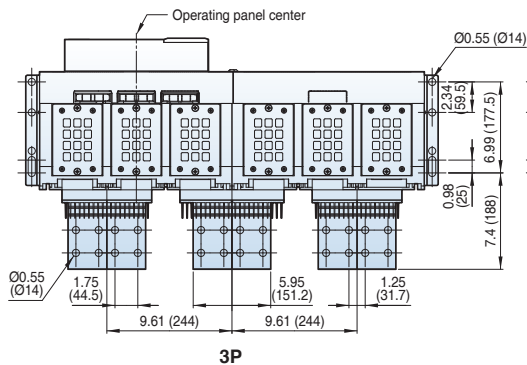

Dimensions

Susol

[inch (mm)]

Horizontal type

Bottom view

Back view

Side view

Dimensions

Susol

Draw-out type 3200A (UAH-32E)

[inch (mm)]

Vertical
type

Bottom view

Side view

Dimensions

Susol

Fixed type 3200~5000A (UAH-32~50G)

[inch (mm)]

Front view

Vertical type

Side view

Dimensions

Susol

Fixed type 3200~5000A (UAH-32~50G)

[inch (mm)]

Horizontal type

Top view

Back view

Side view

Door Frame: DF (UAH-G)

Note) The dimensions are for fixed type.

Dimensions