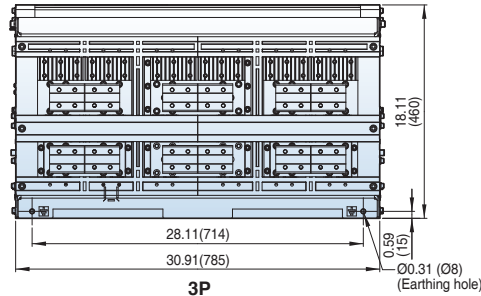

Susol

Draw-out type 3200~5000A (UAH-32~50G)

[inch (mm)]

Front view

Vertical type

Bottom view

Back view

Side view

Dimensions

Susol

Draw-out type 3200~5000A (UAH-32~50G)

[inch (mm)]

Horizontal type

Bottom view

3P

4P

Back view

3P

4P

Side view

Door Frame: DF (UAH-G)

<External size>

Note) The dimensions are for drawout type.

Dimensions

Susol

Draw-out type 3200~6000A (UAH-32~60G)

[inch (mm)]

Front view

Vertical type

Bottom view

Back view

Side view