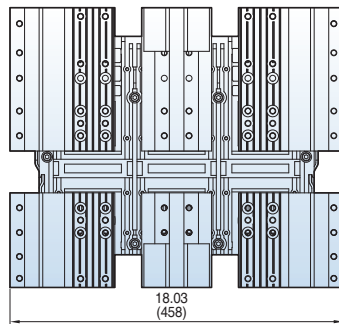

Vertical
type

Top view

3P

4P

Back view

3P

4P

Side view

Dimensions

Susol

Draw-out type 800~2000A (UAH-08~20E)

[inch (mm)]

Front view

Vertical type

Bottom view

Back view

Side view

Dimensions

Susol

Draw-out type 800~2000A (UAH-08~20E)

[inch (mm)]

Horizontal type

Bottom view

Back view

Side view

Dimensions

Susol

[inch (mm)]

Front connection type

Bottom view

Back view

Side view