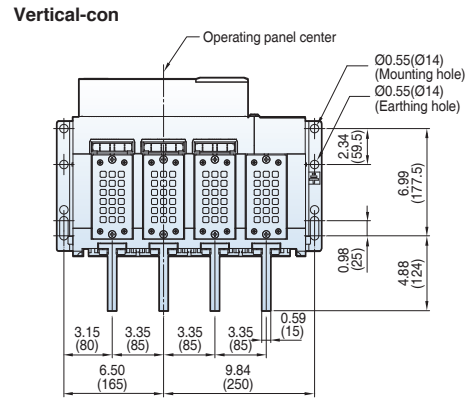

Dimensions

Susol

[inch (mm)]

Vertical type_4P