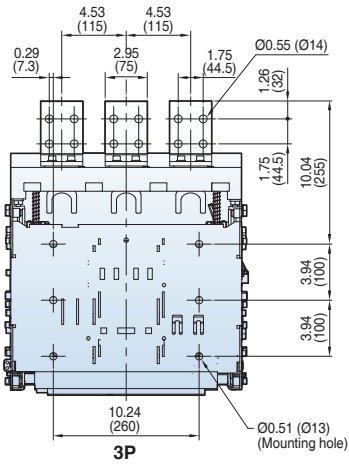

Side view

Dimensions

Susol

[inch (mm)]

Front connection type

Bottom view

Back view

Side view

Dimensions

Susol

Draw-out type 2500A (UAH-25E)

[inch (mm)]

Vertical
type

Bottom view

Back view

Side view

Dimensions

Susol

[inch (mm)]

Horizontal type

Bottom view

Back view

Side view

Dimensions

Dimensions

Susol

Draw-out type 3200~5000A (UAH-32~50G)

[inch (mm)]

Horizontal type

Bottom view

3P

4P