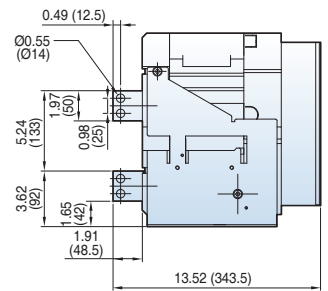

Vertical

Vertical-con

Back view

Side view

Door Frame: DF (UAS/UAH-D/E)

Note) The dimensions are for fixed type.

Dimensions

Susol

Horizontal

Horizontal-con

Back view

Side view

Front connection type

Top view

Side view

Dimensions

<External size>

Dim. "W"
D3 12.99(330)
D4 16.34(415)
E3 16.06(408)
E4 20.59(523)

Note) The dimensions are for drawout type.

Dimensions

Susol

Draw-out type 800~1600A (UAS-08/16D)

[inch (mm)]

Vertical type_4P

Side view

Dimensions

Susol

Draw-out type 800~2000A (UAH-08~20E)

[inch (mm)]

Horizontal type

Bottom view

Back view