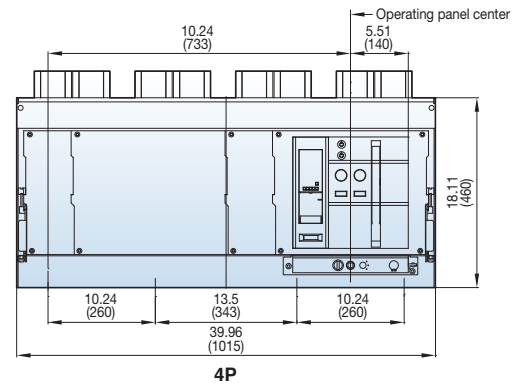

Susol

Draw-out type 3200~5000A (UAH-32~50G)

[inch (mm)]

Front view

Vertical type

Bottom view

Back view

Side view

Dimensions

Susol

Draw-out type 3200~5000A (UAH-32~50G)

[inch (mm)]

Horizontal type

Bottom view

3P

4P

Back view

3P

4P

Side view

Door Frame: DF (UAH-G)

<External size>

Note) The dimensions are for drawout type.

Dimensions

Susol

Draw-out type 3200~6000A (UAH-32~60G)

[inch (mm)]

Front view

Vertical type

Bottom view

Back view

Side view