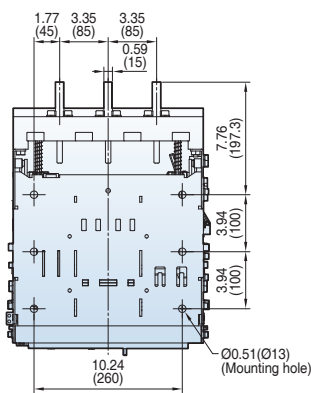

Horizontal

Horizontal-con

Back view

Side view

Front connection type

Top view

Side view

Dimensions

Bottom view

Vertical-con

Back view

Side view

Door Frame: DF (UAS/UAH-D/E)

<Mounting hole>

<Side hole>

<Panel cutting >

<External size>

Dim. "W"
D3 12.99(330)
D4 16.34(415)
E3 16.06(408)
E4 20.59(523)

Note) The dimensions are for drawout type.

Dimensions

Susol

Draw-out type 800~1600A (UAS-08/16D)

[inch (mm)]

Vertical type_4P

Dimensions

Susol

Draw-out type 3200~5000A (UAH-32~50G)

[inch (mm)]

Horizontal type

Bottom view

3P

4P