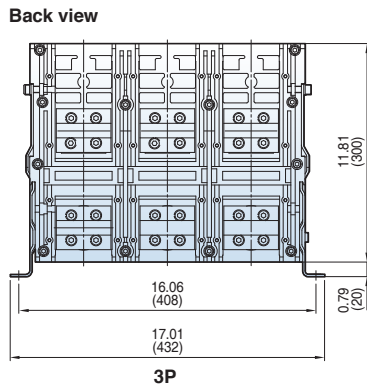

<External size>

Dim. "W"
D3 12.99(330)
D4 16.34(415)
E3 16.06(408)
E4 20.59(523)

Note) The dimensions are for drawout type.

Dimensions

Susol

Draw-out type 800~1600A (UAS-08/16D)

[inch (mm)]

Vertical type_4P

[inch (mm)]

Horizontal type

Front connection type

Dimensions

Susol

Fixed type 2500A (UAH-25E)

[inch (mm)]

Vertical
type

Dimensions

Susol

[inch (mm)]

Horizontal type

Dimensions

Susol

Fixed type 3200A (UAH-32E)

[inch (mm)]

Dimensions

Susol

Draw-out type 3200~5000A (UAH-32~50G)

[inch (mm)]

Horizontal type

Bottom view

3P

4P