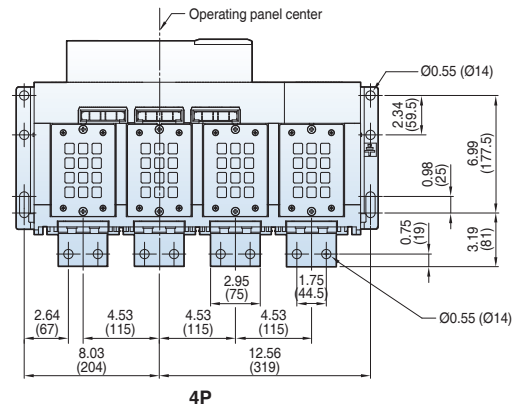

Dimensions

Susol

[inch (mm)]

Horizontal type