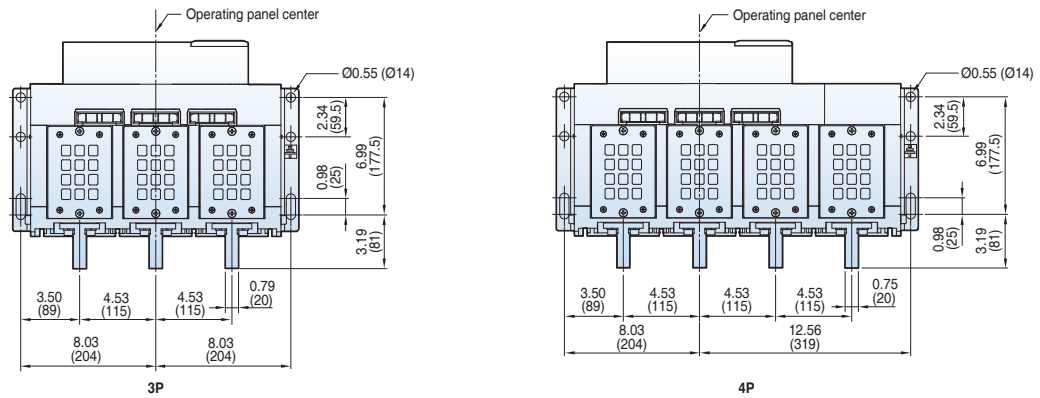

Fixed type 800~2000A (UAH-08~20E)

[inch (mm)]

Front view

Vertical type

Top view

Side view

Dimensions

Susol