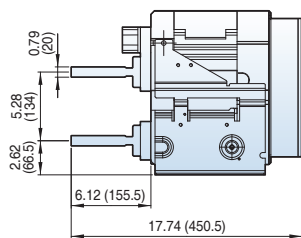

Fixed type 3200~5000A (UAH-32~50G)

[inch (mm)]

Front view

Vertical type

Side view

Dimensions

Susol

Fixed type 3200~5000A (UAH-32~50G)

[inch (mm)]

Horizontal type

Top view

Back view

Side view

Door Frame: DF (UAH-G)

Note) The dimensions are for fixed type.

Dimensions

Susol

Draw-out type 3200~5000A (UAH-32~50G)

[inch (mm)]

Front view

Vertical type

Bottom view

Back view

Side view

Dimensions

Susol

Draw-out type 3200~5000A (UAH-32~50G)

[inch (mm)]

Horizontal type

Bottom view

3P

4P