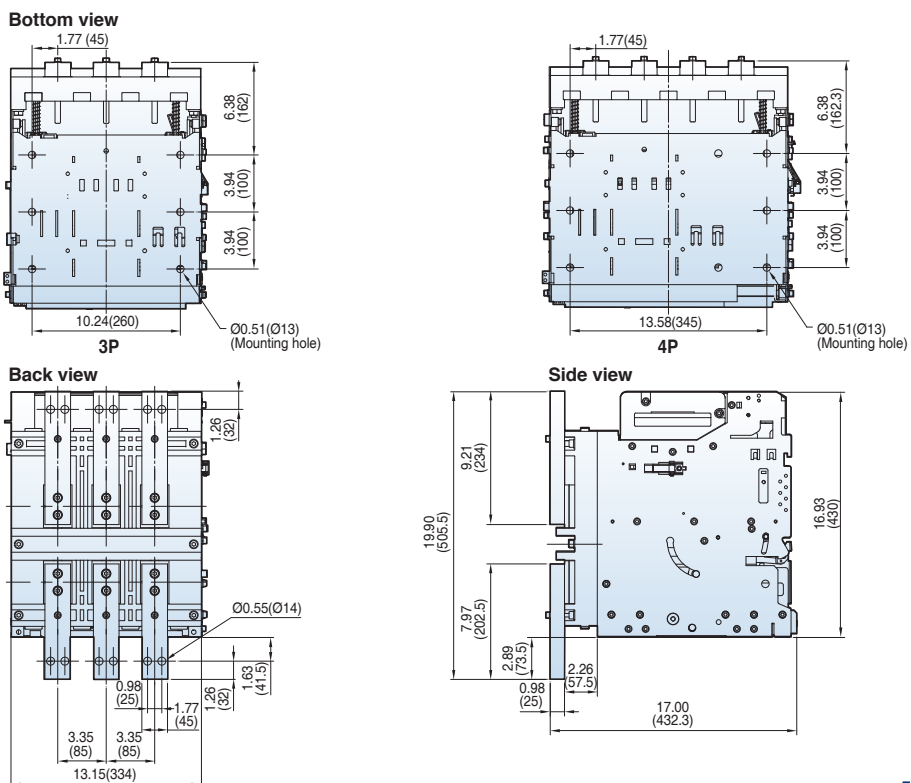

<External size>

Dim. "W"
D3 12.99(330)
D4 16.34(415)
E3 16.06(408)
E4 20.59(523)

Note) The dimensions are for drawout type.

Dimensions

Susol

Draw-out type 800~1600A (UAS-08/16D)

[inch (mm)]

Vertical type_4P

Horizontal type_3P

Dimensions

Susol

[inch (mm)]

Horizontal type_4P

Front connection type

Dimensions

Susol

Fixed type 800~2000A (UAH-08~20E)

[inch (mm)]

Front view

Vertical type

Top view

Side view

Dimensions

Susol

Side view

Dimensions

Susol

Draw-out type 800~2000A (UAH-08~20E)

[inch (mm)]

Horizontal type

Bottom view

Back view