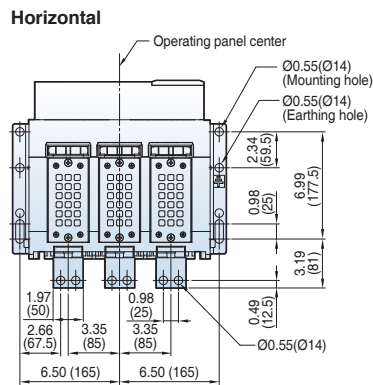

Horizontal type_3P