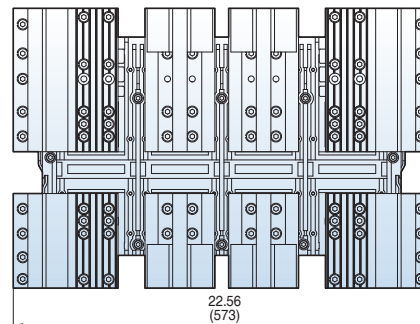

Vertical
type

Top view

3P

4P

Back view

3P

4P

Side view

Dimensions

Susol

Draw-out type 800~2000A (UAH-08~20E)

[inch (mm)]

Front view

Vertical type

Bottom view

Back view

Side view

Dimensions

Susol

Draw-out type 800~2000A (UAH-08~20E)

[inch (mm)]

Horizontal type

Bottom view

Back view

Side view

Dimensions

Susol

[inch (mm)]

Front connection type

Bottom view

Back view

Side view