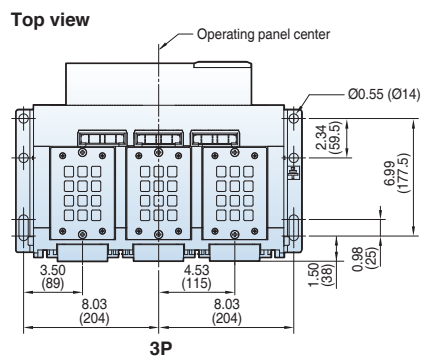

Front connection type