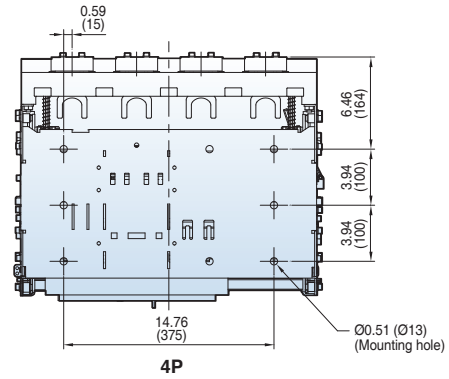

Side view

Dimensions

Susol

Draw-out type 800~2000A (UAH-08~20E)

[inch (mm)]

Horizontal type

Bottom view

Back view

Side view

Dimensions

Susol

[inch (mm)]

Front connection type

Bottom view

Back view

Side view

Dimensions

Susol

Draw-out type 2500A (UAH-25E)

[inch (mm)]

Vertical
type

Bottom view

Back view

Side view

Dimensions

Susol

[inch (mm)]

Horizontal type

Bottom view

Back view

Side view

Dimensions