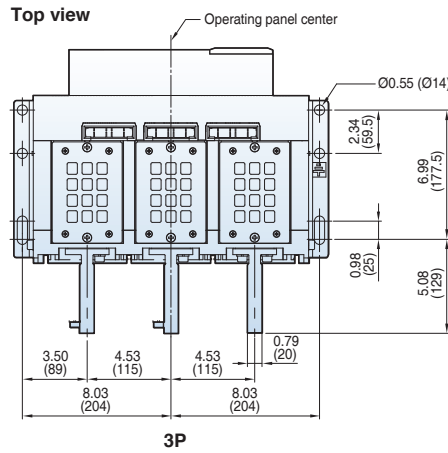

<External size>

Dim. "W"
D3 12.99(330)
D4 16.34(415)
E3 16.06(408)
E4 20.59(523)

Note) The dimensions are for drawout type.

Dimensions

Susol

Draw-out type 800~1600A (UAS-08/16D)

[inch (mm)]

Vertical type_4P

[inch (mm)]

Horizontal type

Front connection type

Dimensions

Susol

Fixed type 2500A (UAH-25E)

[inch (mm)]

Vertical
type

Side view

Dimensions

Susol

Draw-out type 800~2000A (UAH-08~20E)

[inch (mm)]

Horizontal type

Bottom view

Back view

Dimensions

Susol

Draw-out type 3200~5000A (UAH-32~50G)

[inch (mm)]

Horizontal type

Bottom view

3P

4P