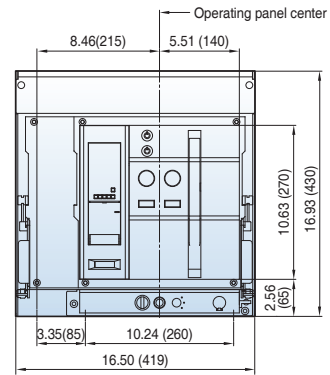

4P

Vertical type_3P