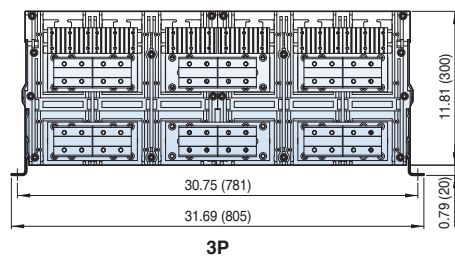

Dimensions

Susol

[inch (mm)]

Horizontal type

Bottom view

Back view

Side view

Dimensions

Susol

Draw-out type 3200A (UAH-32E)

[inch (mm)]

Vertical
type

Bottom view

Side view

Dimensions

Susol

Fixed type 3200~5000A (UAH-32~50G)

[inch (mm)]

Front view

Vertical type

Side view

Dimensions

Susol

Fixed type 3200~5000A (UAH-32~50G)

[inch (mm)]

Horizontal type

Top view

Back view

Side view

Door Frame: DF (UAH-G)

Note) The dimensions are for fixed type.

Dimensions