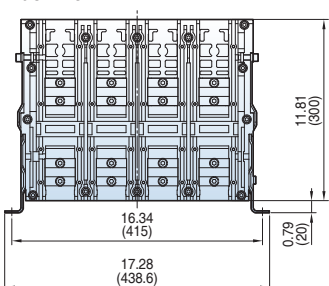

Vertical

Vertical-con

Back view

Side view

Door Frame: DF (UAS/UAH-D/E)

Note) The dimensions are for fixed type.

Dimensions

Susol

[inch (mm)]

Vertical type_4P

Horizontal type_3P

Dimensions

Susol

Fixed type 800~1600A (UAS-08/16D)

[inch (mm)]

Horizontal type_4P

Horizontal

Horizontal-con

Back view

Side view

Front connection type

Top view

Side view

Dimensions

<External size>

Dim. "W"
D3 12.99(330)
D4 16.34(415)
E3 16.06(408)
E4 20.59(523)

Note) The dimensions are for drawout type.

Dimensions

Susol

Draw-out type 800~1600A (UAS-08/16D)

[inch (mm)]

Vertical type_4P