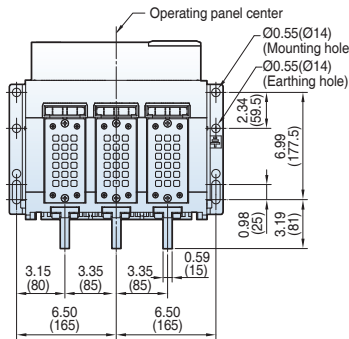

Vertical

Vertical-con

Back view

Side view

Door Frame: DF (UAS/UAH-D/E)

Note) The dimensions are for fixed type.

Dimensions

Susol

Side view

Dimensions

Susol

Draw-out type 800~2000A (UAH-08~20E)

[inch (mm)]

Horizontal type

Bottom view

Back view