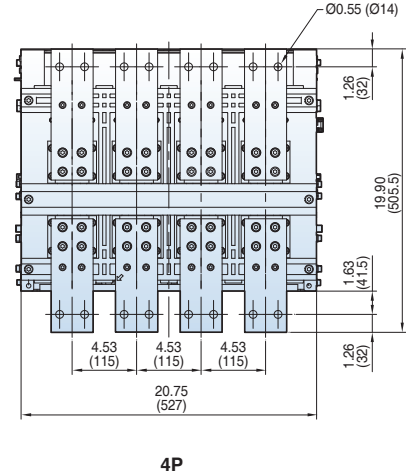

Side view

Dimensions

Susol

Draw-out type 800~2000A (UAH-08~20E)

[inch (mm)]

Horizontal type

Bottom view

Back view

Side view

Dimensions

Susol

[inch (mm)]

Front connection type

Bottom view

Back view

Side view

Dimensions

Susol

Draw-out type 2500A (UAH-25E)

[inch (mm)]

Vertical
type

Bottom view

Back view

Side view

Dimensions

Susol

[inch (mm)]

Horizontal type

Bottom view

Back view

Side view

Dimensions