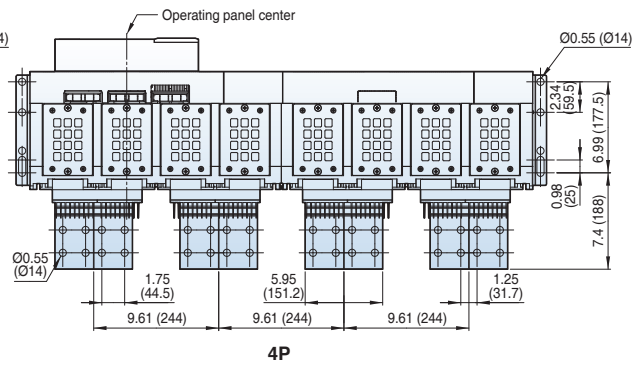

Dimensions

Susol

[inch (mm)]

Horizontal type

Bottom view

Back view

Side view

Dimensions

Susol

Draw-out type 3200A (UAH-32E)

[inch (mm)]

Vertical
type

Bottom view

Side view

Dimensions

Susol

Fixed type 3200~5000A (UAH-32~50G)

[inch (mm)]

Front view

Vertical type

Side view

Dimensions

Susol

Fixed type 3200~5000A (UAH-32~50G)

[inch (mm)]

Horizontal type

Top view

Back view

Side view

Door Frame: DF (UAH-G)

Note) The dimensions are for fixed type.

Dimensions