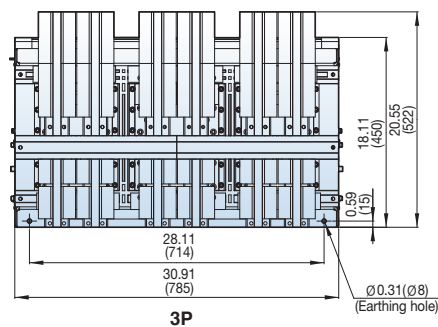

[inch (mm)]

Horizontal type

Top view

Back view

Side view

Door Frame: DF (UAH-G)

Note) The dimensions are for fixed type.

Dimensions

Dimensions

Susol

Draw-out type 3200~5000A (UAH-32~50G)

[inch (mm)]

Horizontal type

Bottom view

3P

4P

Back view

3P

4P

Side view

Door Frame: DF (UAH-G)

<External size>

Note) The dimensions are for drawout type.

Dimensions

Susol

Draw-out type 3200~6000A (UAH-32~60G)

[inch (mm)]

Front view

Vertical type

Bottom view

Back view

Side view