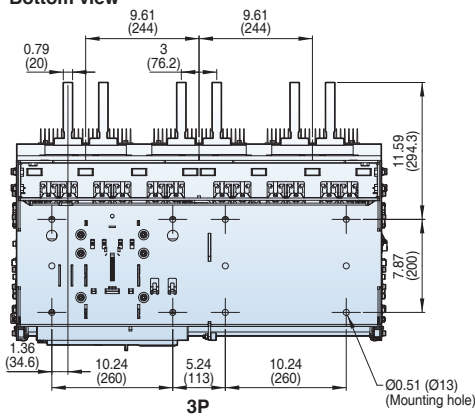

[inch (mm)]

Horizontal type

Top view

Back view

Side view

Door Frame: DF (UAH-G)

Note) The dimensions are for fixed type.

Dimensions

Susol

Draw-out type 3200~5000A (UAH-32~50G)

[inch (mm)]

Front view

Vertical type

Bottom view

Back view

Side view

Dimensions

Susol

Draw-out type 3200~5000A (UAH-32~50G)

[inch (mm)]

Horizontal type

Bottom view

3P

4P

Back view

3P

4P

Side view

Door Frame: DF (UAH-G)

<External size>

Note) The dimensions are for drawout type.

Dimensions