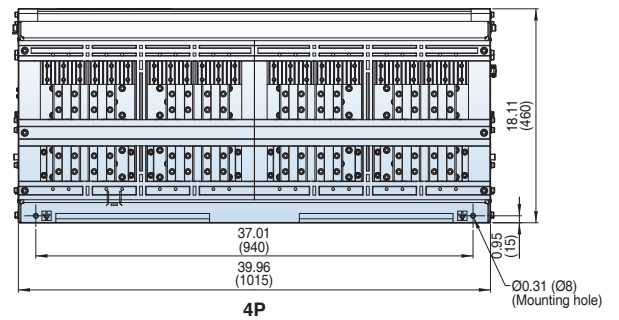

[inch (mm)]

Horizontal type

Top view

Back view

Side view

Door Frame: DF (UAH-G)

Note) The dimensions are for fixed type.

Dimensions

Susol

Draw-out type 3200~5000A (UAH-32~50G)

[inch (mm)]

Front view

Vertical type

Bottom view

Back view

Side view

Dimensions

Susol

Draw-out type 3200~5000A (UAH-32~50G)

[inch (mm)]

Horizontal type

Bottom view

3P

4P

Back view

3P

4P

Side view

Door Frame: DF (UAH-G)

<External size>

Note) The dimensions are for drawout type.

Dimensions