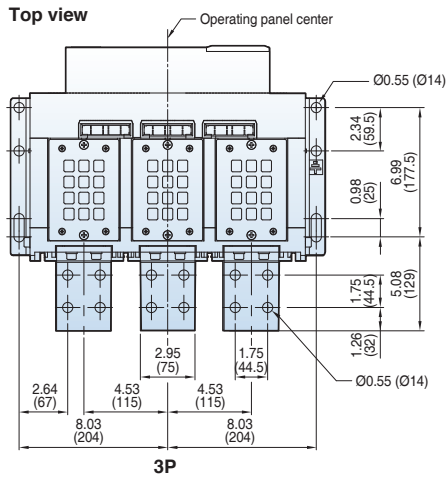

Dimensions

Susol

[inch (mm)]

Horizontal type