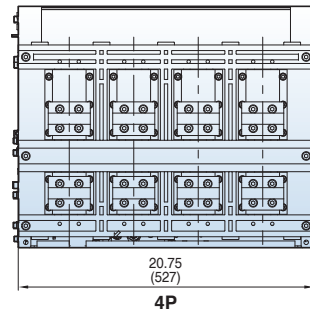

Side view

Dimensions

Susol

[inch (mm)]

Front connection type

Bottom view

Back view

Side view

Dimensions

Susol

Draw-out type 2500A (UAH-25E)

[inch (mm)]

Vertical
type

Bottom view

Back view

Side view

Dimensions

Susol

[inch (mm)]

Horizontal type

Bottom view

Back view

Side view

Dimensions

Susol

Draw-out type 3200A (UAH-32E)

[inch (mm)]

Vertical
type

Bottom view

Side view

Dimensions

Susol