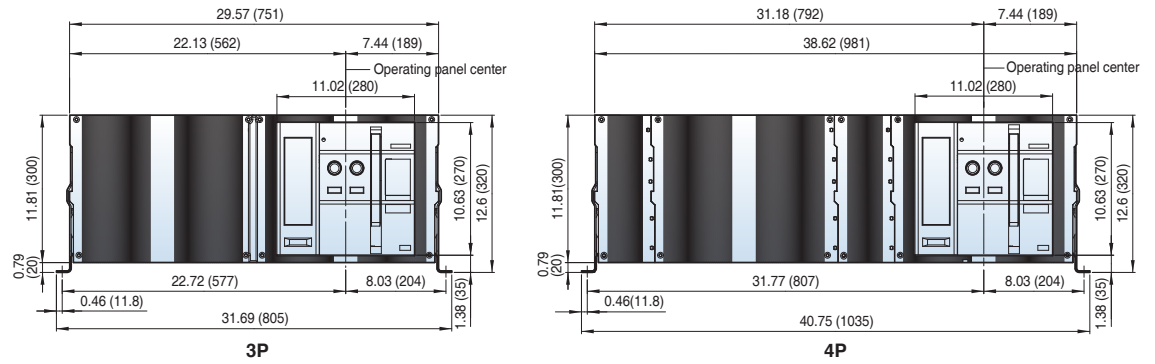

Dimensions

Susol

[inch (mm)]

Horizontal type

Bottom view

Back view

Side view

Dimensions

Susol

Draw-out type 3200A (UAH-32E)

[inch (mm)]

Vertical
type

Bottom view

Side view

Dimensions

Susol

Fixed type 3200~5000A (UAH-32~50G)

[inch (mm)]

Front view

Vertical type

Side view

Dimensions

Susol

Fixed type 3200~5000A (UAH-32~50G)

Dimensions

Susol

Draw-out type 3200~5000A (UAH-32~50G)

[inch (mm)]

Horizontal type

Bottom view

3P

4P