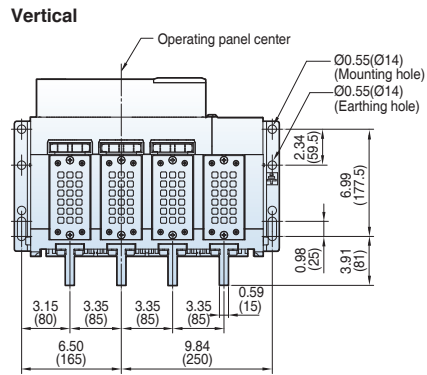

Dimensions

Susol

[inch (mm)]

Vertical type_4P