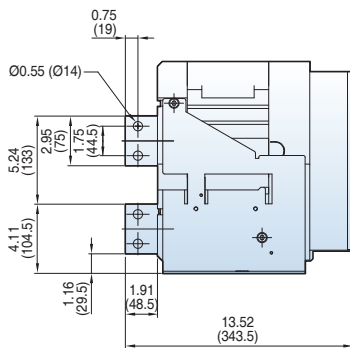

<External size>

Dim. "W"
D3 12.99(330)
D4 16.34(415)
E3 16.06(408)
E4 20.59(523)

Note) The dimensions are for drawout type.

Dimensions

Susol

Draw-out type 800~1600A (UAS-08/16D)

[inch (mm)]

Vertical type_4P

Fixed type 800~2000A (UAH-08~20E)

[inch (mm)]

Front view

Vertical type

Top view

Side view

Dimensions

Susol

Side view

Dimensions

Susol

Draw-out type 800~2000A (UAH-08~20E)

[inch (mm)]

Horizontal type

Bottom view

Back view

Dimensions

Susol

Draw-out type 3200~5000A (UAH-32~50G)

[inch (mm)]

Horizontal type

Bottom view

3P

4P