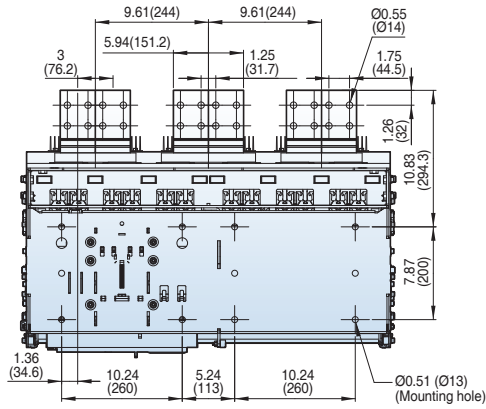

Susol

Draw-out type 3200~5000A (UAH-32~50G)

[inch (mm)]

Front view

Vertical type

Bottom view

Back view

Side view

Dimensions

Susol

Draw-out type 3200~5000A (UAH-32~50G)

[inch (mm)]

Horizontal type

Bottom view

3P

4P

Back view

3P

4P

Side view

Door Frame: DF (UAH-G)

<External size>

Note) The dimensions are for drawout type.

Dimensions

Susol

Draw-out type 3200~6000A (UAH-32~60G)

[inch (mm)]

Front view

Vertical type

Bottom view

Back view

Side view