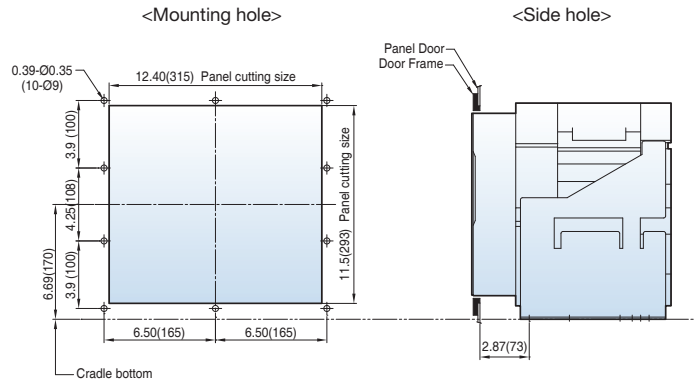

Vertical

Vertical-con

Back view

Side view

Door Frame: DF (UAS/UAH-D/E)

Note) The dimensions are for fixed type.

Dimensions

Susol

<External size>

Dim. "W"
D3 12.99(330)
D4 16.34(415)
E3 16.06(408)
E4 20.59(523)

Note) The dimensions are for drawout type.

Dimensions

Susol

Draw-out type 800~1600A (UAS-08/16D)

[inch (mm)]

Vertical type_4P

Dimensions

Susol

Draw-out type 800~2000A (UAH-08~20E)

[inch (mm)]

Front view

Vertical type

Bottom view

Back view

Side view

Dimensions

Susol

Draw-out type 800~2000A (UAH-08~20E)

[inch (mm)]

Horizontal type

Bottom view

Back view