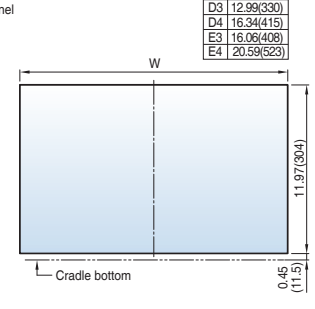

Horizontal

Horizontal-con

Back view

Side view

Front connection type

Top view

Side view

Dimensions

Bottom view

Vertical-con

Back view

Side view

Door Frame: DF (UAS/UAH-D/E)

<Mounting hole>

<Side hole>

<Panel cutting >

<External size>

Dim. "W"
D3 12.99(330)
D4 16.34(415)
E3 16.06(408)
E4 20.59(523)

Note) The dimensions are for drawout type.

Dimensions

Susol

Draw-out type 800~1600A (UAS-08/16D)

[inch (mm)]

Vertical type_4P