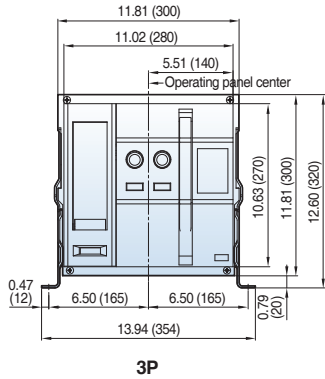

Dimensions

Susol

Fixed type 800~1600A (UAS-08/16D)

[inch (mm)]

Front view

Front view