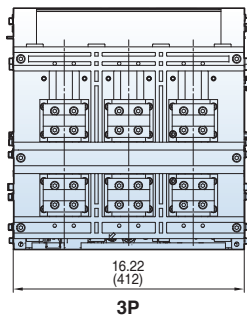

Dimensions

Susol

Draw-out type 800~2000A (UAH-08~20E)

[inch (mm)]

Front view

Vertical type

Bottom view

Back view

Side view

Dimensions

Susol

Draw-out type 800~2000A (UAH-08~20E)

[inch (mm)]

Horizontal type

Bottom view

Back view

Side view

Dimensions

Susol

[inch (mm)]

Front connection type

Bottom view

Back view

Side view

Dimensions

Susol

Draw-out type 3200~5000A (UAH-32~50G)

[inch (mm)]

Horizontal type

Bottom view

3P

4P