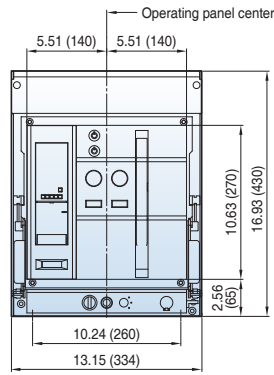

Dimensions

Susol

Draw-out type 800~1600A (UAS-08/16D)

[inch (mm)]

Front view

Front view

3P