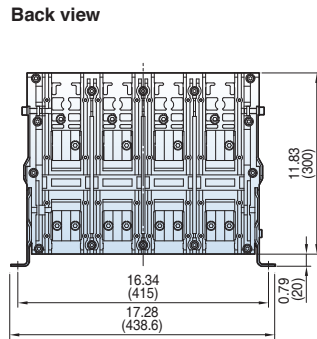

Dimensions

Susol

[inch (mm)]

Vertical type_4P