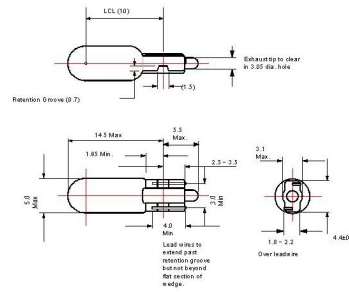

Part Number : 1036
 Serial Number : WB T5
 Lamps

Base	Wedge Base
Base Type	W2X4.6d
Lamp Size (inch)	T-1 1/2
Lamp size	T5
Rating	14V 1.4W
Test Volts (V)	14
Current mA	100
Wattage (W)	1,4
Light Output (Lm)	6,0
Light output (mSCP)	0,48
AC Life	7500
DC Life	5000
Filling	Vacuum
Filament Type	C-2V
Comments	

Drawn : HOK	Ch'd : HOK	Datasheet : WB T5	Print date : 29/04/06
Revision :	Revision date : 2006-03-09	Name : HOK	Scale :