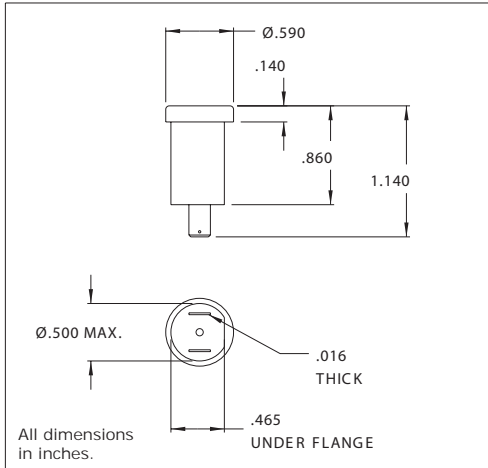

For use with T-2 slide base lamps (short)

Mounting: Ø.500 hole, supplied with push-on speednut SN0461.
 Mounting hole pattern on page SP2.

Terminals: Nickel plated brass

Lamp: T-1 3/4 Wedge base

Body: Black nylon

Note: Lamps must be ordered separately.

Model No.	Terminal Size
3001	.205 wide
3041	.187 wide