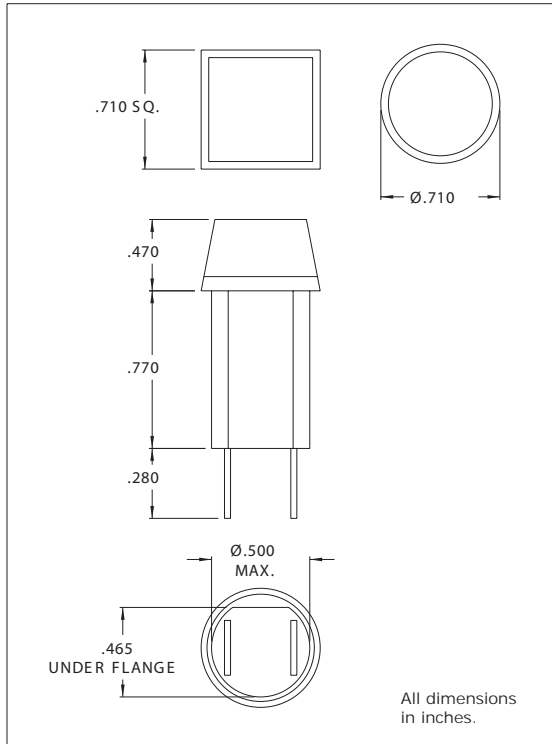

**3040 and 3043 Series Relampable Incandescent Indicator Light**

**DESCRIPTION AND FEATURES**

Ordering Information:  
 For use with T-2 slide base (short) lamps.  
 Complete assembly consists of socket (3040 or 3043), lamp and lens (see chart below).  
 Items supplied unassembled. Lamp lens and socket must be ordered separately.

Mounting: Ø.500 hole, supplied with push-on speednut SN0461  
 Mounting hole pattern on page SP2.

Lens: Polycarbonate, snap-on

Body: Black Nylon

Terminals: Nickel plated brass

Lens Color Table		
Color	Round Lens No.	Square Lens No.
Red	3111	3121
Clear	3112	3122
Amber	3113	3123
White	3114	3124
Green	3115	3125
Blue	3116	3126
Yellow	3117	3127

Socket No.	Terminal Size
3040	.205 wide
3043	.187 wide