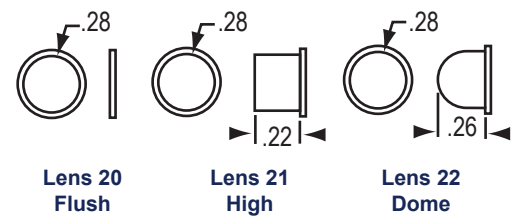

Series 18, 21, 24

Features

- Press fits into .312" panel hole
- LED, incandescent, and neon illumination
- Three lens styles available

Specifications

- Body Material: Nylon
- Lens Material: Polycarbonate
- Bezel Material: Brass (Plated)
- Wire Gauge: 18 ga.
- Wire Strip: 1/2"
- Panel Thickness: .030" min
- Certifications: Contact Us

Series	Lamp		Termination		Base		Bezel		Lens				
XX	XX		X		X		X		XXX		X	0	
	Voltage	Type	Code	Style	Code	Color	Code	Finish	Code	Style	Code	Color	Code
18	2	LED	10	6" Wire	1	White	1	None	0	Flush Translucent	201	Red	1
21	6	LED	11	.187 Tabs	3 ⁴	Black	2	Bright	2	Flush Diamond	203	Amber	2
24	14	LED	12	Special	X			Black	3	High Translucent	211 ²	Clear	3 ³
	28	LED	13							High Rings	216 ²	Green	4
	125	LED	15 ¹							Dome Translucent	221 ²	Blue	5 ⁵
	250	LED	16 ¹							Dome Rings	226 ²	White	6
	6	INCAND	32										
	14	INCAND	35										
	28	INCAND	39										
	125	NEON	50										
	250	NEON	52										
	2	ViviBright LED	60										
	6	ViviBright LED	61										
	14	ViviBright LED	62										
	28	ViviBright LED	63										
	125	ViviBright LED	65 ¹										
	250	ViviBright LED	66 ¹										
	Custom		XX										

White is Translucent
Clear is Transparent

Additional Options Available:
Contact sales@solico.com

1. Series 18 Only
2. Bezel Required
3. Clear lens has white LED
4. Series 24 only - Tabs only
5. Blue neon not available on Series 21