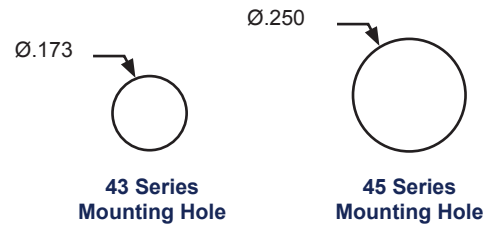

Series 43, 45

Features

- Series 43 - 3mm size LED
- Series 45 - 5mm LED
- Press Fit

Specifications

- Body Material: Nylon
- Wire Gauge: Series 43 - 26 ga., 3/8" Strip
Series 45 - 24 ga., 1/2" strip
- Certifications: Contact Us

Series 43

Series 45

Series	Lamp		Termination		Base		Bezel		Lens				
XX	XX		X		X		X		XXX		X	0	
	Voltage	Type	Code	Style	Code	Color	Code	Finish	Code	Style	Code	Color	Code
43	2	LED	10	6" Wire	1	Black	2	N/A	0	Diffused	010	Red	1 ²
45	6	LED	11 ¹	Special	X					Color Clear	030	Amber	2 ²
	14	LED	12 ¹							Water Clear	050	Green	4 ²
	28	LED	13 ¹									Blue	5 ²
	125	LED	15 ¹									White	6 ²
	250	LED	16 ¹									Yellow	8 ²
	Custom		XX										