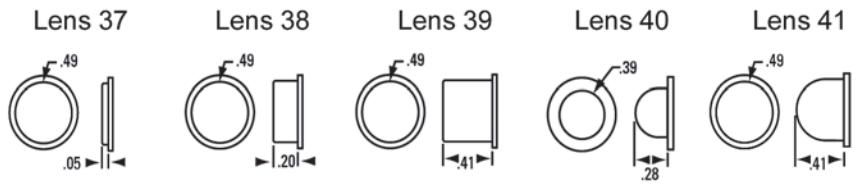

Series 64

Features

- Fits into .375 panel hole
- LED, incandescent, and neon illumination
- Sealed, NEMA 3-R
- Lock Washer, Hexnut (Bulk)

Specifications

- Body Material: Nylon
- Lens Material: Polycarbonate
- Wire Gauge: 18 ga.
- Wire Strip: 1/2"
- Panel Thickness: .030" to .250"
- Certifications: Contact Us

Series	Lamp		Termination			Base		Bezel		Lens				
XX	XX		X			X		X		XXX		X	00	
	Voltage	Type	Code	Style	Code	Color	Code	Finish	Code	Style	Code	Color	Code	
64	2	LED	10	6" Wire	1	White	1	Stainless	1	Cylinder Translucent	371	Red	1	
	6	LED	11	.187 Tabs	3			Bright	2	Cylinder Diamond	373	Amber	2	
	14	LED	12					Black	3	Cylinder Translucent	381	Clear	3 ¹	
	28	LED	13							Cylinder Diamond	383	Green	4	
	125	LED	15							Cylinder Rings	386	Blue	5	
	250	LED	16 ²							Cylinder Diamond	393	White	6	
	6	INCAND	32							Small Dome Lines	405	Yellow	8	
	14	INCAND	35							Large Dome Lines	415			
	28	INCAND	39							Flush Lens w/Tapered Bezel	626 ³	<u>Color</u>	<u>Marked</u>	
	125	NEON	50									Red	A	
	250	NEON	52									Amber	B	
	2	ViviBright LED	60									Clear	C ¹	
	6	ViviBright LED	61									Green	D	
	14	ViviBright LED	62									Blue	E	
	28	ViviBright LED	63									White	F	
	125	ViviBright LED	65									Yellow	H	
	250	ViviBright LED	66 ²											
	Custom		XX											