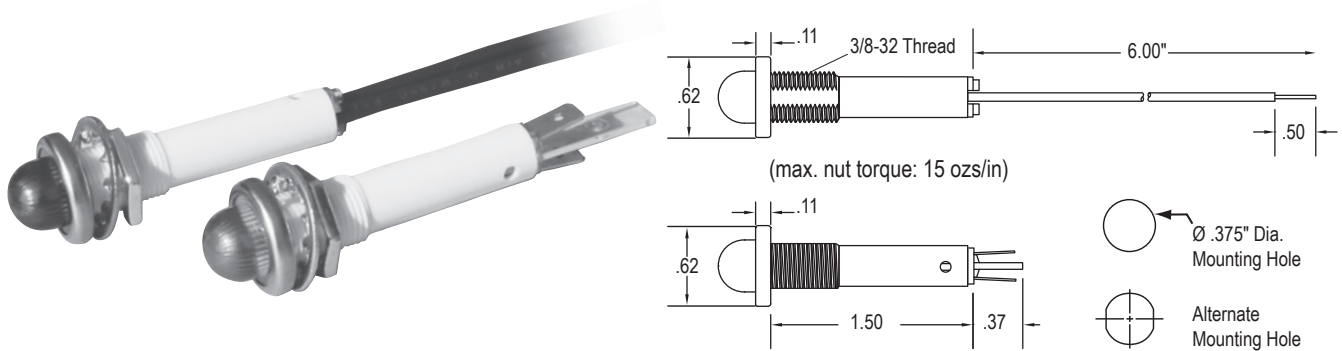

Series 64

Features

- Fits into .375 panel hole
- LED, incandescent, and neon illumination
- Sealed, NEMA 3-R
- Lock Washer, Hexnut (Bulk)

Specifications

- Body Material: Nylon
- Lens Material: Polycarbonate
- Wire Gauge: 18 ga.
- Wire Strip: 1/2"
- Panel Thickness: .030" to .250"
- Certifications: Contact Us

Series	Lamp		Termination			Base		Bezel		Lens				
XX	XX		X			X		X		XXX		X	00	
	Voltage	Type	Code	Style	Code	Color	Code	Finish	Code	Style	Code	Color	Code	
64	2	LED	10	6" Wire	1	White	1	Stainless	1	Cylinder Translucent	371	Red	1	
	6	LED	11	.187 Tabs	3			Bright	2	Cylinder Diamond	373	Amber	2	
	14	LED	12					Black	3	Cylinder Translucent	381	Clear	3 ¹	
	28	LED	13							Cylinder Diamond	383	Green	4	
	125	LED	15							Cylinder Rings	386	Blue	5	
	250	LED	16 ²							Cylinder Diamond	393	White	6	
	6	INCAND	32							Small Dome Lines	405	Yellow	8	
	14	INCAND	35							Large Dome Lines	415			
	28	INCAND	39							Flush Lens w/Tapered Bezel	626 ³	<u>Color</u>	<u>Marked</u>	
	125	NEON	50									Red	A	
	250	NEON	52									Amber	B	
	2	ViviBright LED	60									Clear	C ¹	
	6	ViviBright LED	61									Green	D	
	14	ViviBright LED	62									Blue	E	
	28	ViviBright LED	63									White	F	
	125	ViviBright LED	65									Yellow	H	
	250	ViviBright LED	66 ²											
	Custom		XX											

Additional Options Available:
Contact sales@solico.com

1. Clear lens has white LED
2. Wire Leads only
3. Bright Bezel only, use code 2